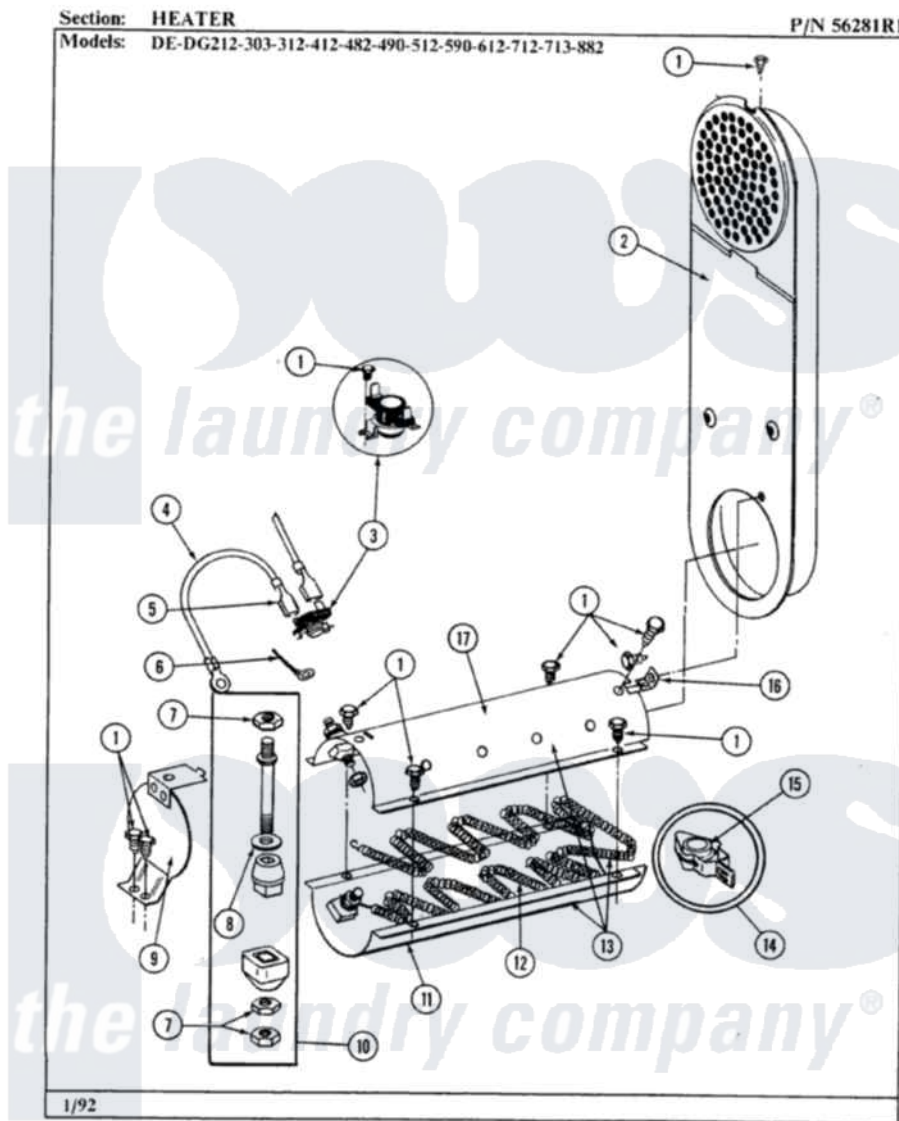

Maytag DE590 04 - HEATER

36

Maytag [Residential Maytag DE590 Dryer Parts](#) Parts Diagram 04 - HEATER
 Click on the part number to view part

Item	Original Part Number	Replaced By	Status	Part Description
1	211294	90767		Screw, 8A X 3/8 HeX Washer Head Tapping
2	Y303362			Inlet Duct Assembly - DE
3	303396			Thermostat, Hi-Limit
"	303896			Hi-Limit Thermostat-Canada
4	Y304693			Jumper Wire
5	210745			Wire Terminal
6	306448		Not Available	WIRE
7	311484	112432		Nut
8	311093			Washer, Terminal Connection
9	304124		Not Available	HEATER SHIELD
10	Y304596			Terminal Insulator Assembly
11	Y313576			Heater Chamber, Bottom
12	Y313538			Heater Element 240 Volt
"	Y304837	W10116793		Element
13	Y303404			Heater Assembly Complete
14	Y303881			Clip And Insulator Assembly