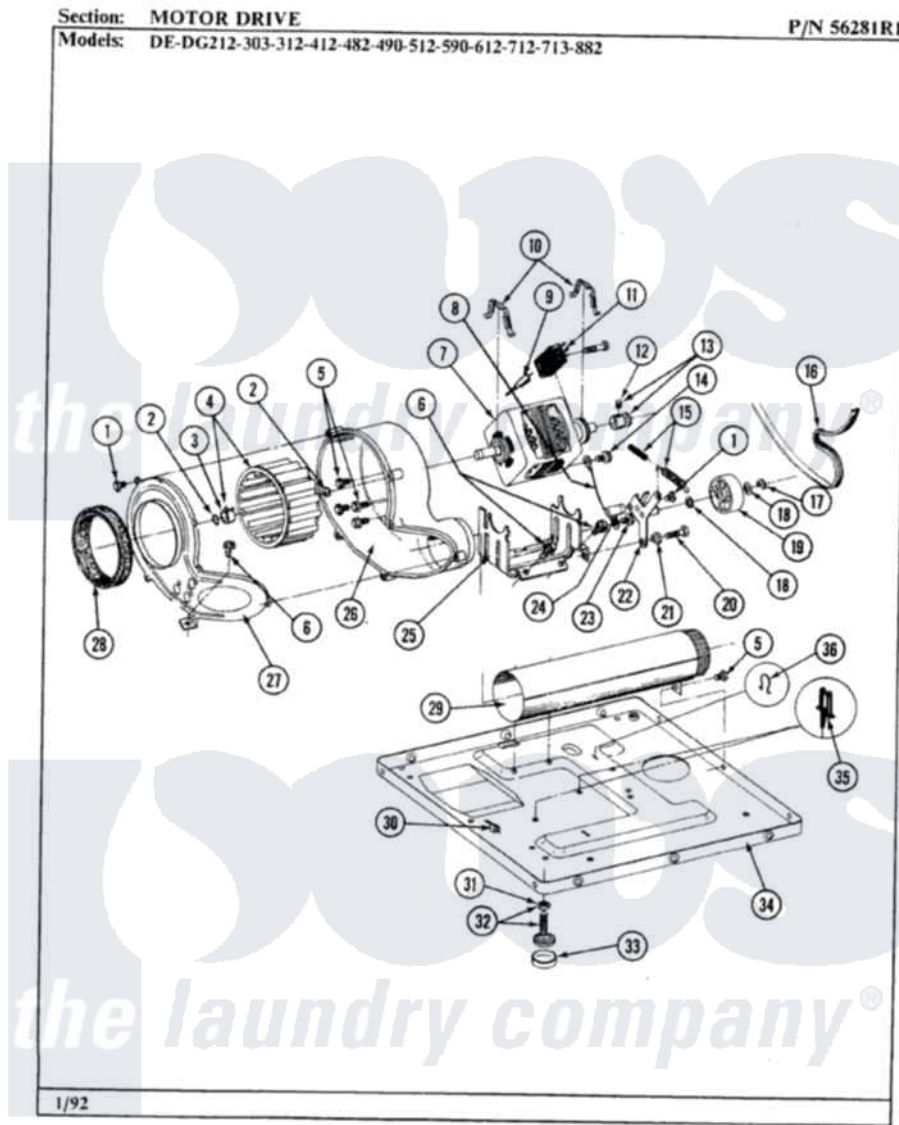

Maytag DE590 05 - MOTOR DRIVE

-40

Maytag [Residential Maytag DE590 Dryer Parts](#) Parts Diagram 05 - MOTOR DRIVE
Click on the part number to view part

Item	Original Part Number	Replaced By	Status	Part Description
1	Y312961	W10116751		Screw
2	410233	9703438		Ring-Retrn
3	312967			Clamp, Blower Housing
4	Y303836			Blower Wheel Assembly And Clamp
5	Y310632	1163839		Screw
6	Y313561			Screw---NA
7	Y303358	W10410999		Motor-Drive
8	901220			Ground Wire
9	306448		Not Available	WIRE
10	Y015825			Clip, Motor To Motor Support
11	Y303877		Not Available	SWITCH, MOTOR EXTERNAL START No.303358-2, No.303358-4, 303358-7
"	Y303879			Switch, Motor External Start
"	306207		Not Available	(PROD. No.303358-8 & No.303358-9)
12	Y053241			Set Screw, Motor Pulley

13	Y305185	6-3051850	Pulley- MO
14	910343	488234	Screw 8-32 X 1/4
15	Y303945		IDLER SPRING ASSY. W/PLUG
16	Y312959		Poly "V" Belt For Tumbler
17	312958	354987	Ring, Retaining
18	Y312527		Washer, Idler Shaft
19	Y303705	6-3037050	Pulley- ID
20	Y014874		Screw, Idler Arm And Sleeve
21	Y312894	315772	Sleeve, Idler Arm
22	Y303363	6-3033630	Idler Arm
23	211294	90767	Screw, 8A X 3/8 HeX Washer Head Tapping
24	Y313582	W10116756	Spacer
25	312897		Not Available
26	Y312893		SUPPORT, MOTOR
27	314846		Housing, Blower
"	Y312895		Not Available
28	Y312901		COVER FOR BLOWER---NA
29	Y303442		Seal, Housing Cover
30	Y310376		EXHAUST DUCT ASSEMBLY
31	Y052740	62739	Clip, Door Switch Harness
32	Y305086		Nut, Lock
33	Y314137		Adjustable Leg And Nut
34	Y303361		Not Available
35	Y313262	W10116752	Foot, Rubber
36	410490		BASE ASSY. (UPPER & LOWER)
			Retainer-
			Spring, Retainer Wire Harness