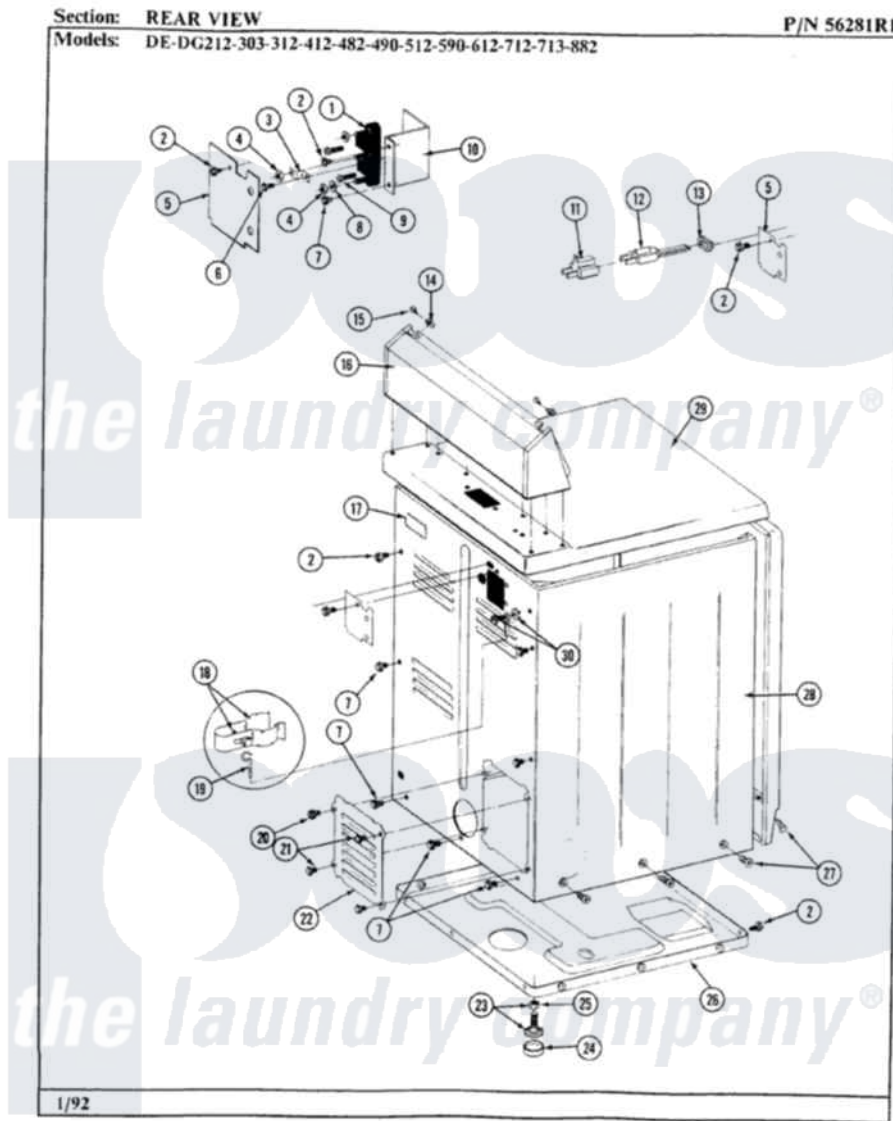

# Maytag DE590 07 - REAR VIEW

28

Maytag [Residential Maytag DE590 Dryer Parts](#) Parts Diagram 07 - REAR VIEW  
 Click on the part number to view part

Item	Original Part Number	Replaced By	Status	Part Description
1	<a href="#">400008</a>			Block, Terminal
2	<a href="#">Y313561</a>			Screw---NA
3	<a href="#">Y312184</a>			Strap, Grounding
4	311484	<a href="#">112432</a>		Nut
5	Y312905		Not Available	COVER, TERMINAL
6	Y311423	<a href="#">489483</a>		Screw 10-32 X 1/2
7	Y310632	<a href="#">1163839</a>		Screw
8	<a href="#">Y311270</a>			Washer, Terminal Block
9	Y312209	<a href="#">W10001200</a>		Screw
10	<a href="#">Y312904</a>			Bracket, Terminal Block
14	<a href="#">215075</a>			Fastener, Control Panel To Console
15	<a href="#">210932</a>			Screw, No.8 X 9/16 Ctsk Note: Screw, Inlet Duct
16	<a href="#">Y305193</a>			Console
17	214519			LABEL, ELECTRICAL INSTR. PART NOT USED-GAS MODELS ONLY

18	<a href="#">301548</a>		Clamp, Ground Wire
19	<a href="#">311155</a>		Ground Wire And Clamp
20	<a href="#">Y313559</a>		Screw
21	211294	<a href="#">90767</a>	Screw, 8A X 3/8 HeX Washer Head Tapping
22	Y312951	Not Available	ACCESS COVER, BACK
23	<a href="#">Y305086</a>		Adjustable Leg And Nut
24	<a href="#">Y314137</a>		Foot, Rubber
25	Y052740	<a href="#">62739</a>	Nut, Lock
26	Y303361	Not Available	BASE ASSY. (UPPER & LOWER)
27	<a href="#">213007</a>		Xfor Cabinet See Cabinet, Back
28	305302	Not Available	CABINET-WHITE
29	<a href="#">307104</a>		Top Cover Assembly
30	303846	<a href="#">22003781</a>	Screw, Ground Strap