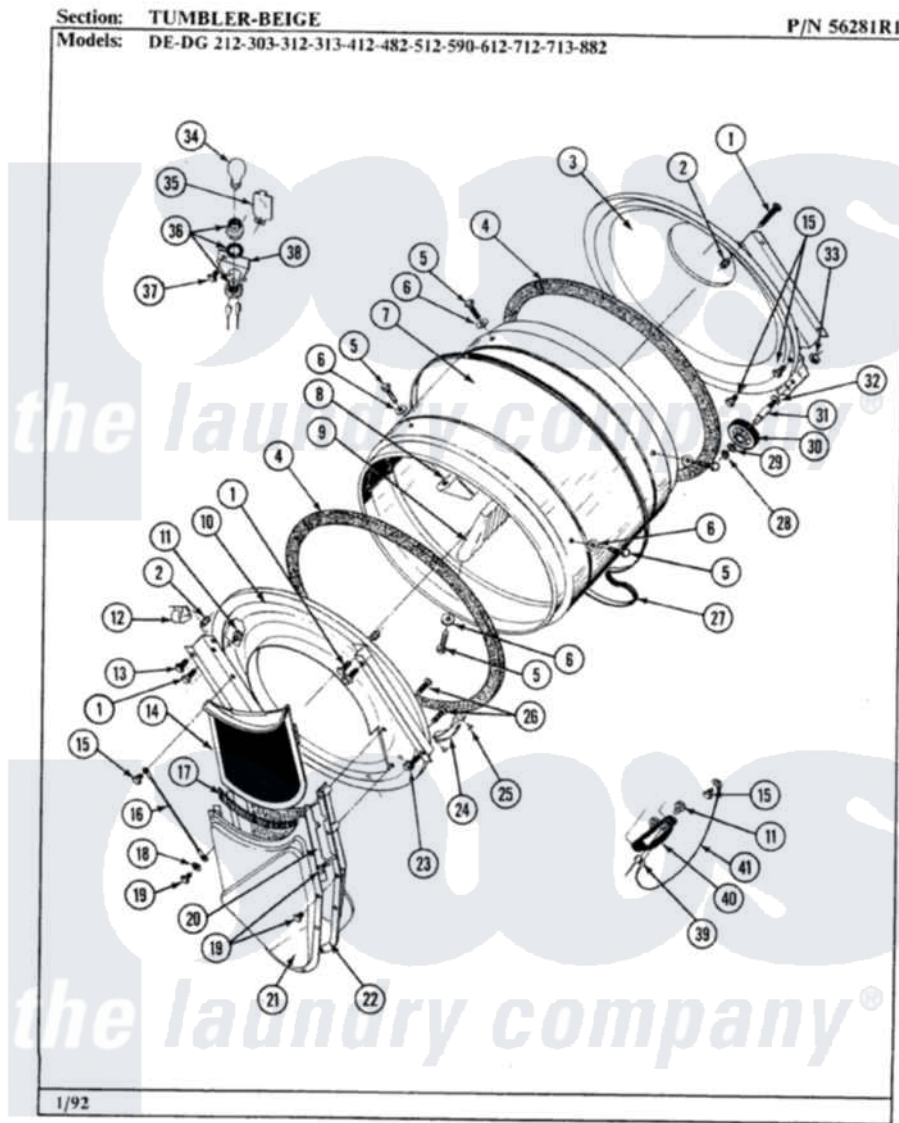

# Maytag DE590 08 - TUMBLER-BEIGE

34

Maytag Residential Maytag DE590 Dryer Parts Parts Diagram 08 - TUMBLER-BEIGE  
 Click on the part number to view part

Item	Original Part Number	Replaced By	Status	Part Description
1	313764		Not Available	SCREW
2	313915	<a href="#">31-3915</a>		Tech Sheet
3	Y306660	<a href="#">33001106</a>		Back, Tumbler
4	<a href="#">314820</a>			Seal, Tumbler
5	<a href="#">Y310759</a>			Screw, Tumbler Baffles
6	<a href="#">314158</a>			Washer, Baffle To Tumbler
7	314802		Not Available	TUMBLER W/OUT BAFFLES
"	306663		Not Available	TUMBLER W/BAFFLES
8	314803	<a href="#">33001012</a>		Baffle
9	314804	<a href="#">33001004</a>		Baffle, Tall
10	306670		Not Available	TUMBLER FRONT----NA
12	<a href="#">Y310376</a>			Clip, Door Switch Harness
13	<a href="#">Y313561</a>			Screw----NA
14	Y306666	<a href="#">33001003</a>		Screen, Lint
15	211294	<a href="#">90767</a>		Screw, 8A X 3/8 HeX Washer Head Tapping
16	<a href="#">205810</a>			Wire, Ground

17	<a href="#">Y313796</a>		Lint Seal
18	<a href="#">310557</a>		Washer
19	Y312961	<a href="#">W10116751</a>	Screw
20	<a href="#">Y313795</a>		Guide For Lint Screen
21	Y312964	Not Available	OUTLET DUCT - OUTER HALF
22	306656	Not Available	OUTLET DUCT & GRID ASSEMBLY
"	306657	Not Available	OUTLET DUCT & GRID
23	Y310632	<a href="#">1163839</a>	Screw
24	<a href="#">306508</a>		Tumbler Bearing Kit ----W
25	<a href="#">210720</a>		Rivet, Bearing To Tumbler Fmt
26	Y314110	<a href="#">33002917</a>	Screw, No.10-16
27	<a href="#">Y312959</a>		Poly "V" Belt For Tumbler
28	410233	<a href="#">9703438</a>	Ring-Retrn
29	<a href="#">312535</a>		Washer, Vault Mounting Brk.
30	Y303373	<a href="#">12001541</a>	Drum Roller/Washer Assembly--W
31	Y312948	<a href="#">6-3129480</a>	Shaft- Tumbler
32	Y313347	<a href="#">312535</a>	Washer, Vault Mounting Brk.
33	312538	<a href="#">33001443</a>	Nut, Hex