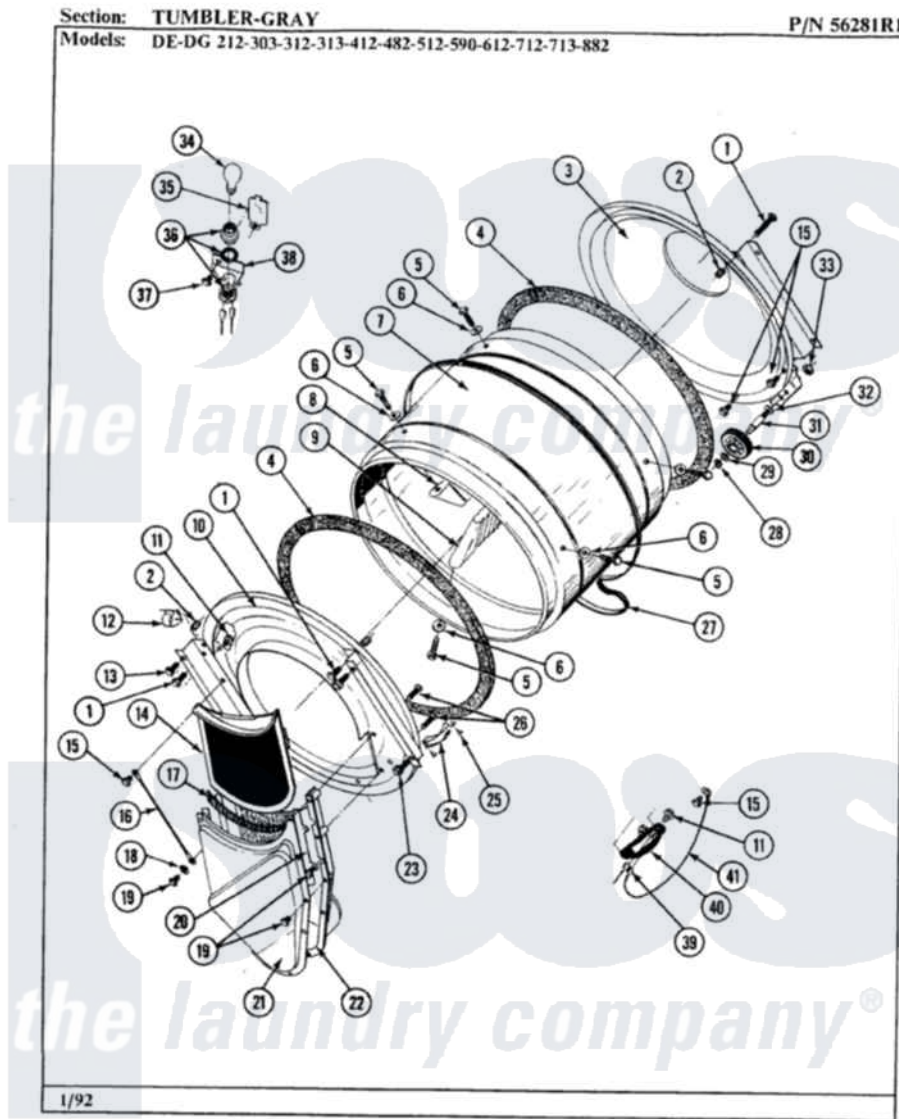

Maytag DE590 09 - TUMBLER-GRAY

32

Maytag [Residential Maytag DE590 Dryer Parts](#) Parts Diagram 09 - TUMBLER-GRAY
 Click on the part number to view part

Item	Original Part Number	Replaced By	Status	Part Description
1	313764		Not Available	SCREW
2	313915	31-3915		Tech Sheet
3	Y306660	33001106		Back, Tumbler
4	Y313541	33313541		Seal- Tumbler
5	Y310759			Screw, Tumbler Baffles
6	314158			Washer, Baffle To Tumbler
7	305187		Not Available	TUMBLER W/BAFFLES
"	Y314153		Not Available	TUMBLER No.
8	314154		Not Available	TUMBLER BAFFLE - SHORT
9	314155	33001004		Baffle, Tall
10	Y303815	33001231		Front- Tumbler
12	Y310376			Clip, Door Switch Harness
13	Y313561			Screw---NA
14	Y304388	33001003		Screen, Lint
15	211294	90767		Screw, 8A X 3/8 HeX Washer Head Tapping
16	205810			Wire, Ground

17	Y313796		Lint Seal
18	310557		Washer
19	Y312961	W10116751	Screw
20	Y313795		Guide For Lint Screen
21	Y312964	Not Available	OUTLET DUCT - OUTER HALF
22	Y304810	Not Available	OUTLET DUCT ASSEMBLY---S
23	Y310632	1163839	Screw
24	306508		Tumbler Bearing Kit ---W
25	210720		Rivet, Bearing To Tumbler Fmt
26	Y314110	33002917	Screw, No.10-16
27	Y312959		Poly "V" Belt For Tumbler
28	410233	9703438	Ring-Retrn
29	312535		Washer, Vault Mounting Brk.
30	Y303373	12001541	Drum Roller/Washer Assembly--W
31	Y312948	6-3129480	Shaft- Tumbler
32	Y313347	312535	Washer, Vault Mounting Brk.
33	312538	33001443	Nut, Hex