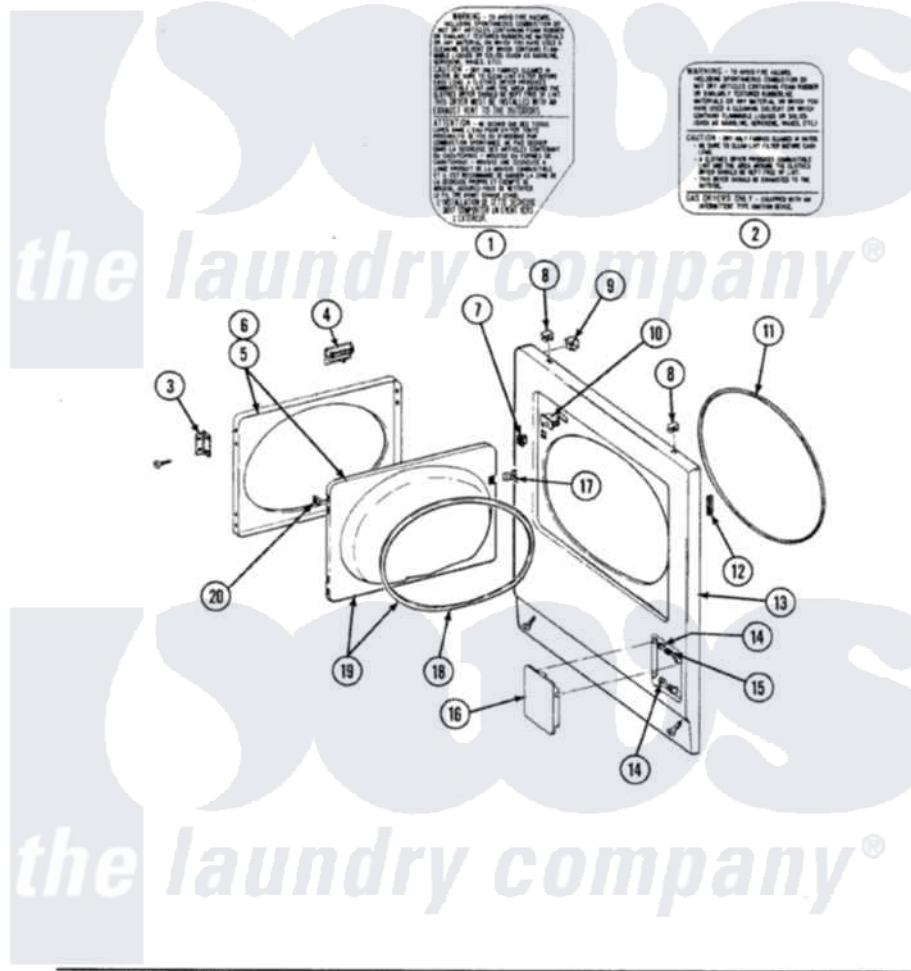

Maytag DE5910 02 - FRONT PANEL & DOOR ASSEMBLY

SECTION: FRONT PANEL & DOOR ASSEMBLY
 MODEL: DE-DG MODELS

Issue Date: 8/92

Maytag Residential Maytag DE5910 Dryer Parts Parts Diagram 02 - FRONT PANEL & DOOR ASSEMBLY
 Click on the part number to view part

Item	Original Part Number	Replaced By	Status	Part Description
1	314942			INSTRUCTION LABEL
2	314941		Not Available	LABEL, INSTRUCTION
3	Y314062			Screw, Door Hinge And Panel
"	307099	33001230		Hinge, Door
4	314946			Handle White
5	Y307111		Not Available	DOOR ASSY. COMPLETE (WHT)
6	314966			Panel, Outer
7	306436			Door Latch Kit-W
8	212982	22001650		Fastener, Spring
9	Y310376			Clip, Door Switch Harness
10	Y305753	W10169313		Switch-Dor
11	314937			Seal, Front Panel
12	Y313907			Fastener, Twin
13	308000			Panel, Front
17	314936	33001305		Strike, Door
"	314944	33001305		Strike, Door

18	314935	33001192	Seal, Door
19	307098	Not Available	DOOR, INNER (W/SEAL)
20	Y313910		Clip, Door Liner To Outer Panel