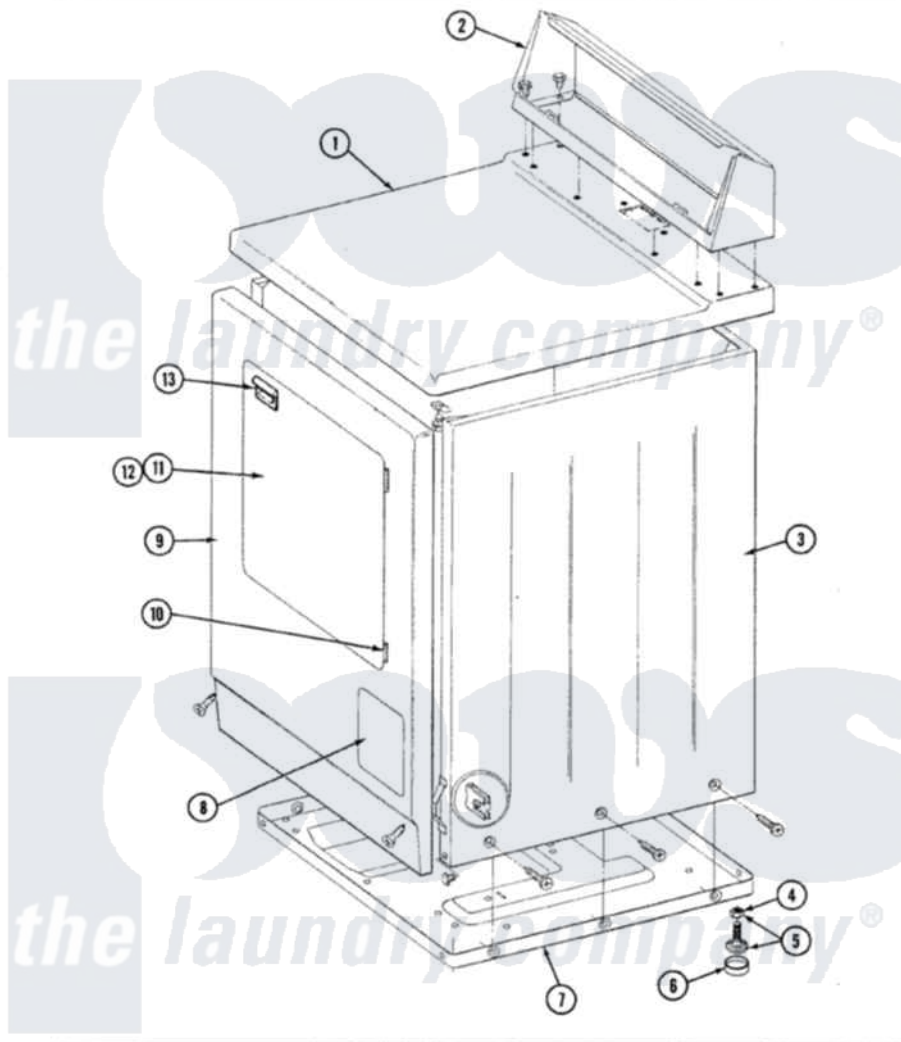

Maytag DE5910 03 - FRONT VIEW

SECTION: FRONT VIEW
MODEL: DE-D6 MODELS

Issue Date: 6/90

56

Maytag Residential Maytag DE5910 Dryer Parts Parts Diagram 03 - FRONT VIEW
Click on the part number to view part

| Item | Original Part Number | Replaced By | Status | Part Description |
|------|-------------------------|--------------------------|---------------|-----------------------------|
| 1 | 307104 | | | Top Cover Assembly |
| " | 204445 | | | Screw And Fastener Assembly |
| 2 | Y313559 | | | Screw |
| " | Y305193 | | | Console |
| 3 | 307124 | | | Cabinet |
| " | Y310632 | 1163839 | | Screw |
| 4 | Y052740 | 62739 | | Nut, Lock |
| 5 | Y305086 | | | Adjustable Leg And Nut |
| 6 | Y314137 | | | Foot, Rubber |
| 7 | Y303361 | | Not Available | BASE ASSY. (UPPER & LOWER) |
| 9 | 308000 | | | Panel, Front |
| 10 | 307099 | 33001230 | | Hinge, Door |
| 11 | Y307111 | | Not Available | DOOR ASSY. COMPLETE (WHT) |
| 12 | 314966 | | | Panel, Outer |
| 13 | 314946 | | | Handle White |