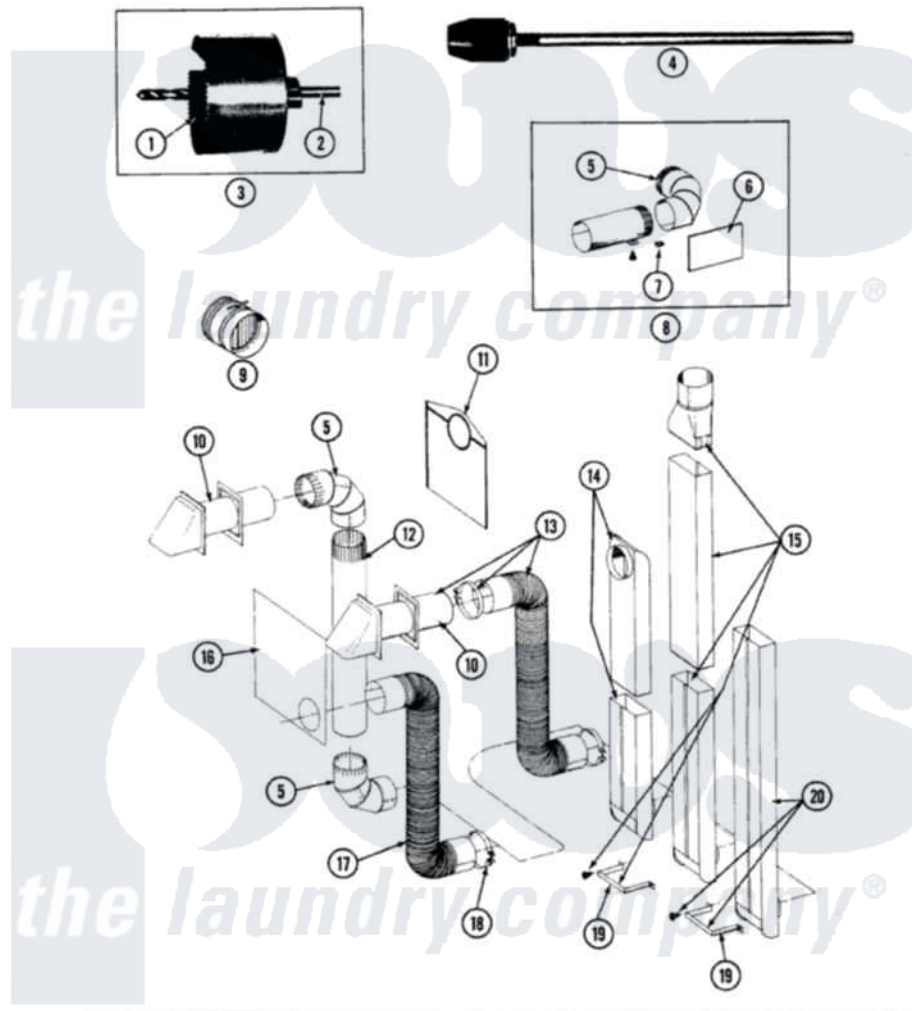

Maytag DE5910 06 - INSTALLATION ACCESSORIES

SECTION: INSTALLATION ACCESSORIES
 MODEL: ALL MODELS

Issue Date: 6/90

54

Maytag [Residential Maytag DE5910 Dryer Parts](#) Parts Diagram 06 - INSTALLATION ACCESSORIES
 Click on the part number to view part

Item	Original Part Number	Replaced By	Status	Part Description
1	038179		Not Available	BLADE, SAW
2	038180		Not Available	REPLACEMENT DRILL
3	038766		Not Available	HOLE SAW W/DRILL BIT
4	038767			Extension Chuck, Drill
5	Y059131			Elbow, Venting
6	312302			Insulation, Exhaust Duct Kit
7	213323			Fastener, Exhaust Duct Kit
8	Y304652			Exhaust Duct Kit
"	211294	90767		Screw, 8A X 3/8 HeX Washer Head Tapping
9	059146		Not Available	DAMPER, BACK DRAFT
10	Y059129	4396007RW		Vent Hood
11	311353		Not Available	BAG, LINT (DACRON)
12	Y059130			Pipe, Venting
13	Y059143			Flexible Vent Kit
14	Y059135			Vent Duct Assembly
15	059144		Not Available	RECTANGULAR VENT KIT

16	Y059134		PLATE, ALUM. WINDOW (15``X20``)
17	Y304353	4396010RP	6ft Scvent
18	Y304630		Clamp, Flexible Duct
19	313272		Bracket, Exhaust Deflector
"	211294	90767	Screw, 8A X 3/8 HeX Washer Head Tapping
20	303736	Not Available	EXHAUST DEFLECTOR KIT