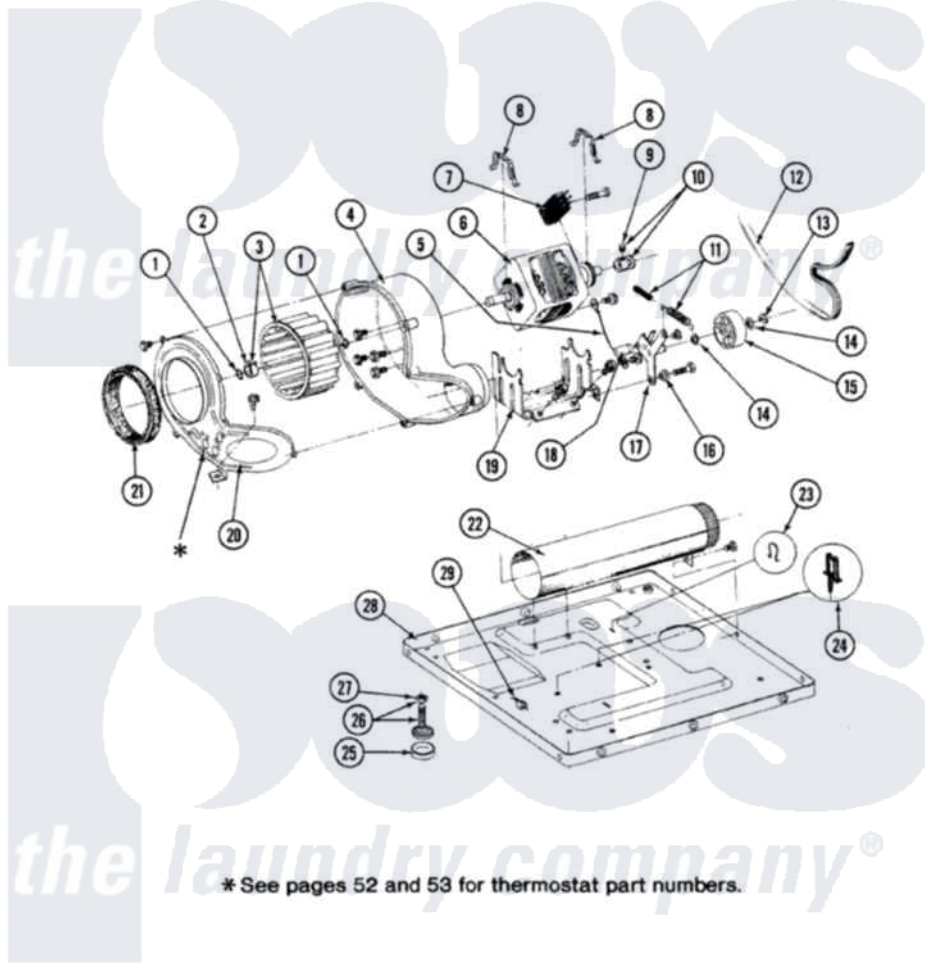

Maytag DE5910 08 - MOTOR, BLOWER, BASE FRAME & THERMOSTATS

SECTION: MOTOR, BLOWER, BASE FRAME & THERMOSTATS
 MODEL: DG-DE MODELS

Issue Date: 6/90

50

Maytag Residential Maytag DE5910 Dryer Parts Parts Diagram 08 - MOTOR, BLOWER, BASE FRAME & THERMOSTATS

[Click on the part number to view part](#)

| Item | Original Part Number | Replaced By | Status | Part Description |
|------|-------------------------|---------------------------|---------------|---|
| 1 | 410233 | 9703438 | | Ring-Retrnr |
| 2 | 312967 | | | Clamp, Blower Housing |
| 3 | Y303836 | | | Blower Wheel Assembly And Clamp |
| 4 | Y310632 | 1163839 | | Screw |
| " | Y312893 | | | Housing, Blower |
| 5 | 901220 | | | Ground Wire |
| " | 211294 | 90767 | | Screw, 8A X 3/8 HeX Washer Head Tapping |
| " | 910343 | 488234 | | Screw 8-32 X 1/4 |
| 6 | Y303358 | W10410999 | | Motor-Drve |
| 7 | 306207 | | Not Available | (PROD. No.303358-8 & No.303358-9) |
| " | Y303877 | | Not Available | SWITCH, MOTOR EXTERNAL START No.303358-2, No.303358-4, 303358-7 |
| " | Y303879 | | | Switch, Motor External Start |
| 8 | Y015825 | | | Clip, Motor To Motor Support |