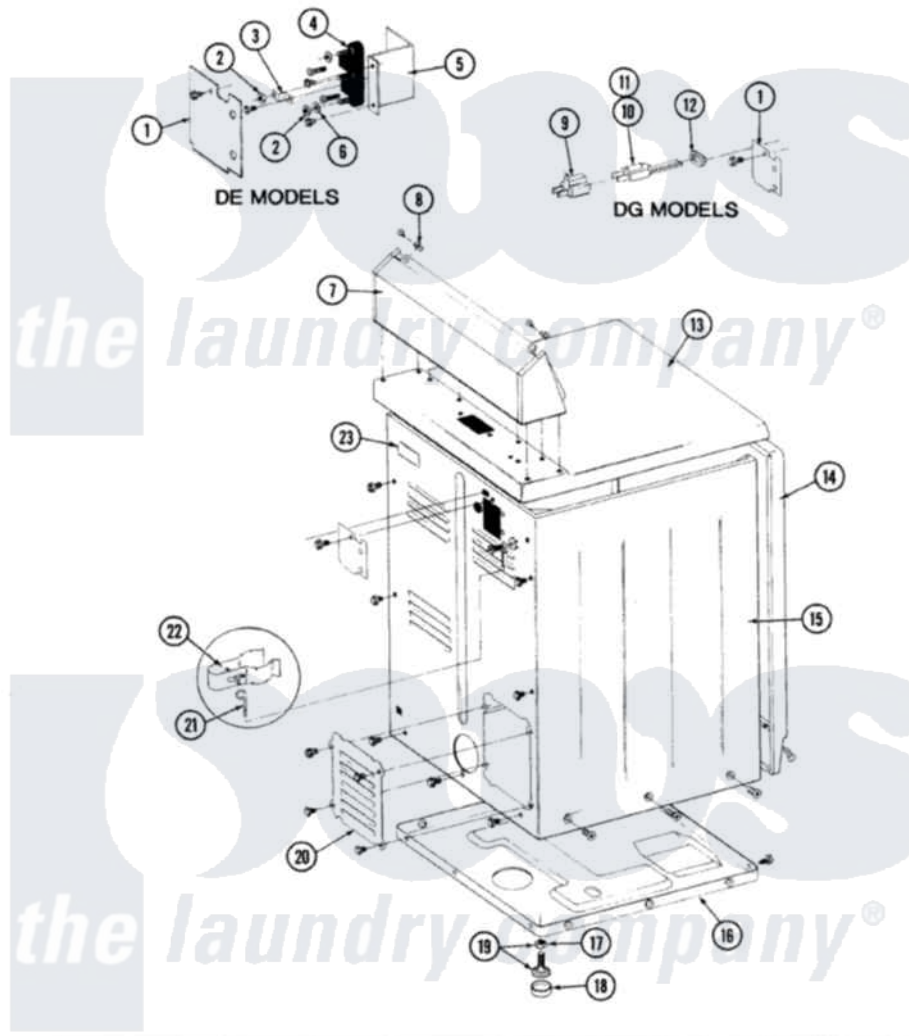

# Maytag DE5910 09 - REAR VIEW

SECTION: REAR VIEW  
MODEL: DE-DG MODELS

Issue Date: 6/90

38

Maytag [Residential Maytag DE5910 Dryer Parts](#) Parts Diagram 09 - REAR VIEW  
Click on the part number to view part

Item	Original Part Number	Replaced By	Status	Part Description
1	Y312905		Not Available	COVER, TERMINAL
"	<a href="#">Y313561</a>			Screw---NA
2	311484	<a href="#">112432</a>		Nut
3	Y311423	<a href="#">489483</a>		Screw 10-32 X 1/2
"	<a href="#">Y312184</a>			Strap, Grounding
4	Y312209	<a href="#">W10001200</a>		Screw
"	<a href="#">400008</a>			Block, Terminal
5	<a href="#">Y312904</a>			Bracket, Terminal Block
"	<a href="#">Y313561</a>			Screw---NA
"	Y310632	<a href="#">1163839</a>		Screw
6	<a href="#">Y311270</a>			Washer, Terminal Block
7	<a href="#">Y305193</a>			Console
8	<a href="#">215075</a>			Fastener, Control Panel To Console
11	305168	<a href="#">33002916</a>		Power Cord, Canadian 240V
13	<a href="#">307104</a>			Top Cover Assembly
14	<a href="#">308000</a>			Panel, Front

15	Y310632	<a href="#">1163839</a>	Screw
"	<a href="#">Y313561</a>		Screw---NA
"	<a href="#">307124</a>		Cabinet
16	Y303361	Not Available	BASE ASSY. (UPPER & LOWER)
17	Y052740	<a href="#">62739</a>	Nut, Lock
18	<a href="#">Y314137</a>		Foot, Rubber
19	<a href="#">Y305086</a>		Adjustable Leg And Nut
20	Y312951	Not Available	ACCESS COVER, BACK
"	211294	<a href="#">90767</a>	Screw, 8A X 3/8 HeX Washer Head Tapping
"	<a href="#">Y313559</a>		Screw