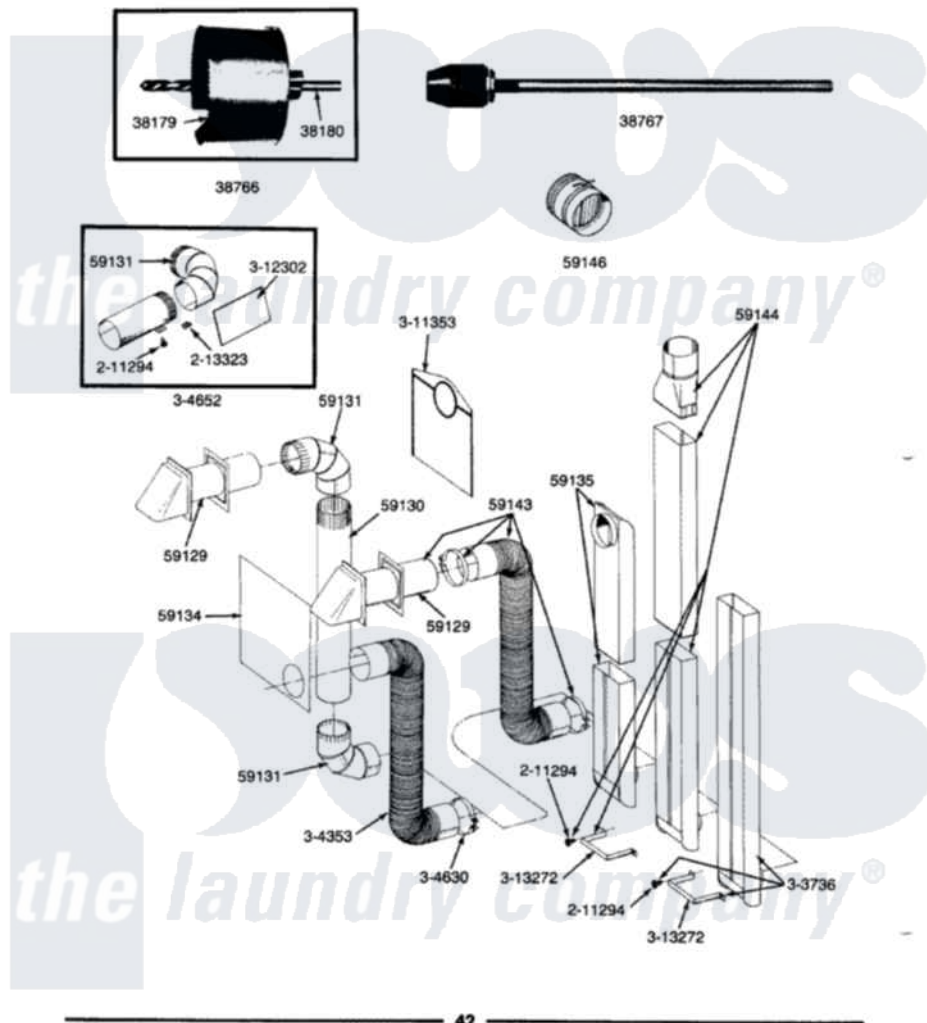

ALL MODELS **INSTALLATION ACCESSORIES**

Maytag Residential Maytag DE606 Dryer Parts Parts Diagram 07 - INSTALLATION ACCESSORIES
 Click on the part number to view part

Item	Original Part Number	Replaced By	Status	Part Description
1	038179		Not Available	BLADE, SAW
2	038180		Not Available	REPLACEMENT DRILL
3	038766		Not Available	HOLE SAW W/DRILL BIT
4	038767			Extension Chuck, Drill
5	Y059129	4396007RW		Vent Hood
6	Y059130			Pipe, Venting
7	Y059131			Elbow, Venting
8	Y059134			PLATE, ALUM. WINDOW (15" X 20")
9	Y059135			Vent Duct Assembly
10	Y059143			Flexible Vent Kit
11	059144		Not Available	RECTANGULAR VENT KIT
12	059146		Not Available	DAMPER, BACK DRAFT
13	211294	90767		Screw, 8A X 3/8 HeX Washer Head Tapping
14	213323			Fastener, Exhaust Duct Kit
15	303736		Not Available	EXHAUST DEFLECTOR KIT

16	Y304353	4396010RP	6ft Scvent
17	Y304630		Clamp, Flexible Duct
18	311147	Not Available	EXHAUST DEFLECTOR
19	311353	Not Available	BAG, LINT (DACRON)
20	313272		Bracket, Exhaust Deflector
21	313766	Not Available	COUPLER FOR VENT DUCT