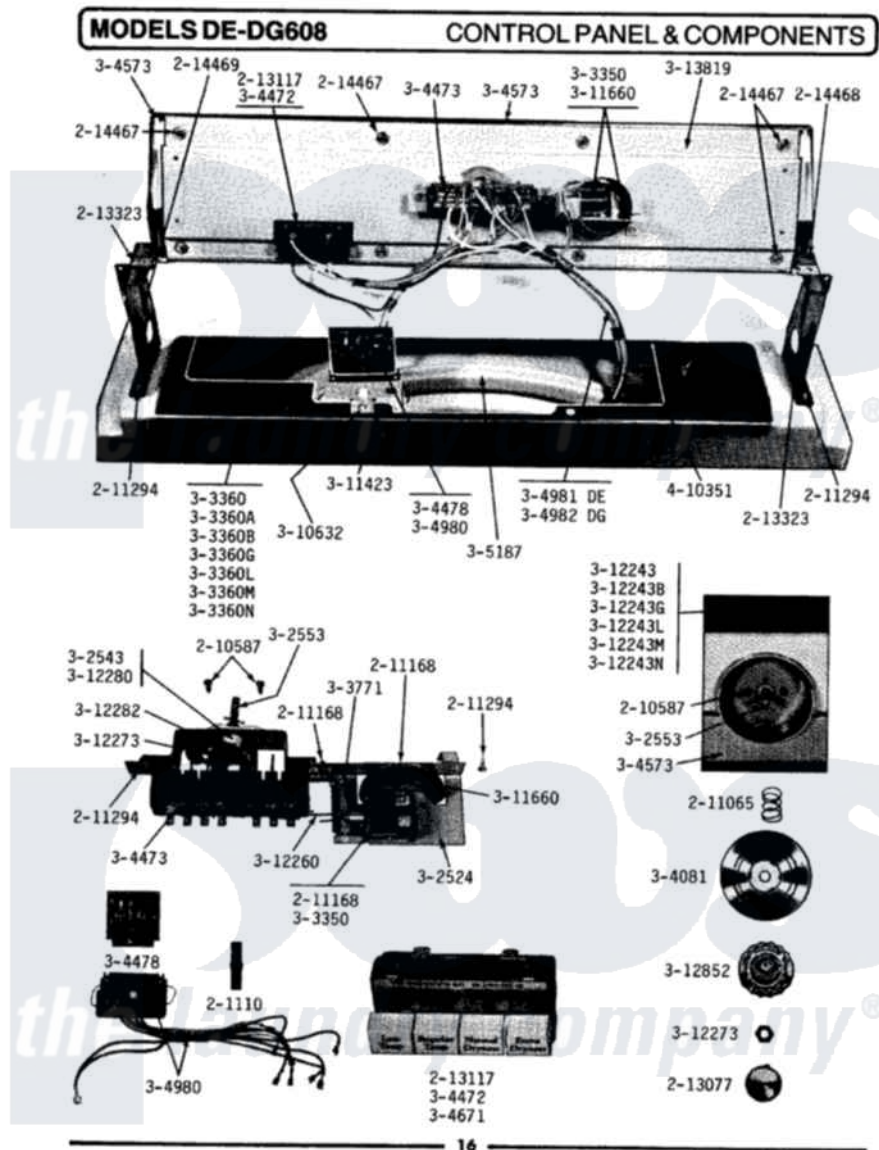

Maytag DE608 01 - CONTROL PANEL & COMPONENTS

Maytag Residential Maytag DE608 Dryer Parts Parts Diagram 01 - CONTROL PANEL & COMPONENTS
 Click on the part number to view part

Item	Original Part Number	Replaced By	Status	Part Description
1	201110		Not Available	WIRE CONNECTOR
2	210587	W10116760		Screw
3	211065			Spring, Index Wheel
4	211168	W10139210		Screw, 8-18 X 5/16
5	211294	90767		Screw, 8A X 3/8 HeX Washer Head Tapping
6	213077		Not Available	CAP FOR TIMER KNOB
7	213117	67006908		Screw, Ice Rack
8	213322		Not Available	MAYTAG DECAL
9	213323			Fastener, Exhaust Duct Kit
10	214467		Not Available	NUT
11	214468		Not Available	BRACKET-LEFT HAND
12	214469		Not Available	BRACKET-RIGHT HAND
13	302524		Not Available	BRACKET
14	Y302543		Not Available	SPRING ASSEMBLY
15	302553		Not Available	SHAFT
16	Y303350		Not Available	SOLENOID