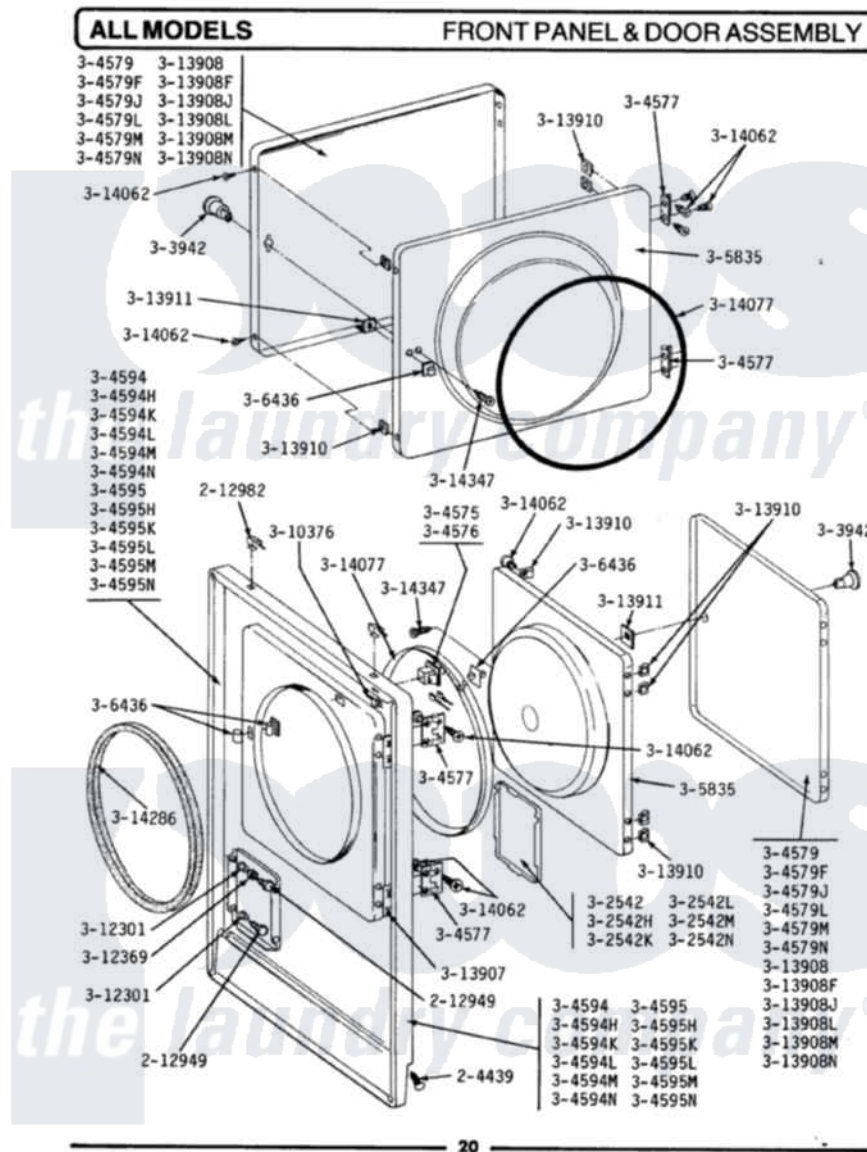

Maytag DE608 02 - FRONT PANEL & DOOR ASSEMBLY

Maytag Residential Maytag DE608 Dryer Parts Parts Diagram 02 - FRONT PANEL & DOOR ASSEMBLY
 Click on the part number to view part

Item	Original Part Number	Replaced By	Status	Part Description
1	204439			Screw And Fstner Assembly
3	212982	22001650		Fastener, Spring
10	303942		Not Available	KNOB AND SCREW
11	Y304575	W10169313		Switch-Dor
13	Y304577	33001230		Hinge, Door
14	Y304579			DOOR (WHT)
15	304579F		Not Available	DOOR-LIGHT GOLD
16	304579J		Not Available	DOOR-LIGHT AVOCADO
17	304579L		Not Available	DOOR-ALMOND
18	304579M		Not Available	DOOR-HARVEST WHEAT
19	304579N		Not Available	DOOR-FRESH AVOCADO
26	304595	3369903		Dishrack
27	304595H		Not Available	FRONT PANEL-SHADED GOLD
28	304595K		Not Available	FRONT PANEL-SHADED AVOCADO
29	304595L		Not Available	FRONT PANEL-ALMOND

30	304594M	3369903		Dishrack
31	304594N		Not Available	FRONT PANEL-FRESH AVOCADO
32	305835		Not Available	INNER DOOR WITH KNOB & SCRE
33	306436			Door Latch Kit--W
34	Y310376			Clip, Door Switch Harness
37	Y313340			LABEL, LINT SCREEN INSTRUCTION
38	Y313907			Fastener, Twin
39	Y313908			DOOR PANEL-WHITE
40	313908F		Not Available	DOOR PANEL-LIGHT GOLD
41	313908J		Not Available	DOOR PANEL-LIGHT AVOCADO
42	313908L		Not Available	DOOR PANEL-ALMOND
43	313908M		Not Available	DOOR PANEL-HARVEST WHEAT
44	313908N		Not Available	DOOR PANEL-FRESH AVOCADO
45	Y313910			Clip, Door Liner To Outer Panel
46	Y313911			Door Strike Retainer
47	Y313927			INSTRUCTION LABEL
48	Y314062			Screw, Door Hinge And Panel
49	314077			Door Seal
50	314119		Not Available	GAS IGNITION LABEL
51	314286			Seal For Front Panel
52	314347	400021-1		Screw