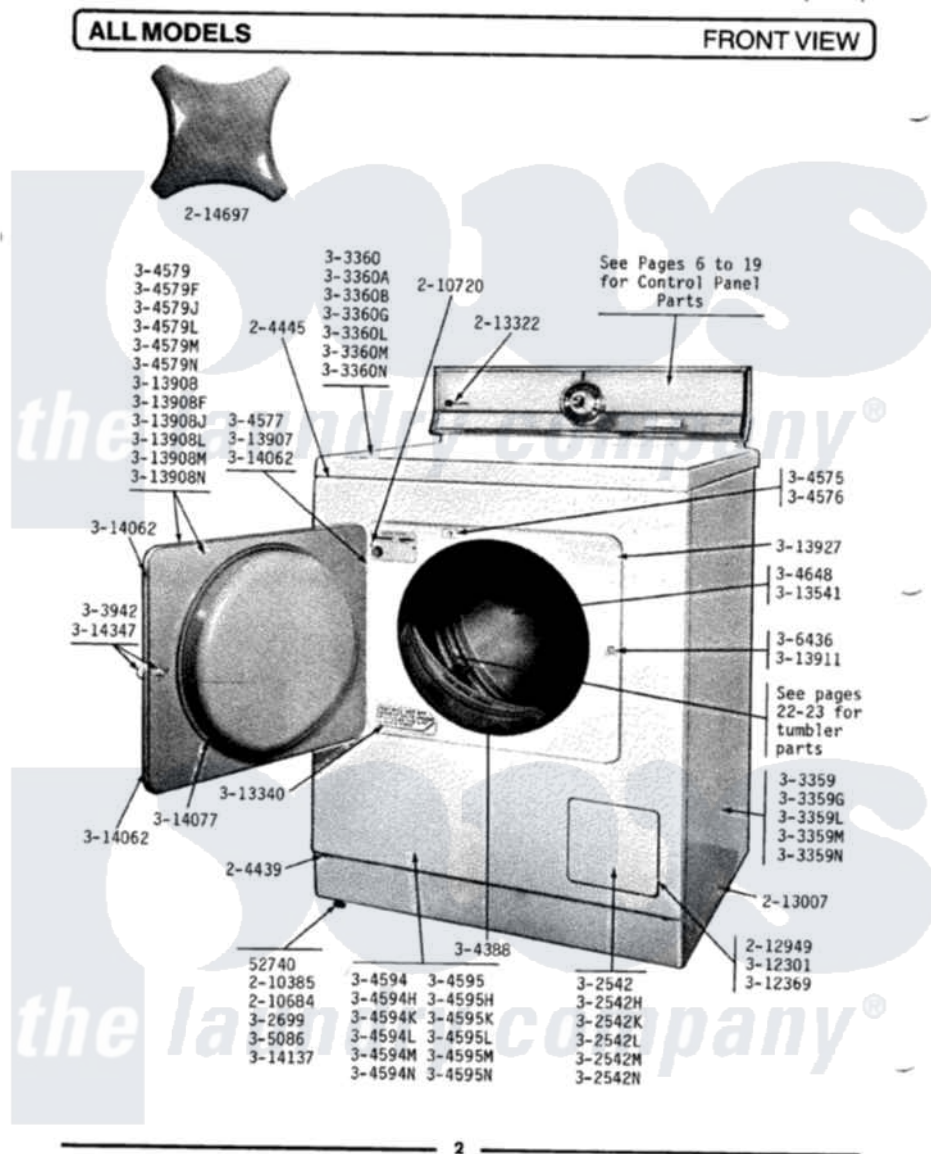

Maytag DE608 03 - FRONT VIEW

Maytag Residential Maytag DE608 Dryer Parts Parts Diagram 03 - FRONT VIEW

Click on the part number to view part

Item	Original Part Number	Replaced By	Status	Part Description
1	Y052740	62739		Nut, Lock
2	204439			Screw And Fstner Assembly
3	204445			Screw And Fastener Assembly
4	210385			Lock Nut For Adjustable Leg
5	210684			Foot, Adjustable Leg
6	210720			Rivet, Bearing To Tumbler Frnt
8	213007			Xfor Cabinet See Cabinet, Back
9	213322		Not Available	MAYTAG DECAL
10	214697			Easy-Grip Knob
17	Y302699	22003428		Leg, Adjustable
18	303359		Not Available	CABINET-WHITE
19	303359G		Not Available	CABINET-DARK GOLD
20	303359L		Not Available	CABINET-ALMOND
21	303359M		Not Available	CABINET-HARVEST WHEAT
22	303359N		Not Available	CABINET-FRESH AVOCADO
23	303360		Not Available	TOP COVER-WHITE