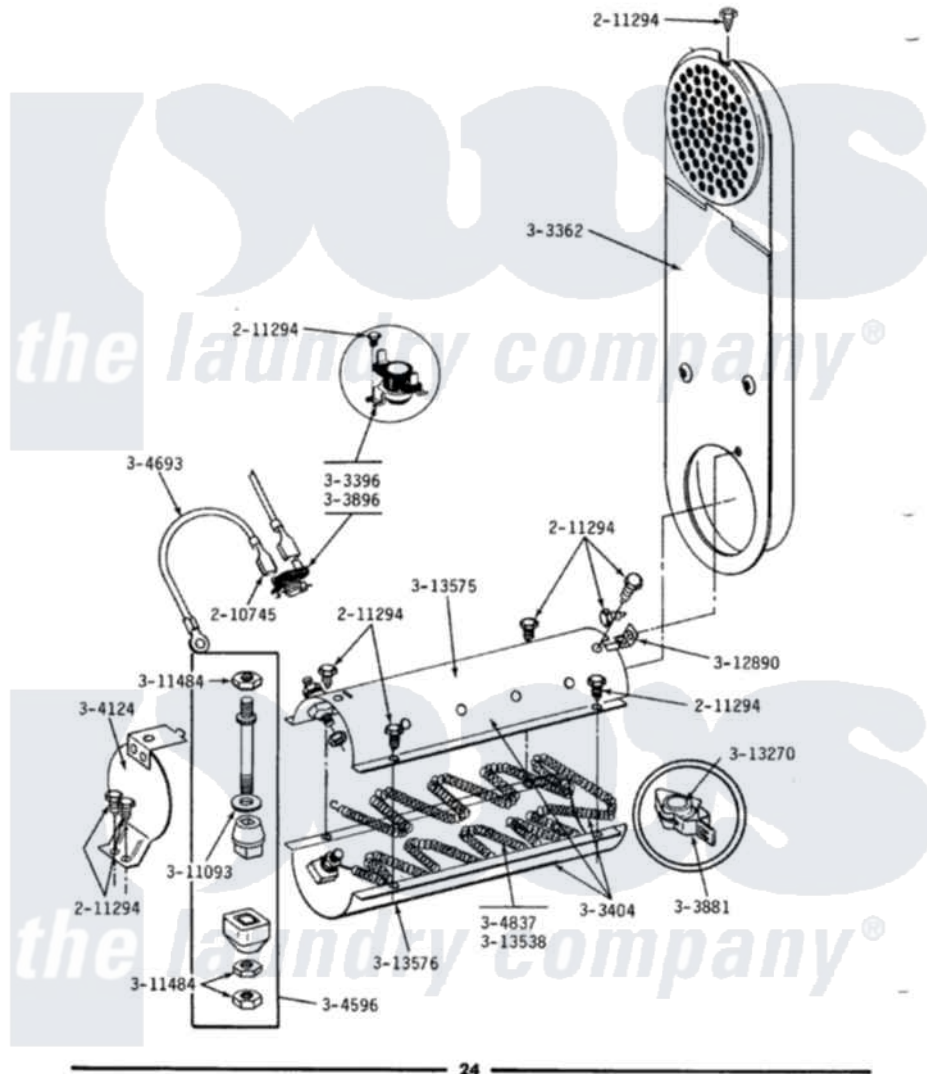

Maytag DE608 04 - INLET DUCT & HEATER ASSEMBLY

ALL DE MODELS INLET DUCT & HEATER ASSEMBLY

Maytag Residential Maytag DE608 Dryer Parts Parts Diagram 04 - INLET DUCT & HEATER ASSEMBLY
 Click on the part number to view part

Item	Original Part Number	Replaced By	Status	Part Description
1	210745			Wire Terminal
2	211294	90767		Screw, 8A X 3/8 HeX Washer Head Tapping
3	Y303362			Inlet Duct Assembly - DE
4	303396			Thermostat, Hi-Limit
5	Y303404			Heater Assembly Complete
6	Y303881			Clip And Insulator Assembly
7	303896			Hi-Limit Thermostat-Canada
8	304124		Not Available	HEATER SHIELD
9	Y304596			Terminal Insulator Assembly
10	Y304693			Jumper Wire
11	Y304837	W10116793		Element
12	311093			Washer, Terminal Connection
13	311484	112432		Nut
14	Y312890			Retainer, Heater Chamber
15	Y313270			Insulator For Heater Elemen
16	Y313538			Heater Element 240 Volt