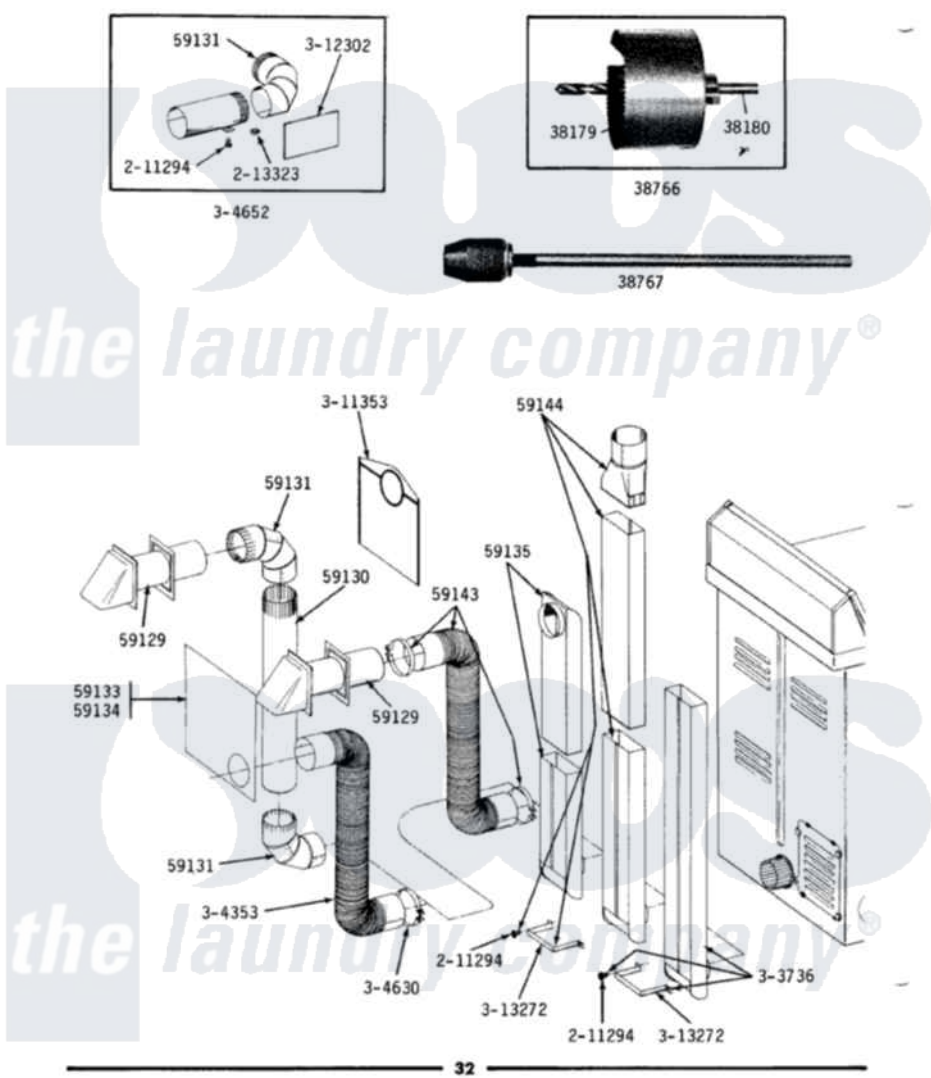

# Maytag DE608 05 - INSTALLATION ACCESSORIES

## ALL MODELS INSTALLATION ACCESSORIES

Maytag Residential Maytag DE608 Dryer Parts Parts Diagram 05 - INSTALLATION ACCESSORIES  
 Click on the part number to view part

Item	Original Part Number	Replaced By	Status	Part Description
1	038179		Not Available	BLADE, SAW
2	038180		Not Available	REPLACEMENT DRILL
3	038766		Not Available	HOLE SAW W/DRILL BIT
4	<a href="#">038767</a>			Extension Chuck, Drill
5	Y059129	<a href="#">4396007RW</a>		Vent Hood
6	<a href="#">Y059130</a>			Pipe, Venting
7	<a href="#">Y059131</a>			Elbow, Venting
8	059133		Not Available	ALUMINUM WINDOW 4X12X18
9	Y059134			PLATE, ALUM. WINDOW (15``X20``)
10	<a href="#">Y059135</a>			Vent Duct Assembly
11	<a href="#">Y059143</a>			Flexible Vent Kit
12	059144		Not Available	RECTANGULAR VENT KIT
13	211294	<a href="#">90767</a>		Screw, 8A X 3/8 HeX Washer Head Tapping
14	<a href="#">213323</a>			Fastener, Exhaust Duct Kit