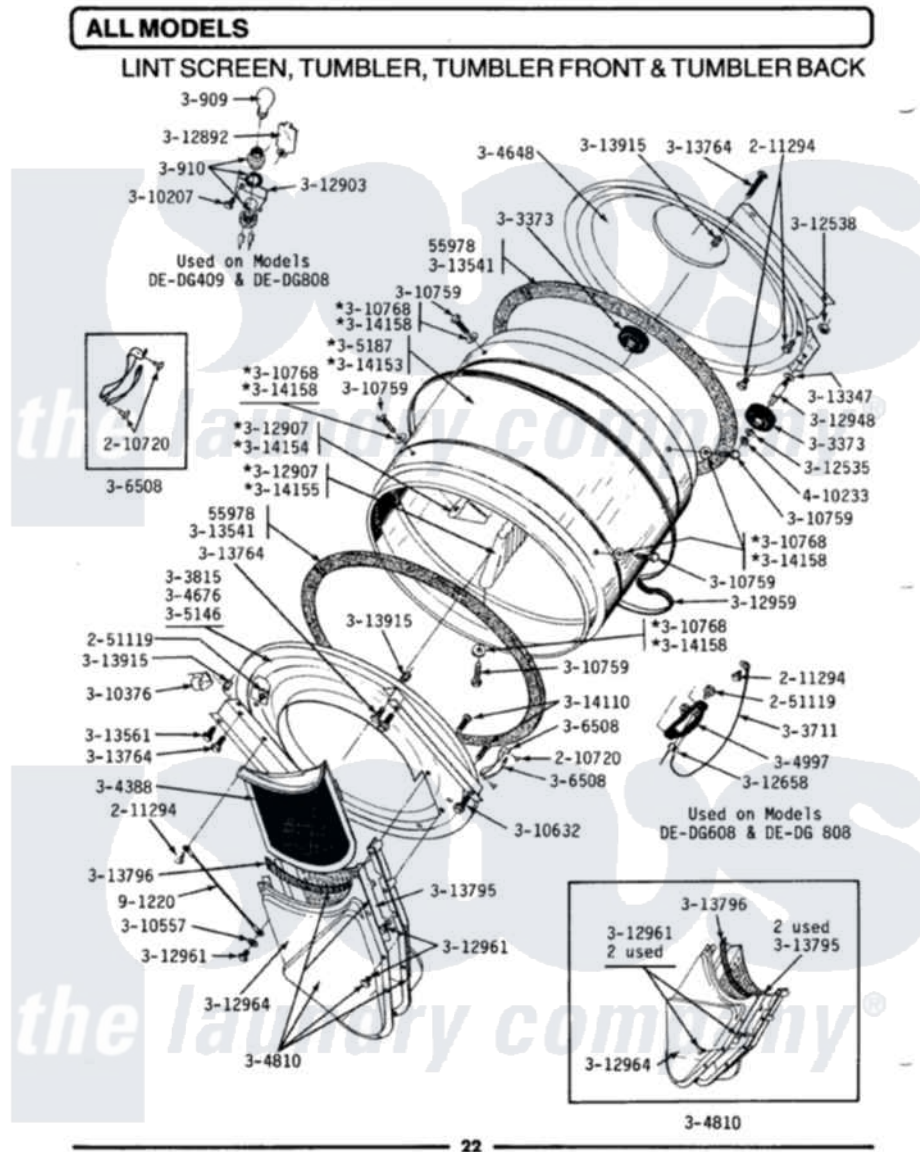

Maytag DE608 06 - LINT SCREEN, TUMBLER (FRONT & BACK)

Maytag Residential Maytag DE608 Dryer Parts Parts Diagram 06 - LINT SCREEN, TUMBLER (FRONT & BACK)
 Click on the part number to view part

Item	Original Part Number	Replaced By	Status	Part Description
1	Y053241			Set Screw, Motor Pulley
2	Y055978			Rubber Adhesive, 2 Oz Tube
3	210720			Rivet, Bearing To Tumbler Fmt
4	211294	90767		Screw, 8A X 3/8 HeX Washer Head Tapping
8	Y303373	12001541		Drum Roller/Washer Assembly--W
9	Y303711			Sensor Ground Wire
10	Y303815	33001231		Front- Tumbler
11	Y304244			Motor Pulley With Set Screw
12	Y304388	33001003		Screen, Lint
13	Y304648	33001106		Back, Tumbler
14	Y304676		Not Available	TUMBLER FRONT ASSEMBLY
15	Y304810		Not Available	OUTLET DUCT ASSEMBLY---S
16	304997			Sensor Assembly With Screws
18	Y305185	6-3051850		Pulley- MO

19	305187		Not Available	TUMBLER W/BAFFLES
20	306508			Tumbler Bearing Kit ---W
22	Y310376			Clip, Door Switch Harness
23	310557			Washer
24	Y310632	1163839		Screw
25	Y310759			Screw, Tumbler Baffles
26	310768		Not Available	WASHER
27	312535			Washer, Vault Mounting Brk.
28	312538	33001443		Nut, Hex
29	Y312658			Receptacle, Sensor Ground Wire
32	Y312907			Tumbler Baffle
33	Y312948	6-3129480		Shaft- Tumbler
34	Y312959			Poly "V" Belt For Tumbler
35	Y312961	W10116751		Screw
36	Y312964		Not Available	OUTLET DUCT - OUTER HALF
37	Y313347	312535		Washer, Vault Mounting Brk.
38	Y313541	33313541		Seal- Tumbler
39	Y313561			Screw---NA
40	313764		Not Available	SCREW
41	Y313795			Guide For Lint Screen
42	Y313796			Lint Seal
43	313915	31-3915		Tech Sheet
44	Y314110	33002917		Screw, No.10-16
45	Y314153		Not Available	TUMBLER No.
46	314154		Not Available	TUMBLER BAFFLE - SHORT
47	314155	33001004		Baffle, Tall
48	314158			Washer, Baffle To Tumbler
49	410233	9703438		Ring-Retrnr
50	901220			Ground Wire