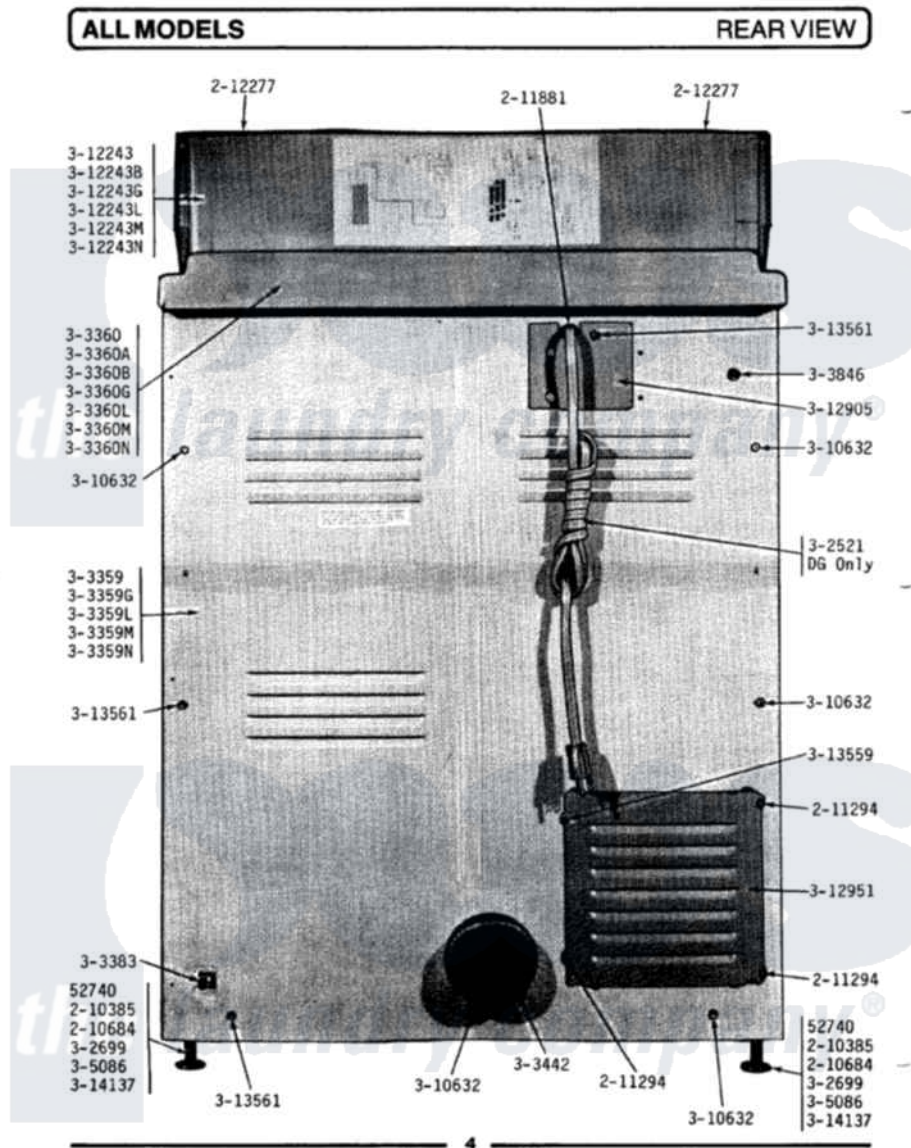

Maytag DE608 08 - REAR VIEW

Maytag [Residential Maytag DE608 Dryer Parts](#) Parts Diagram 08 - REAR VIEW
 Click on the part number to view part

| Item | Original Part Number | Replaced By | Status | Part Description |
|------|-------------------------|--------------------------|---------------|---|
| 1 | Y052740 | 62739 | | Nut, Lock |
| 2 | Y201808 | | | Converter |
| 3 | 210385 | | | Lock Nut For Adjustable Leg |
| 4 | 210684 | | | Foot, Adjustable Leg |
| 5 | 211294 | 90767 | | Screw, 8A X 3/8 HeX Washer Head Tapping |
| 7 | 212277 | | | Screw, No.8 X 1/2 Inch |
| 8 | 301548 | | | Clamp, Ground Wire |
| 10 | Y302699 | 22003428 | | Leg, Adjustable |
| 11 | 303359 | | Not Available | CABINET-WHITE |
| 12 | 303359G | | Not Available | CABINET-DARK GOLD |
| 13 | 303359L | | Not Available | CABINET-ALMOND |
| 14 | 303359M | | Not Available | CABINET-HARVEST WHEAT |
| 15 | 303359N | | Not Available | CABINET-FRESH AVOCADO |
| 16 | 303360 | | Not Available | TOP COVER-WHITE |
| 17 | 303360A | | Not Available | TOP COVER-DARK AVOCADO |