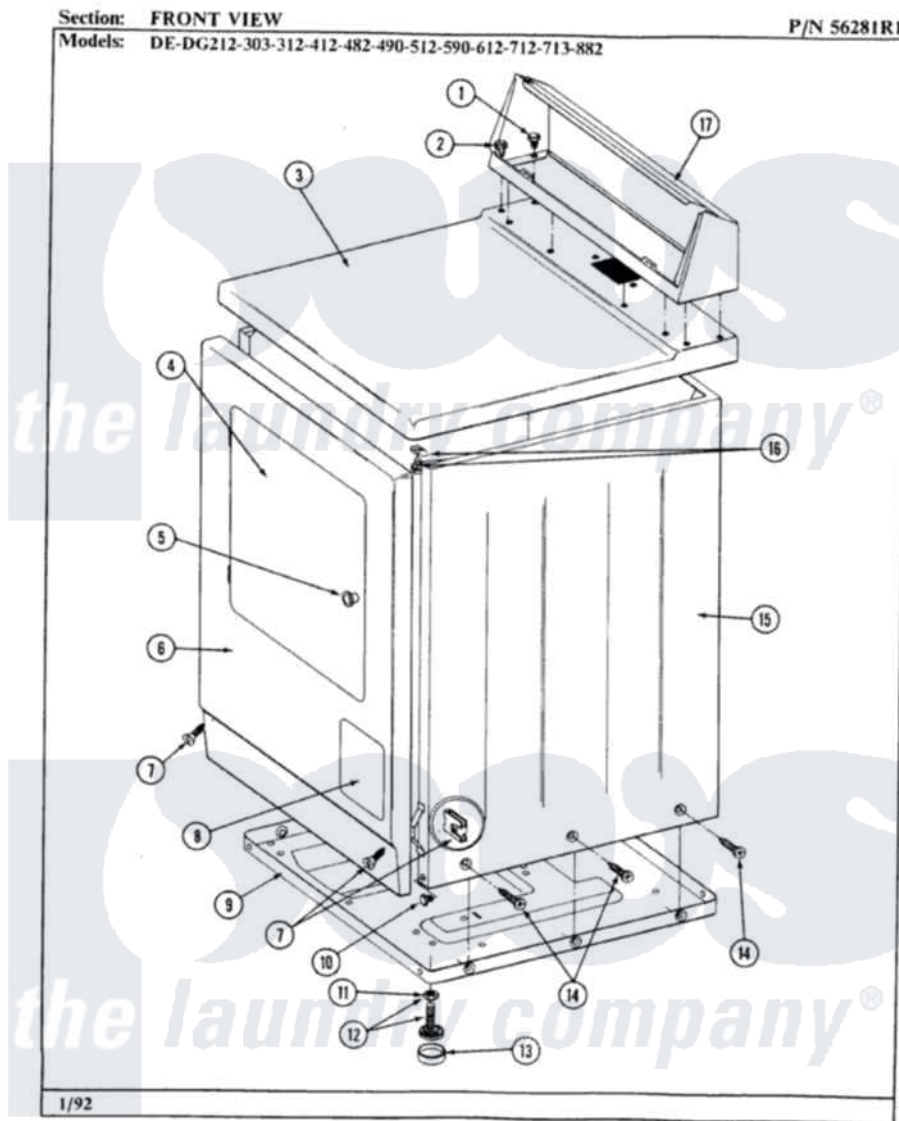

Maytag DE612 03 - FRONT VIEW

26

Maytag [Residential Maytag DE612 Dryer Parts](#) Parts Diagram 03 - FRONT VIEW
 Click on the part number to view part

Item	Original Part Number	Replaced By	Status	Part Description
1	211194		Not Available	LOCK WASHER
2	Y313559			Screw
3	307104			Top Cover Assembly
4	Y306668			DOOR (WHT)
5	303942		Not Available	KNOB AND SCREW
6	304595	3369903		Dishrack
7	204439			Screw And Fstner Assembly
9	Y303361		Not Available	BASE ASSY. (UPPER & LOWER)
10	Y310632	1163839		Screw
11	Y052740	62739		Nut, Lock
12	Y305086			Adjustable Leg And Nut
13	Y314137			Foot, Rubber
14	213007			Xfor Cabinet See Cabinet, Back
15	305302		Not Available	CABINET-WHITE
16	204445			Screw And Fastener Assembly