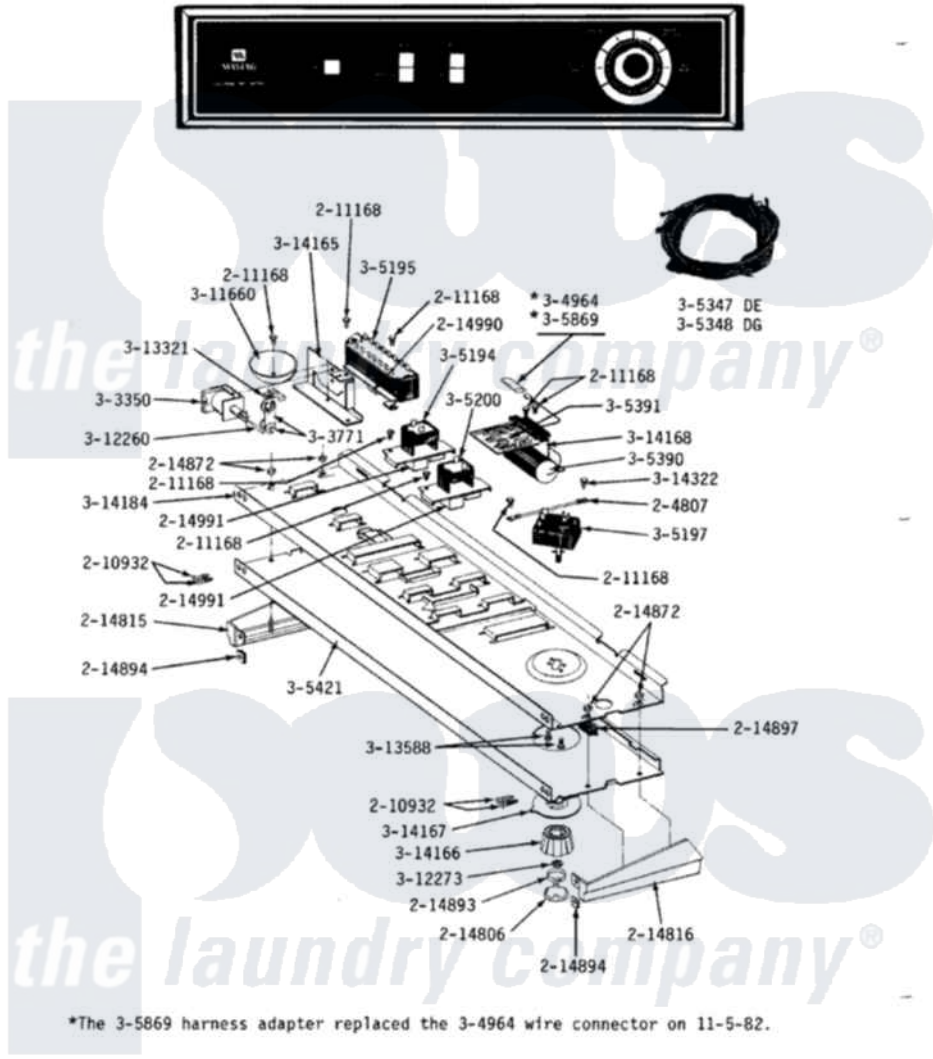

Maytag DE710 01 - CONTROL PANEL

MODEL DE-DG710 CONTROL PANEL

Maytag Residential Maytag DE710 Dryer Parts Parts Diagram 01 - CONTROL PANEL

Click on the part number to view part

Item	Original Part Number	Replaced By	Status	Part Description
1	204807			Ground Wire, Supp. Plte To Top Cover
2	210932			Screw, No.8 X 9/16 Ctsk Note: Screw, Inlet Duct
3	211168	W10139210		Screw, 8-18 X 5/16
4	214806		Not Available	CAP FOR TIMER KNOB
5	214815			End Cap F/Control Panel-LH
6	214816			End Cap F/Control Panel-RH
7	214872			Palnut, End Cap Note: Nut, Lamp Holder
8	214893		Not Available	DETENT RING F/TIMER KNOB CA
9	214894			Fastener, End Cap
10	214897			Pad, Control Panel
11	214990			Button For Switch
12	214991			Button For Switch
13	Y303350		Not Available	SOLENOID
14	Y303771		Not Available	CHIME ACTUATOR

14	1303771	Not Available	ASSEMBLY
15	304964		Wire Connector
16	305194	Not Available	DRYNESS OR PRESS CARE SWITC
17	305195		Start Control Switch
18	305197	Not Available	CYCLE SELECTOR SWITCH
19	305200	Not Available	TEMPERATURE SELECTOR SWITCH
20	305347	Not Available	MAIN WIRE HARNESS
21	305348	WB48M1	Ov Rack GDE
22	305390	Not Available	EDGEBOARD CONNECTOR ASSEMBL
23	305391		Printed Circuit Board
24	305421	Not Available	CONTROL PANEL
25	305869	Not Available	HARNESS ADAPTER WIRE
26	Y311660		Chime
27	Y312260	Not Available	LINK
28	312273		Nut, Control Knob
29	Y313321		Chime Actuator
30	Y313588	488234	Screw 8-32 X 1/4
31	314165	Not Available	CHIME AND SOLENOID BRACKET
32	Y314166		Knob For Timer
33	314167	Not Available	TIMER DIAL INDICATOR
34	314168	313611	Button-DR
35	314184		Back Up Plate
36	Y314322	211251	Screw, Transformer