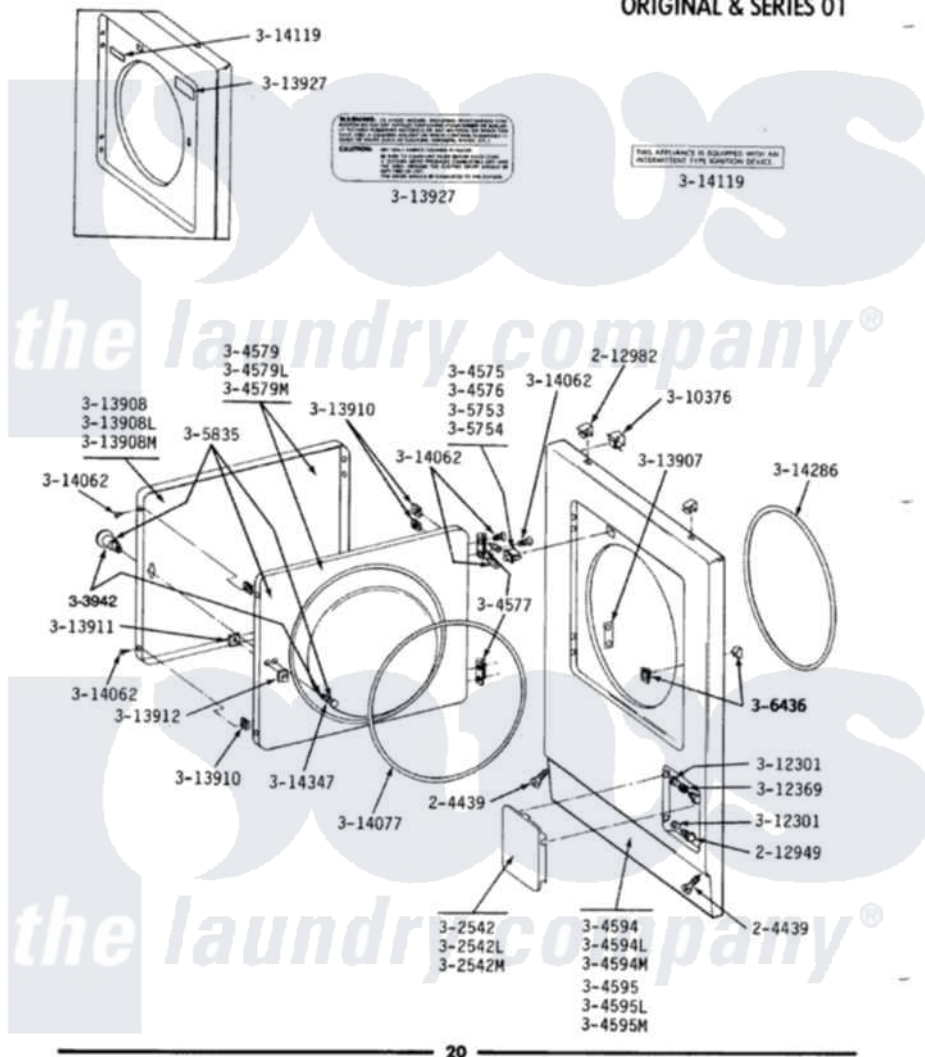

# Maytag DE710 02 - FRONT PANEL & DOOR ASSEMBLY

**MODELS DE-DG110-210-410-510-610-710-810**

**FRONT PANEL & DOOR ASSEMBLY  
ORIGINAL & SERIES 01**

Maytag Residential Maytag DE710 Dryer Parts Parts Diagram 02 - FRONT PANEL & DOOR ASSEMBLY  
Click on the part number to view part

Item	Original Part Number	Replaced By	Status	Part Description
1	<a href="#">204439</a>			Screw And Fstner Assembly
2	212949	<a href="#">22001866</a>		Screw, Relay
3	212982	<a href="#">22001650</a>		Fastener, Spring
4	302542		Not Available	PART NOT USED. (DG ONLY)
5	302542L		Not Available	PART NOT USED. (DG ONLY)
6	302542M		Not Available	ACCESS DOOR-HARVEST WHEAT
7	Y304575	<a href="#">W10169313</a>		Switch-Dor
8	Y304576	<a href="#">W10169313</a>		Switch-Dor
9	Y304577	<a href="#">33001230</a>		Hinge, Door
10	<a href="#">306436</a>			Door Latch Kit--W
11	Y304579			DOOR (WHT)
14	<a href="#">304594</a>			Front Panel-White
15	304594L		Not Available	FRONT PANEL-ALMOND
16	304594M	<a href="#">3369903</a>		Dishrack
17	304595	<a href="#">3369903</a>		Dishrack
20	Y305753	<a href="#">W10169313</a>		Switch-Dor

21	Y305754	<a href="#">W10169313</a>	Switch-Dor
22	305835	Not Available	INNER DOOR WITH KNOB & SCRE
23	303942	Not Available	KNOB AND SCREW
24	<a href="#">Y310376</a>		Clip, Door Switch Harness
25	312301	Not Available	BUSHING FOR ACCESS STUD
26	<a href="#">312369</a>		Sleeve, Access Panel Stud Part Not Used
27	<a href="#">Y313907</a>		Fastener, Twin
28	Y313908		DOOR PANEL-WHITE
31	<a href="#">Y313910</a>		Clip, Door Liner To Outer Panel
32	<a href="#">Y313911</a>		Door Strike Retainer
33	Y313912	<a href="#">306436</a>	Door Latch Kit-W
34	Y313927		INSTRUCTION LABEL
35	<a href="#">Y314062</a>		Screw, Door Hinge And Panel
36	<a href="#">314077</a>		Door Seal
37	314119	Not Available	GAS IGNITION LABEL
38	<a href="#">314286</a>		Seal For Front Panel
39	314347	<a href="#">400021-1</a>	Screw