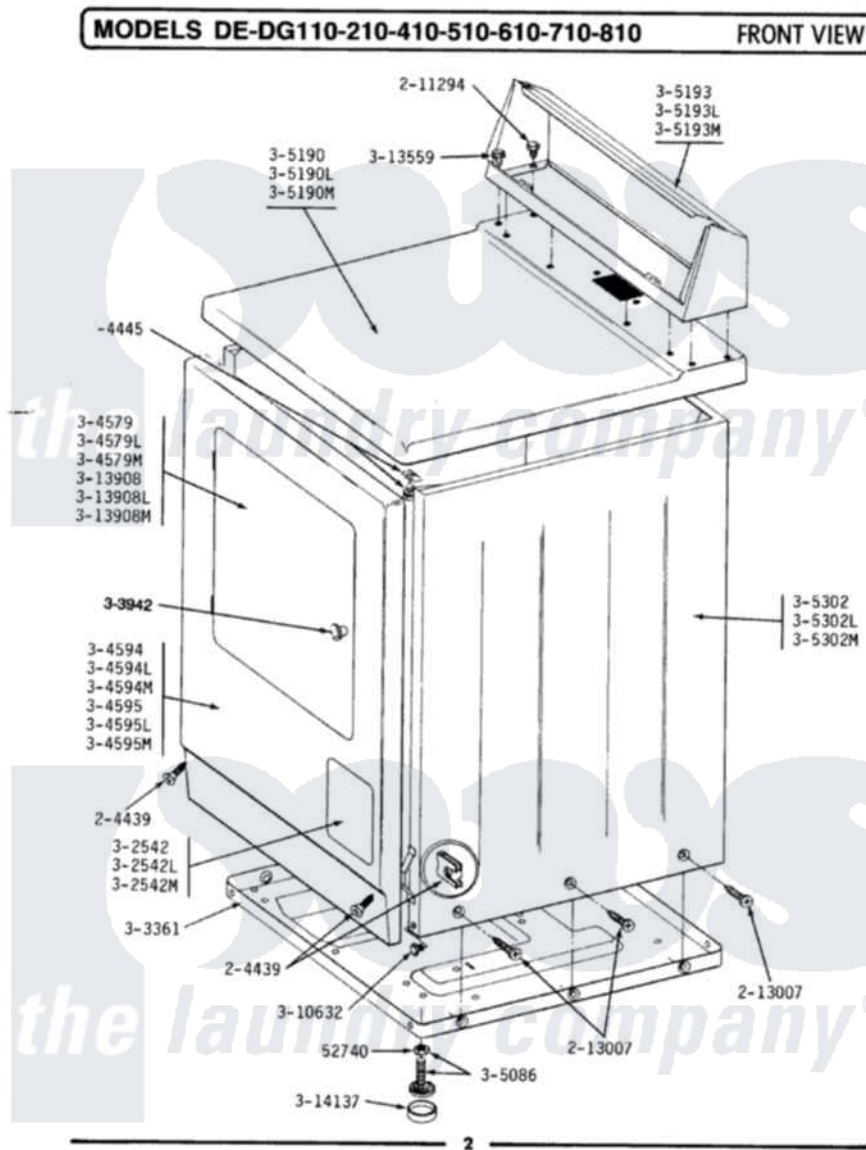

# Maytag DE710 03 - FRONT VIEW

Maytag [Residential Maytag DE710 Dryer Parts](#) Parts Diagram 03 - FRONT VIEW  
 Click on the part number to view part

Item	Original Part Number	Replaced By	Status	Part Description
2	<a href="#">204439</a>			Screw And Fstner Assembly
3	<a href="#">204445</a>			Screw And Fastener Assembly
4	211294	<a href="#">90767</a>		Screw, 8A X 3/8 HeX Washer Head Tapping
5	<a href="#">213007</a>			Xfor Cabinet See Cabinet, Back
6	302542		Not Available	PART NOT USED. (DG ONLY)
7	302542L		Not Available	PART NOT USED. (DG ONLY)
8	302542M		Not Available	ACCESS DOOR-HARVEST WHEAT
9	Y303361		Not Available	BASE ASSY. (UPPER & LOWER)
10	Y304579			DOOR (WHT)
13	<a href="#">304594</a>			Front Panel-White
14	304594L		Not Available	FRONT PANEL-ALMOND
15	304594M	<a href="#">3369903</a>		Dishrack
16	304595	<a href="#">3369903</a>		Dishrack
19	<a href="#">Y305086</a>			Adjustable Leg And Nut

20	Y305190	<a href="#">307104</a>	Top Cover Assembly
23	<a href="#">Y305193</a>		Console
26	305302	Not Available	CABINET-WHITE
29	303942	Not Available	KNOB AND SCREW
30	Y310632	<a href="#">1163839</a>	Screw
31	<a href="#">Y313559</a>		Screw
32	Y313908		DOOR PANEL-WHITE
35	<a href="#">Y314137</a>		Foot, Rubber