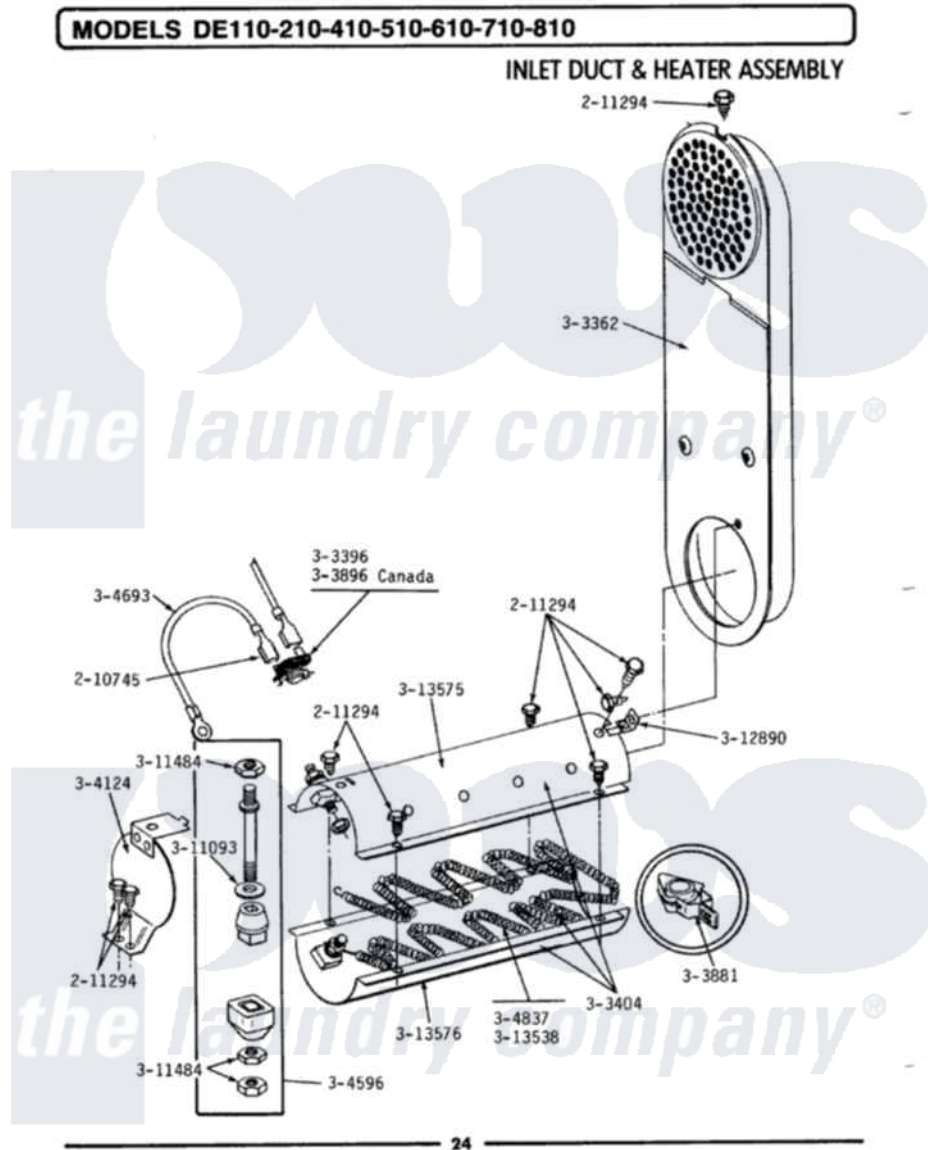

Maytag DE710 04 - INLET DUCT & HEATER ASSEMBLY

Maytag Residential Maytag DE710 Dryer Parts Parts Diagram 04 - INLET DUCT & HEATER ASSEMBLY
 Click on the part number to view part

Item	Original Part Number	Replaced By	Status	Part Description
1	210745			Wire Terminal
2	211294	90767		Screw, 8A X 3/8 HeX Washer Head Tapping
3	Y303362			Inlet Duct Assembly - DE
4	303396			Thermostat, Hi-Limit
5	Y303404			Heater Assembly Complete
6	Y303881			Clip And Insulator Assembly
7	303896			Hi-Limit Thermostat-Canada
8	304124		Not Available	HEATER SHIELD
9	Y304596			Terminal Insulator Assembly
10	Y304693			Jumper Wire
11	Y304837	W10116793		Element
12	311093			Washer, Terminal Connection
13	311484	112432		Nut
14	Y312890			Retainer, Heater Chamber
15	Y313576			Heater Chamber, Bottom
"	Y313538			Heater Element 240 Volt