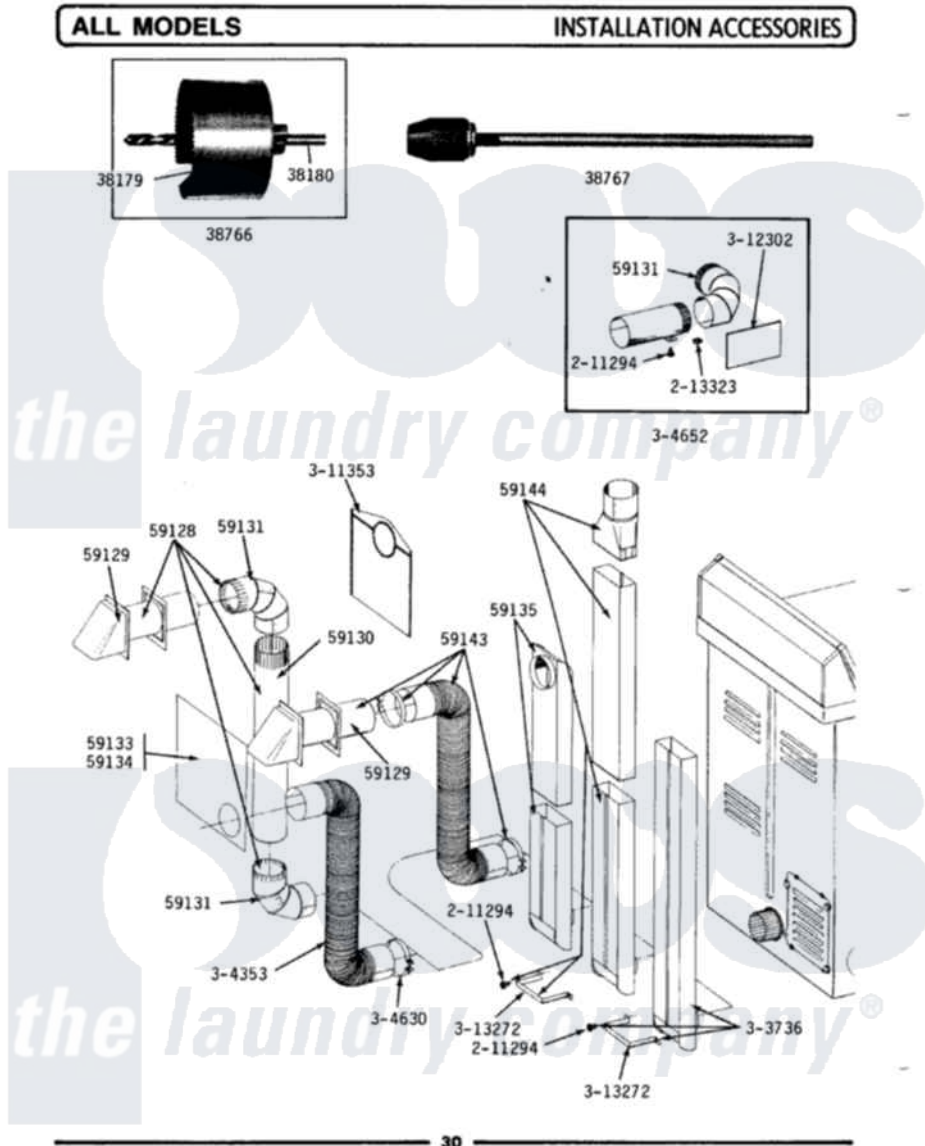

# Maytag DE710 05 - INSTALLATION ACCESSORIES

Maytag Residential Maytag DE710 Dryer Parts Parts Diagram 05 - INSTALLATION ACCESSORIES  
 Click on the part number to view part

Item	Original Part Number	Replaced By	Status	Part Description
1	038179		Not Available	BLADE, SAW
2	038180		Not Available	REPLACEMENT DRILL
3	038766		Not Available	HOLE SAW W/DRILL BIT
4	<a href="#">038767</a>			Extension Chuck, Drill
5	<a href="#">Y059128</a>			Standard 4" Vent Kit
6	Y059129	<a href="#">4396007RW</a>		Vent Hood
7	<a href="#">Y059130</a>			Pipe, Venting
8	<a href="#">Y059131</a>			Elbow, Venting
9	059133		Not Available	ALUMINUM WINDOW 4X12X18
10	Y059134			PLATE, ALUM. WINDOW (15"X20")
11	<a href="#">Y059135</a>			Vent Duct Assembly
12	<a href="#">Y059143</a>			Flexible Vent Kit
13	059144		Not Available	RECTANGULAR VENT KIT
14	211294	<a href="#">90767</a>		Screw, 8A X 3/8 Hex Washer Head Tapping

15	<a href="#">213323</a>		Fastener, Exhaust Duct Kit
16	303736	Not Available	EXHAUST DEFLECTOR KIT
17	Y304353	<a href="#">4396010RP</a>	6ft Scvent
18	<a href="#">Y304630</a>		Clamp, Flexible Duct
19	<a href="#">Y304652</a>		Exhaust Duct Kit
20	311353	Not Available	BAG, LINT (DACRON)
21	<a href="#">312302</a>		Insulation, Exhaust Duct Kit
22	<a href="#">313272</a>		Bracket, Exhaust Deflector