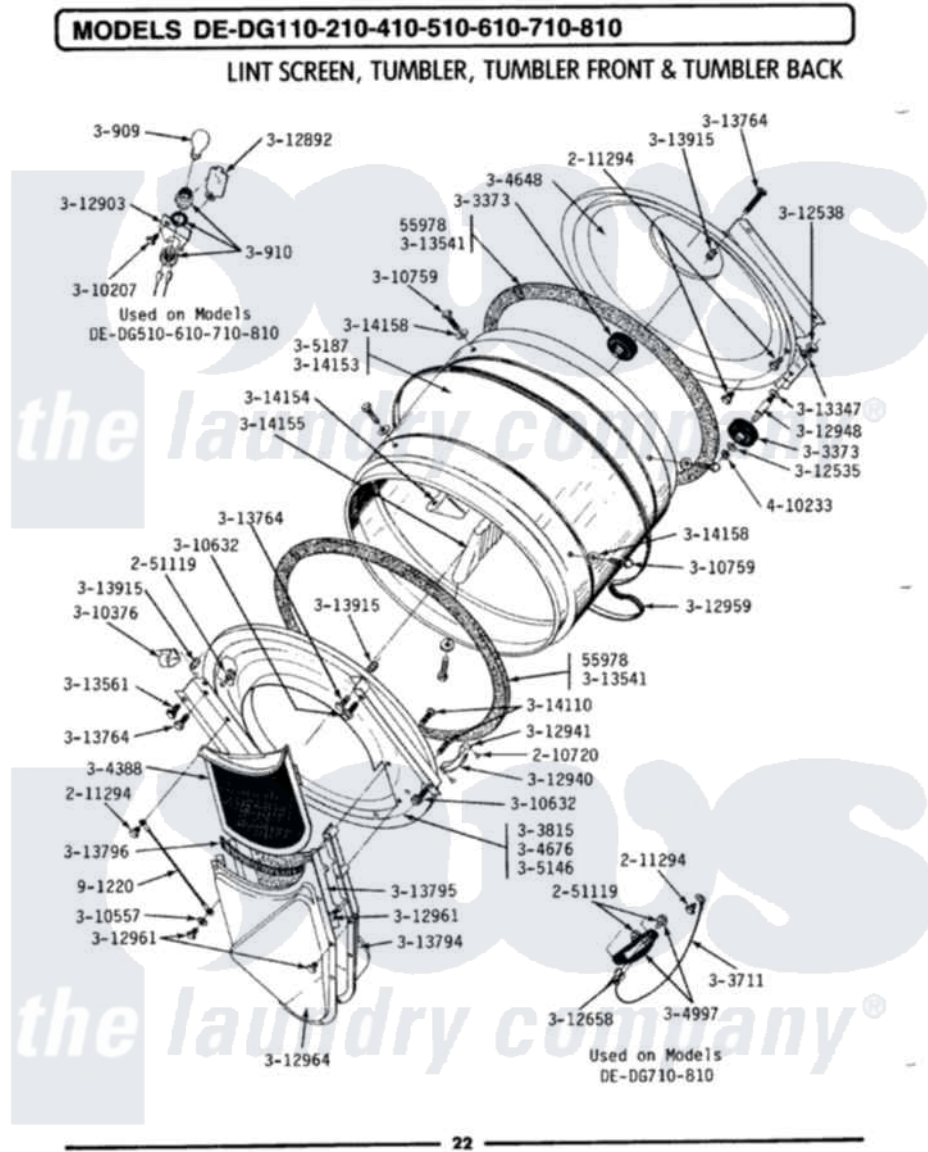

Maytag DE710 06 - LINT SCREEN, TUMBLER (FRONT & BACK)

Maytag Residential Maytag DE710 Dryer Parts Parts Diagram 06 - LINT SCREEN, TUMBLER (FRONT & BACK)
 Click on the part number to view part

Item	Original Part Number	Replaced By	Status	Part Description
1	Y055978			Rubber Adhesive, 2 Oz Tube
2	210720			Rivet, Bearing To Tumbler Frnt
3	211294	90767		Screw, 8A X 3/8 HeX Washer Head Tapping
4	Y251119	3177991		Screw
5	300909	8009		Bulb-Light
6	300910		Not Available	RECEPTACLE
7	Y303373	12001541		Drum Roller/Washer Assembly--W
8	Y303711			Sensor Ground Wire
9	Y303815	33001231		Front- Tumbler
10	Y304388	33001003		Screen, Lint
11	Y304648	33001106		Back, Tumbler
12	Y304676		Not Available	TUMBLER FRONT ASSEMBLY
13	304997			Sensor Assembly With Screws
14	Y305146	306708		Tumbler Front Assembly

15	305187		Not Available	TUMBLER W/BAFFLES
16	310207			Screw, No.6 X 1/4 Inch
17	Y310376			Clip, Door Switch Harness
18	310557			Washer
19	Y310632	1163839		Screw
20	Y310759			Screw, Tumbler Baffles
21	312535			Washer, Vault Mounting Brk.
22	312538	33001443		Nut, Hex
23	Y312658			Receptacle, Sensor Ground Wire
24	Y312892	33312892		Lens
25	312903		Not Available	LAMP BRACKET
26	312940	306508		Tumbler Bearing Kit ----W
27	312941	306508		Tumbler Bearing Kit ----W
28	Y312948	6-3129480		Shaft- Tumbler
29	Y312959			Poly "V" Belt For Tumbler
30	Y312961	W10116751		Screw
31	Y312964		Not Available	OUTLET DUCT - OUTER HALF
32	Y313347	312535		Washer, Vault Mounting Brk.
33	Y313541	33313541		Seal- Tumbler
34	Y313561			Screw----NA
35	313764		Not Available	SCREW
36	Y313794		Not Available	OUTLET GRID AND DUCT --- S
37	Y313795			Guide For Lint Screen
38	Y313796			Lint Seal
39	313915	31-3915		Tech Sheet
40	Y314110	33002917		Screw, No.10-16
41	Y314153		Not Available	TUMBLER No.
42	314154		Not Available	TUMBLER BAFFLE - SHORT
43	314155	33001004		Baffle, Tall
44	314158			Washer, Baffle To Tumbler
45	410233	9703438		Ring-Retrn
46	901220			Ground Wire