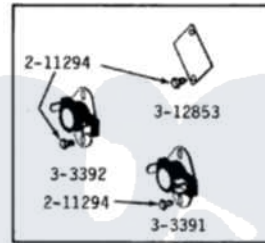

# Maytag DE710 07 - MOTOR, BLOWER, BASE FRAME & THERMOSTATS

**MODELS DE-DG110-210-410-510-610-710-810**

**MOTOR, BLOWER, BASE FRAME & THERMOSTATS**

MODEL DE-DG110  
THERMOSTAT

MODEL DE-DG210  
THERMOSTATS

Maytag Residential Maytag DE710 Dryer Parts Parts Diagram 07 - MOTOR, BLOWER, BASE FRAME & THERMOSTATS

Click on the part number to view part

Item	Original Part Number	Replaced By	Status	Part Description
1	<a href="#">Y014874</a>			Screw, Idler Arm And Sleeve
2	<a href="#">Y015825</a>			Clip, Motor To Motor Support
3	Y052740	<a href="#">62739</a>		Nut, Lock
4	<a href="#">Y053241</a>			Set Screw, Motor Pulley
5	211294	<a href="#">90767</a>		Screw, 8A X 3/8 HeX Washer Head Tapping
6	Y303358	<a href="#">W10410999</a>		Motor-Drve
7	Y303361		Not Available	BASE ASSY. (UPPER & LOWER)
8	Y303363	<a href="#">6-3033630</a>		Idler Arm
9	Y303391	<a href="#">33303391</a>		Thermostat, Cycling
10	<a href="#">303392</a>			Thermostat, Cycling
11	<a href="#">Y303394</a>			Cool-Down Thermostat
12	Y303442			EXHAUST DUCT ASSEMBLY
13	Y303705	<a href="#">6-3037050</a>		Pulley- ID
14	<a href="#">Y303836</a>			Blower Wheel Assembly And Clamp