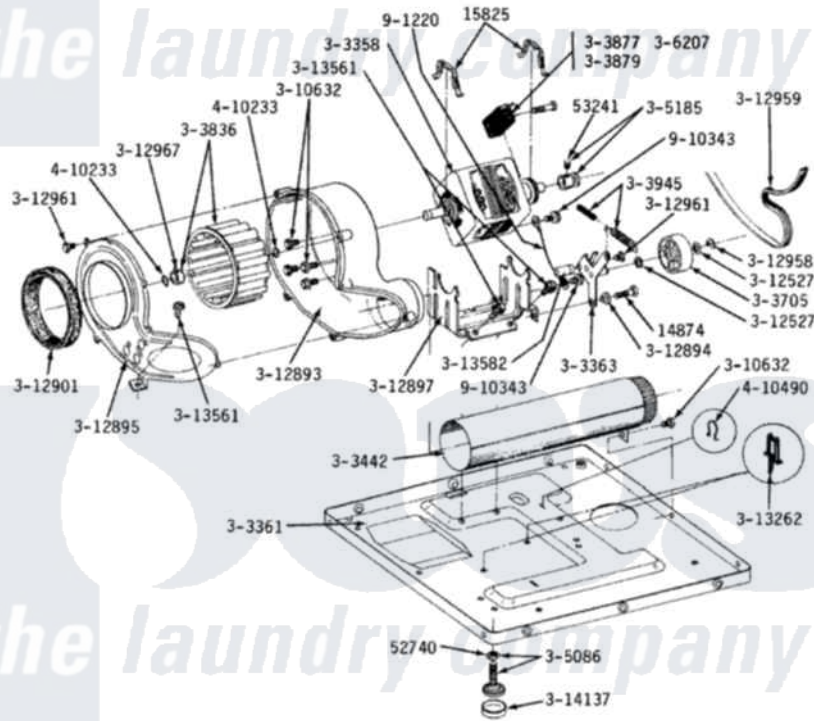

# Maytag DE710 07 - MOTOR, BLOWER, BASE FRAME & THERMOSTATS

**MODELS DE-DG110-210-410-510-610-710-810**

**MOTOR, BLOWER, BASE FRAME & THERMOSTATS**

MODEL DE-DG110  
THERMOSTAT

MODEL DE-DG210  
THERMOSTATS

Maytag Residential Maytag DE710 Dryer Parts Parts Diagram 07 - MOTOR, BLOWER, BASE FRAME & THERMOSTATS

Click on the part number to view part

Item	Original Part Number	Replaced By	Status	Part Description
1	<a href="#">Y014874</a>			Screw, Idler Arm And Sleeve
2	<a href="#">Y015825</a>			Clip, Motor To Motor Support
3	Y052740	<a href="#">62739</a>		Nut, Lock
4	<a href="#">Y053241</a>			Set Screw, Motor Pulley
5	211294	<a href="#">90767</a>		Screw, 8A X 3/8 HeX Washer Head Tapping
6	Y303358	<a href="#">W10410999</a>		Motor-Drve
7	Y303361		Not Available	BASE ASSY. (UPPER & LOWER)
8	Y303363	<a href="#">6-3033630</a>		Idler Arm
9	Y303391	<a href="#">33303391</a>		Thermostat, Cycling
10	<a href="#">303392</a>			Thermostat, Cycling
11	<a href="#">Y303394</a>			Cool-Down Thermostat
12	Y303442			EXHAUST DUCT ASSEMBLY
13	Y303705	<a href="#">6-3037050</a>		Pulley- ID
14	<a href="#">Y303836</a>			Blower Wheel Assembly And Clamp