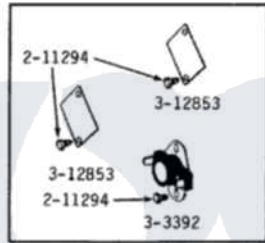

# Maytag DE710 07 - MOTOR, BLOWER, BASE FRAME & THERMOSTATS

**MODELS DE-DG110-210-410-510-610-710-810**

**MOTOR, BLOWER, BASE FRAME & THERMOSTATS**

MODEL DE-DG110  
THERMOSTAT

MODEL DE-DG210  
THERMOSTATS

Maytag Residential Maytag DE710 Dryer Parts Parts Diagram 07 - MOTOR, BLOWER, BASE FRAME & THERMOSTATS

Click on the part number to view part

Item	Original Part Number	Replaced By	Status	Part Description
1	<a href="#">Y014874</a>			Screw, Idler Arm And Sleeve
2	<a href="#">Y015825</a>			Clip, Motor To Motor Support
3	Y052740	<a href="#">62739</a>		Nut, Lock
4	<a href="#">Y053241</a>			Set Screw, Motor Pulley
5	211294	<a href="#">90767</a>		Screw, 8A X 3/8 HeX Washer Head Tapping
6	Y303358	<a href="#">W10410999</a>		Motor-Drve
7	Y303361		Not Available	BASE ASSY. (UPPER & LOWER)
8	Y303363	<a href="#">6-3033630</a>		Idler Arm
9	Y303391	<a href="#">33303391</a>		Thermostat, Cycling
10	<a href="#">303392</a>			Thermostat, Cycling
11	<a href="#">Y303394</a>			Cool-Down Thermostat
12	Y303442			EXHAUST DUCT ASSEMBLY
13	Y303705	<a href="#">6-3037050</a>		Pulley- ID
14	<a href="#">Y303836</a>			Blower Wheel Assembly And Clamp