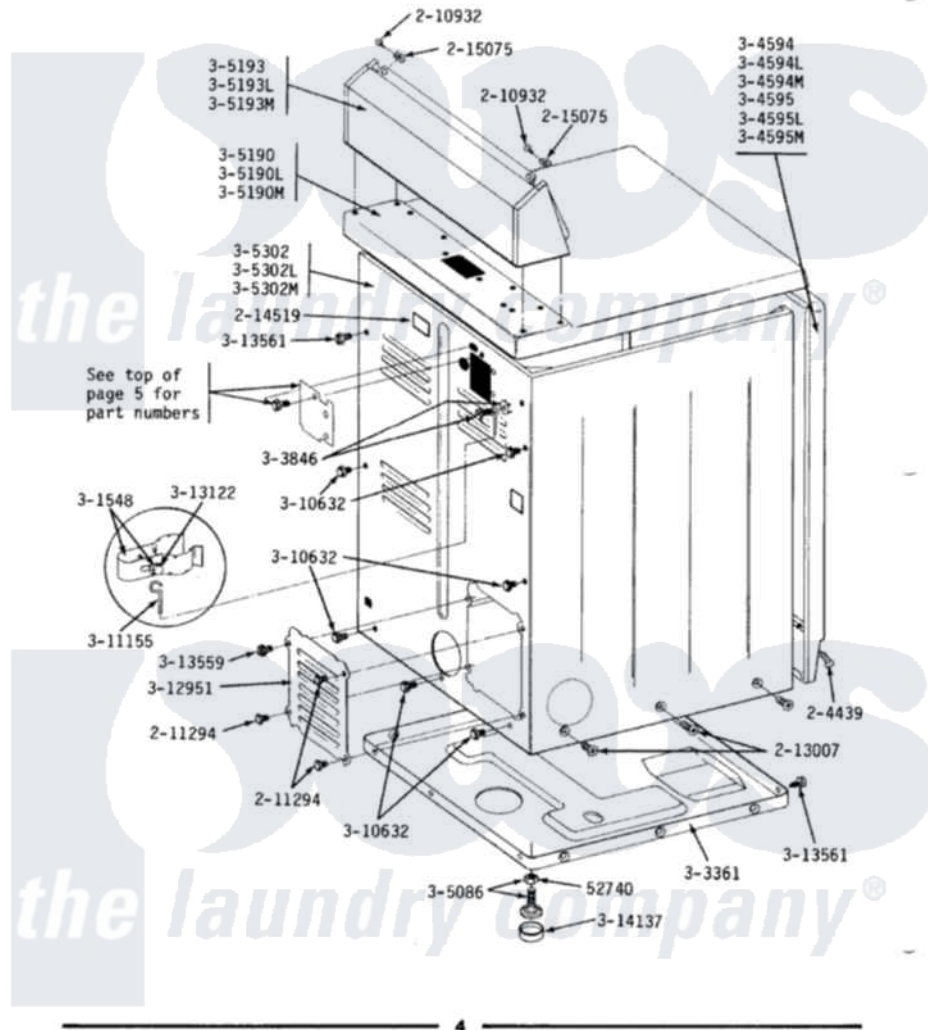

Maytag DE710 08 - REAR VIEW

MODELS DE-DG110-210-410-510-610-710-810 REAR VIEW

Maytag [Residential Maytag DE710 Dryer Parts](#) Parts Diagram 08 - REAR VIEW
 Click on the part number to view part

Item	Original Part Number	Replaced By	Status	Part Description
1	Y052740	62739		Nut, Lock
2	Y201808			Converter
3	204439			Screw And Fstner Assembly
4	210932			Screw, No.8 X 9/16 Ctsk Note: Screw, Inlet Duct
5	211294	90767		Screw, 8A X 3/8 HeX Washer Head Tapping
6	211881			Grommet, Cord Part Not Used- Gas Models Only
7	213007			Xfor Cabinet See Cabinet, Back
8	214519			LABEL, ELECTRICAL INSTR. PART NOT USED-GAS MODELS ONLY
9	215075			Fastener, Control Panel To Console
10	301548			Clamp, Ground Wire
11	302521		Not Available	CORD, POWER PART NOT USED-GAS MODELS ONLY

12	Y303361		Not Available	BASE ASSY. (UPPER & LOWER)
13	303846	22003781		Screw, Ground Strap
14	304594			Front Panel-White
15	304594L		Not Available	FRONT PANEL-ALMOND
16	304594M	3369903		Dishrack
17	304595	3369903		Dishrack
20	Y305086			Adjustable Leg And Nut
21	Y305190	307104		Top Cover Assembly
24	Y305193			Console
27	305302		Not Available	CABINET-WHITE
30	Y310632	1163839		Screw
"	Y310632	1163839		Screw
31	311155			Ground Wire And Clamp
32	Y311270			Washer, Terminal Block
33	Y311423	489483		Screw 10-32 X 1/2
34	311484	112432		Nut
35	Y312184			Strap, Grounding
36	Y312209	W10001200		Screw
37	Y312904			Bracket, Terminal Block
38	Y312905		Not Available	COVER, TERMINAL
39	Y312951		Not Available	ACCESS COVER, BACK
40	313122			Screw - Baffle To Tumbler
41	Y313559			Screw
42	Y313561			Screw---NA
"	Y313561			Screw---NA
43	Y314137			Foot, Rubber
44	400008			Block, Terminal