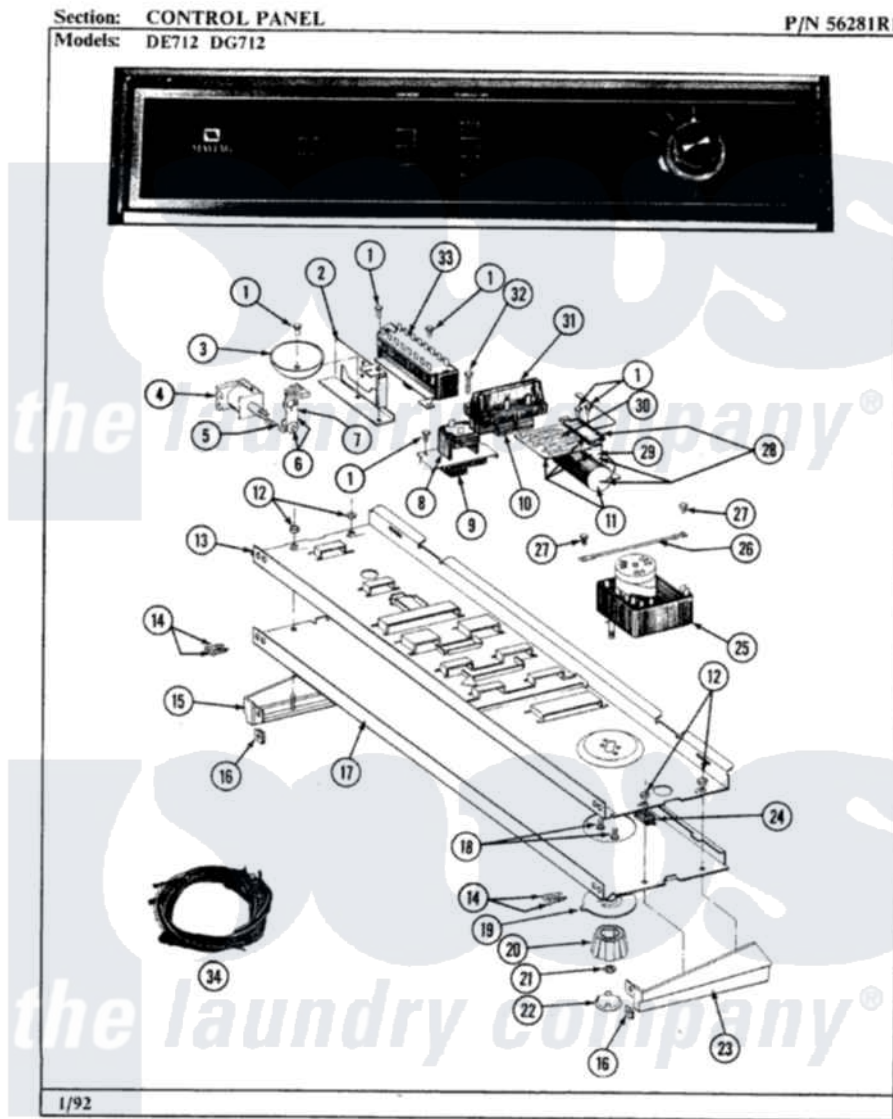

# Maytag DE712 01 - CONTROL PANEL

20

Maytag Residential Maytag DE712 Dryer Parts Parts Diagram 01 - CONTROL PANEL  
Click on the part number to view part

Item	Original Part Number	Replaced By	Status	Part Description
1	211168	<a href="#">W10139210</a>		Screw, 8-18 X 5/16
2	314165		Not Available	CHIME AND SOLENOID BRACKET
3	<a href="#">Y311660</a>			Chime
4	Y303350		Not Available	SOLENOID
5	Y312260		Not Available	LINK
6	Y303771		Not Available	CHIME ACTUATOR ASSEMBLY
7	<a href="#">Y313321</a>			Chime Actuator
8	305950		Not Available	DRYNESS-PRESS CARE SWITCH
9	<a href="#">215210</a>			Button For Switch
10	<a href="#">215211</a>			Button For Switch
11	306042		Not Available	ELECTRONIC CONTROL
12	<a href="#">214872</a>			Palnut, End Cap Note: Nut, Lamp Holder
13	<a href="#">314184</a>			Back Up Plate
14	<a href="#">210932</a>			Screw, No.8 X 9/16 Ctsk Note:

14	<a href="#">210932</a>		Screw, Inlet Duct
15	<a href="#">214815</a>		End Cap F/Control Panel-LH
16	<a href="#">214894</a>		Fastener, End Cap
17	<a href="#">306386</a>		Control Panel
"	305886	Not Available	CONTROL PANEL
18	910708	<a href="#">488234</a>	Screw 8-32 X 1/4
19	314422	<a href="#">33001500</a>	Dial, Timer Indicator
20	<a href="#">314421</a>		Knob For Timer
21	<a href="#">312273</a>		Nut, Control Knob
22	215164	Not Available	CAP FOR KNOB
23	<a href="#">214816</a>		End Cap F/Control Panel-RH
24	<a href="#">214897</a>		Pad, Control Panel
25	<a href="#">306039</a>		Timer RPR
26	<a href="#">204807</a>		Ground Wire, Supp. Plte To Top Cover
27	211294	<a href="#">90767</a>	Screw, 8A X 3/8 HeX Washer Head Tapping
28	<a href="#">306043</a>		Edgeboard Connector Assembl
29	314168	<a href="#">313611</a>	Button-DR
30	Y305392	Not Available	PRINTED CIRCUIT BOARD
31	305946	Not Available	TEMPERATURE SWITCH
32	213117	<a href="#">67006908</a>	Screw, Ice Rack
33	<a href="#">215211</a>		Button For Switch
"	Y305945	Not Available	CONTROL SWITCH
34	305947	Not Available	WIRE HARNESS
"	305978	Not Available	WIRE HARNESS-CANADA