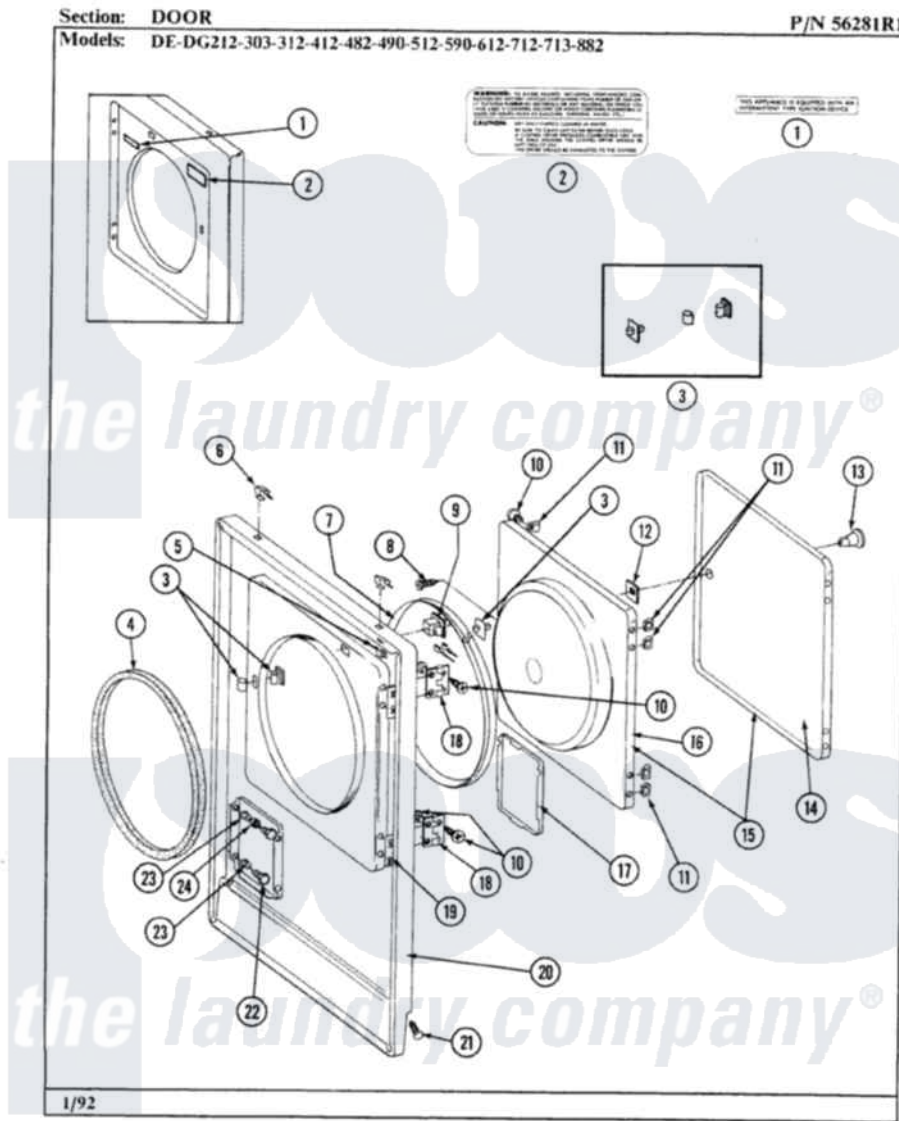

Maytag DE712 02 - DOOR

30

Maytag [Residential Maytag DE712 Dryer Parts](#) Parts Diagram 02 - DOOR
 Click on the part number to view part

Item	Original Part Number	Replaced By	Status	Part Description
2	Y313927			INSTRUCTION LABEL
3	306436			Door Latch Kit-W
4	314286			Seal For Front Panel
5	Y310376			Clip, Door Switch Harness
6	212982	22001650		Fastener, Spring
7	314077			Door Seal
8	314347	400021-1		Screw
9	Y305754	W10169313		Switch-Dor
10	Y314062			Screw, Door Hinge And Panel
11	Y313910			Clip, Door Liner To Outer Panel
12	Y313911			Door Strike Retainer
13	303942		Not Available	KNOB AND SCREW
14	Y313908			DOOR PANEL-WHITE
15	Y304579			DOOR (WHT)
"	Y306668			DOOR (WHT)
				INNER DOOR WITH KNOB &

16	305835		Not Available	INNER DOOR WITH KNOB & SCRE
"	306676		Not Available	INNER DOOR WITH KNOB
18	Y304577	33001230		Hinge, Door
19	Y313907			Fastener, Twin
20	304595	3369903		Dishrack
21	204439			Screw And Fstner Assembly