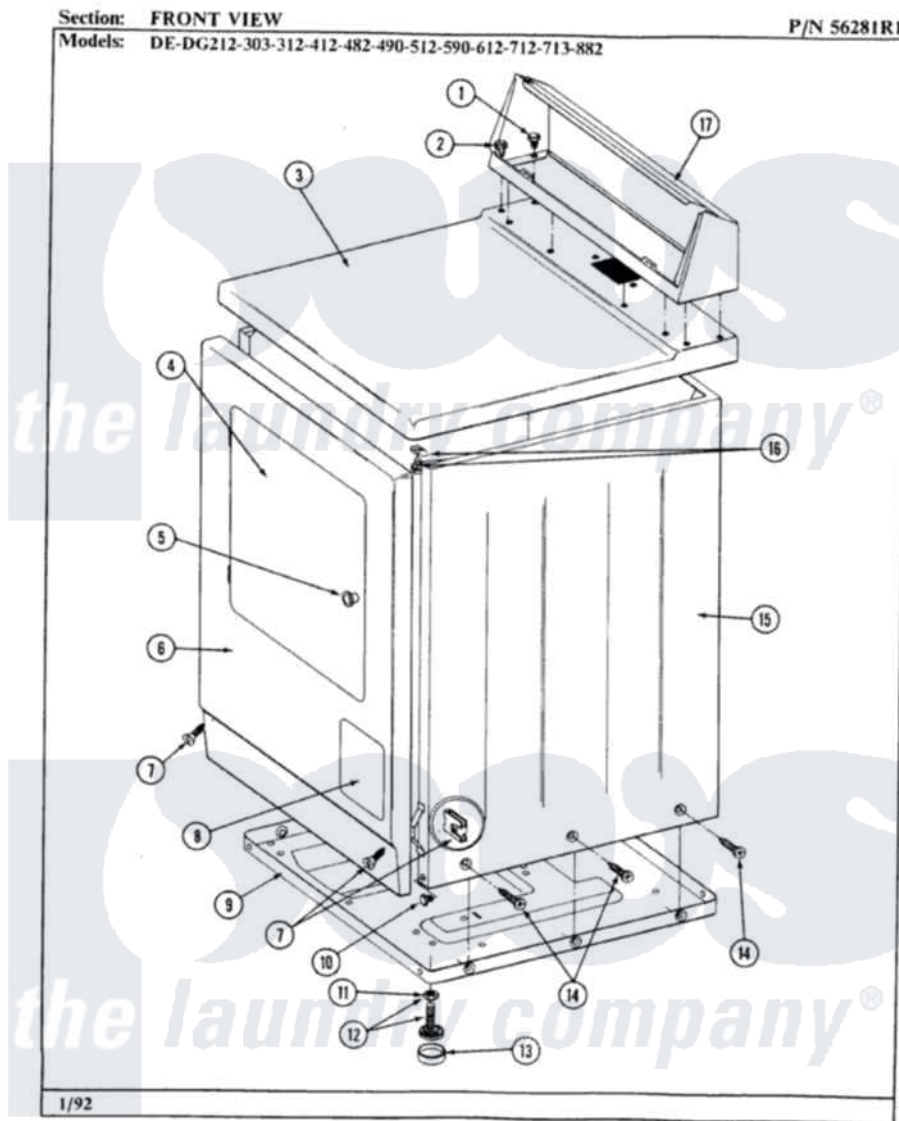

# Maytag DE712 03 - FRONT VIEW

26

Maytag [Residential Maytag DE712 Dryer Parts](#) Parts Diagram 03 - FRONT VIEW  
 Click on the part number to view part

Item	Original Part Number	Replaced By	Status	Part Description
1	211194		Not Available	LOCK WASHER
2	<a href="#">Y313559</a>			Screw
3	<a href="#">307104</a>			Top Cover Assembly
4	Y306668			DOOR (WHT)
5	303942		Not Available	KNOB AND SCREW
6	304595	<a href="#">3369903</a>		Dishrack
7	<a href="#">204439</a>			Screw And Fstner Assembly
9	Y303361		Not Available	BASE ASSY. (UPPER & LOWER)
10	Y310632	<a href="#">1163839</a>		Screw
11	Y052740	<a href="#">62739</a>		Nut, Lock
12	<a href="#">Y305086</a>			Adjustable Leg And Nut
13	<a href="#">Y314137</a>			Foot, Rubber
14	<a href="#">213007</a>			Xfor Cabinet See Cabinet, Back
15	305302		Not Available	CABINET-WHITE
16	<a href="#">204445</a>			Screw And Fastener Assembly