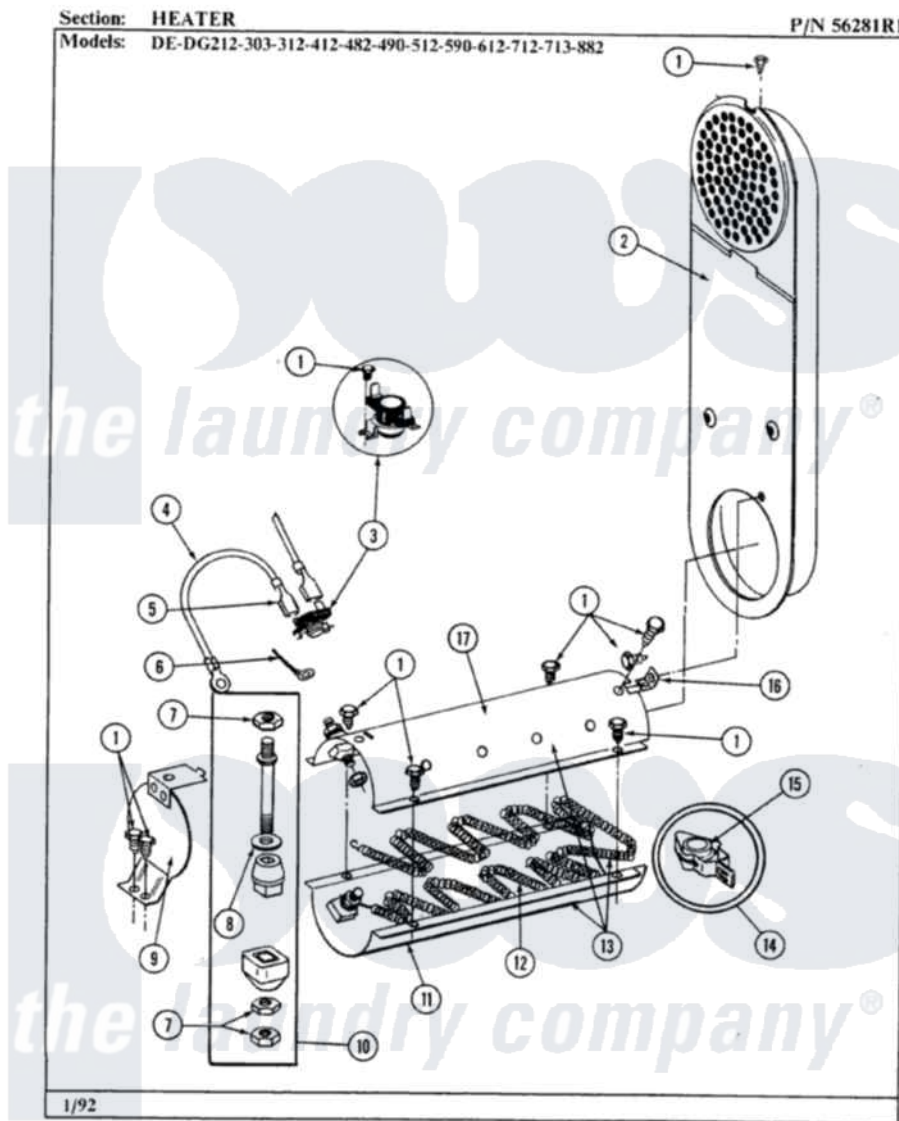

Maytag DE712 04 - HEATER

36

Maytag [Residential Maytag DE712 Dryer Parts](#) Parts Diagram 04 - HEATER
 Click on the part number to view part

Item	Original Part Number	Replaced By	Status	Part Description
1	211294	90767		Screw, 8A X 3/8 HeX Washer Head Tapping
2	Y303362			Inlet Duct Assembly - DE
3	303396			Thermostat, Hi-Limit
"	303896			Hi-Limit Thermostat-Canada
4	Y304693			Jumper Wire
5	210745			Wire Terminal
6	306448		Not Available	WIRE
7	311484	112432		Nut
8	311093			Washer, Terminal Connection
9	304124		Not Available	HEATER SHIELD
10	Y304596			Terminal Insulator Assembly
11	Y313576			Heater Chamber, Bottom
12	Y313538			Heater Element 240 Volt
"	Y304837	W10116793		Element
13	Y303404			Heater Assembly Complete
14	Y303881			Clip And Insulator Assembly