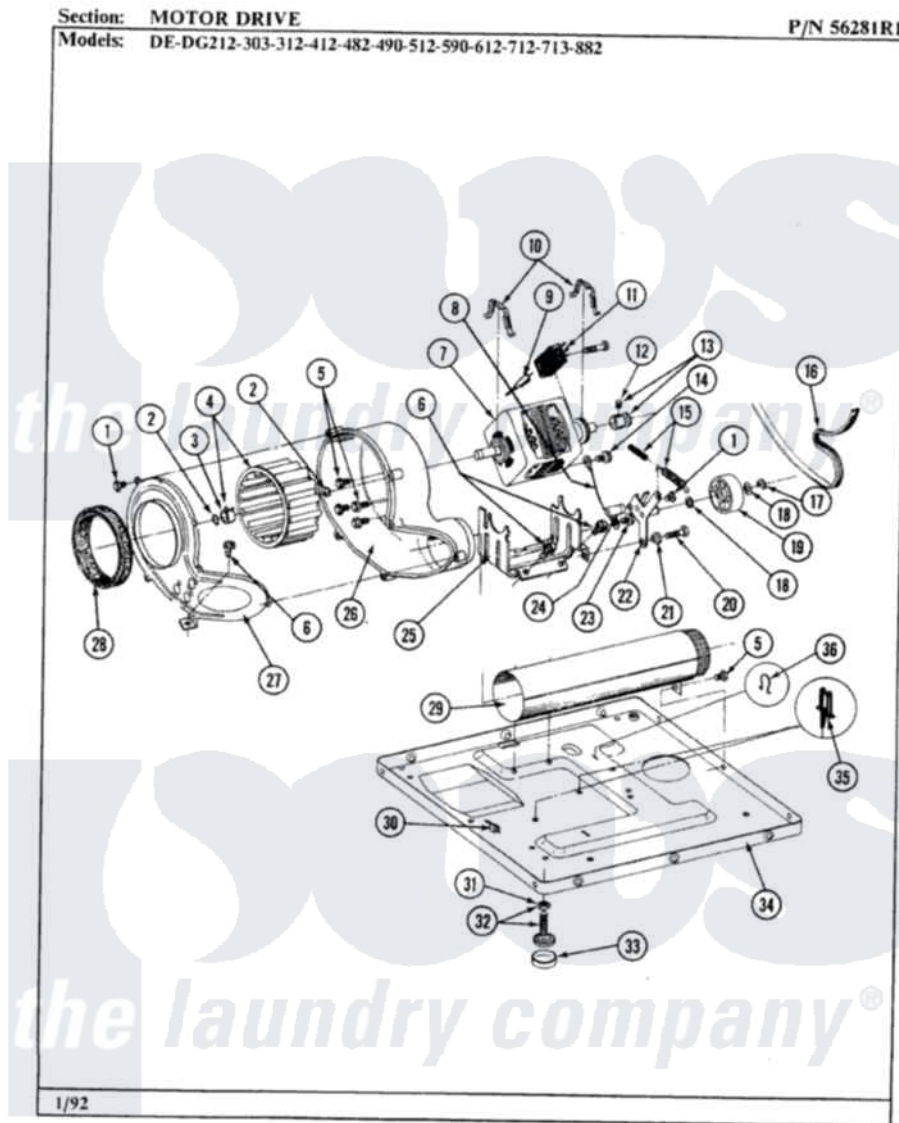

Maytag DE712 05 - MOTOR DRIVE

-40-

Maytag [Residential Maytag DE712 Dryer Parts](#) Parts Diagram 05 - MOTOR DRIVE
 Click on the part number to view part

Item	Original Part Number	Replaced By	Status	Part Description
1	Y312961	W10116751		Screw
2	410233	9703438		Ring-Retrn
3	312967			Clamp, Blower Housing
4	Y303836			Blower Wheel Assembly And Clamp
5	Y310632	1163839		Screw
6	Y313561			Screw---NA
7	Y303358	W10410999		Motor-Drive
8	901220			Ground Wire
9	306448		Not Available	WIRE
10	Y015825			Clip, Motor To Motor Support
11	Y303877		Not Available	SWITCH, MOTOR EXTERNAL START No.303358-2, No.303358-4, 303358-7
"	Y303879			Switch, Motor External Start
"	306207		Not Available	(PROD. No.303358-8 & No.303358-9)
12	Y053241			Set Screw, Motor Pulley

13	Y305185	6-3051850	Pulley- MO
14	910343	488234	Screw 8-32 X 1/4
15	Y303945		IDLER SPRING ASSY. W/PLUG
16	Y312959		Poly "V" Belt For Tumbler
17	312958	354987	Ring, Retaining
18	Y312527		Washer, Idler Shaft
19	Y303705	6-3037050	Pulley- ID
20	Y014874		Screw, Idler Arm And Sleeve
21	Y312894	315772	Sleeve, Idler Arm
22	Y303363	6-3033630	Idler Arm
23	211294	90767	Screw, 8A X 3/8 HeX Washer Head Tapping
24	Y313582	W10116756	Spacer
25	312897		Not Available
26	Y312893		SUPPORT, MOTOR
27	314846		Housing, Blower
"	Y312895		Not Available
28	Y312901		COVER FOR BLOWER---NA
29	Y303442		Seal, Housing Cover
30	Y310376		EXHAUST DUCT ASSEMBLY
31	Y052740	62739	Clip, Door Switch Harness
32	Y305086		Nut, Lock
33	Y314137		Adjustable Leg And Nut
34	Y303361		Not Available
35	Y313262	W10116752	Foot, Rubber
36	410490		BASE ASSY. (UPPER & LOWER)
			Retainer-
			Spring, Retainer Wire Harness