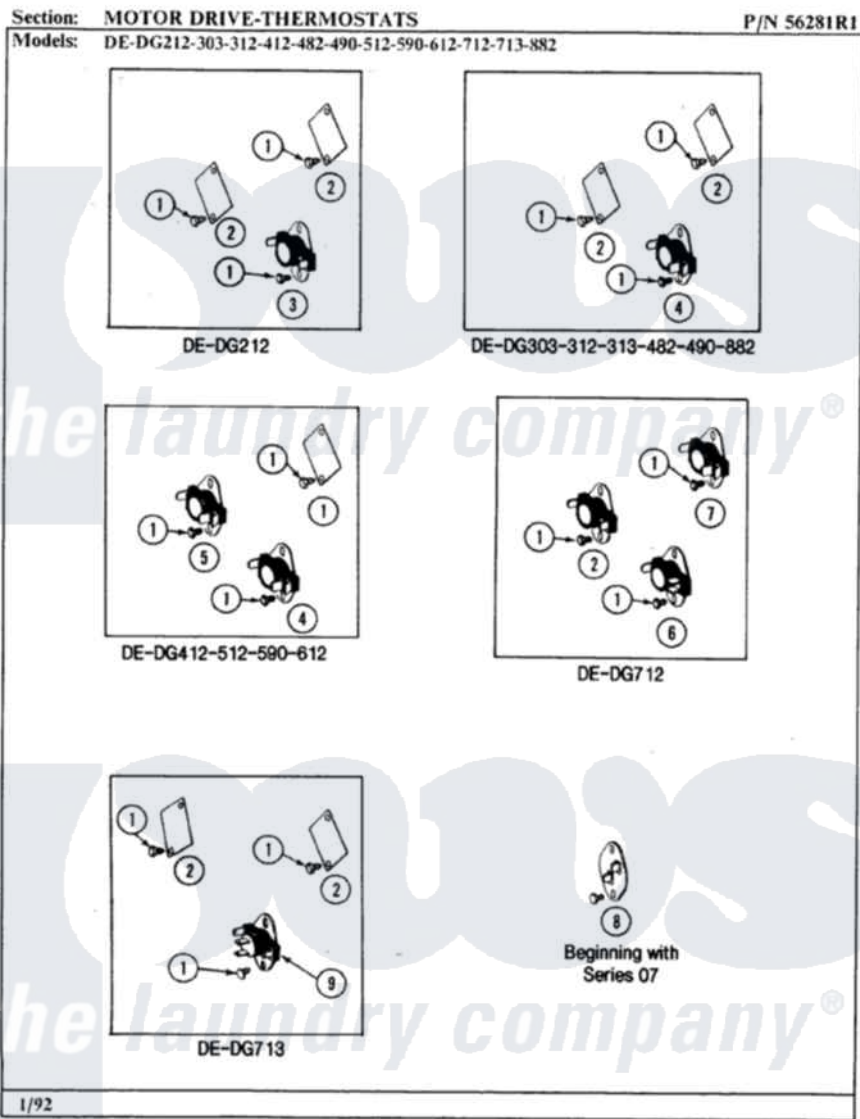

Maytag DE712 06 - MOTOR DRIVE-THERMOSTATS

Maytag [Residential Maytag DE712 Dryer Parts](#) Parts Diagram 06 - MOTOR DRIVE-THERMOSTATS
 Click on the part number to view part

Item	Original Part Number	Replaced By	Status	Part Description
1	211294	90767		Screw, 8A X 3/8 HeX Washer Head Tapping
3	303392			Thermostat, Cycling
6	Y303391	33303391		Thermostat, Cycling
7	305953			Cool Down Thermostat
8	306604			Cut-Off, Thermal Part Not Used