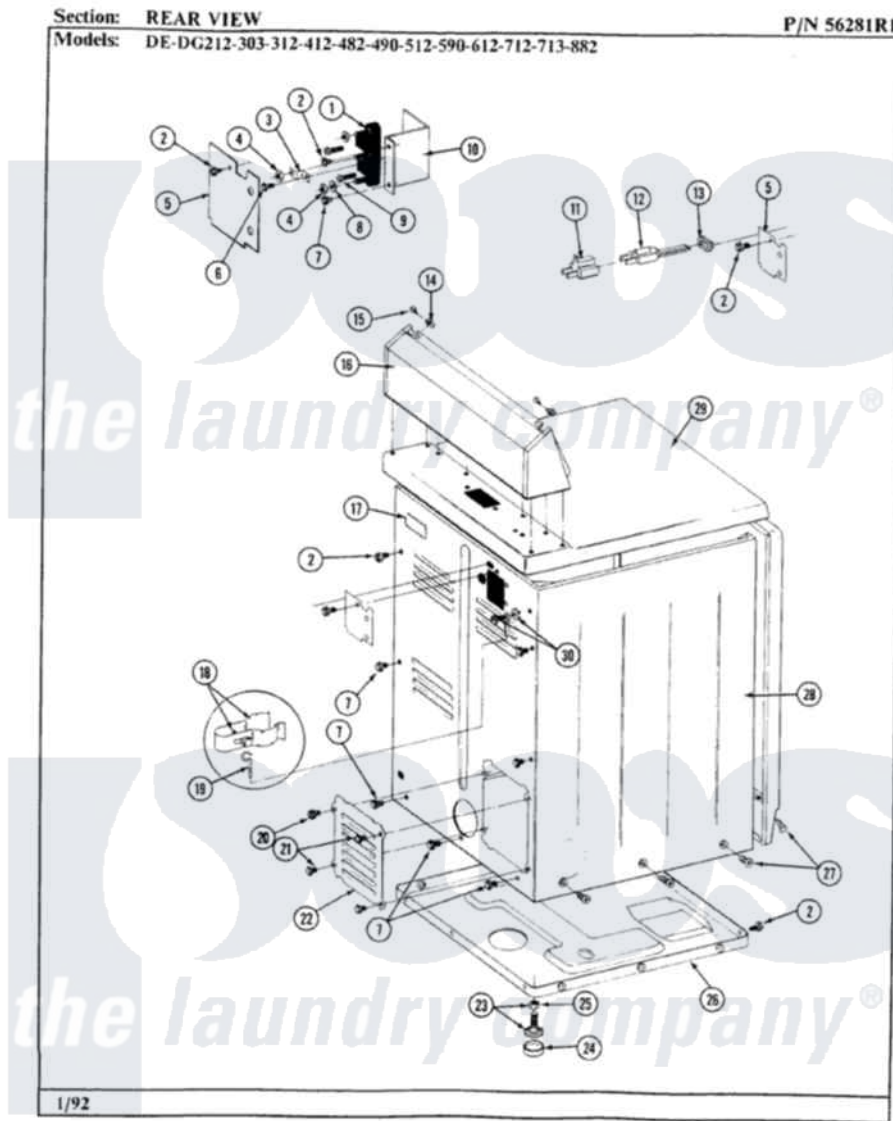

# Maytag DE712 07 - REAR VIEW

28

Maytag [Residential Maytag DE712 Dryer Parts](#) Parts Diagram 07 - REAR VIEW  
 Click on the part number to view part

Item	Original Part Number	Replaced By	Status	Part Description
1	<a href="#">400008</a>			Block, Terminal
2	<a href="#">Y313561</a>			Screw---NA
3	<a href="#">Y312184</a>			Strap, Grounding
4	311484	<a href="#">112432</a>		Nut
5	Y312905		Not Available	COVER, TERMINAL
6	Y311423	<a href="#">489483</a>		Screw 10-32 X 1/2
7	Y310632	<a href="#">1163839</a>		Screw
8	<a href="#">Y311270</a>			Washer, Terminal Block
9	Y312209	<a href="#">W10001200</a>		Screw
10	<a href="#">Y312904</a>			Bracket, Terminal Block
14	<a href="#">215075</a>			Fastener, Control Panel To Console
15	<a href="#">210932</a>			Screw, No.8 X 9/16 Ctsk Note: Screw, Inlet Duct
16	<a href="#">Y305193</a>			Console
17	214519			LABEL, ELECTRICAL INSTR. PART NOT USED-GAS MODELS ONLY

18	<a href="#">301548</a>		Clamp, Ground Wire
19	<a href="#">311155</a>		Ground Wire And Clamp
20	<a href="#">Y313559</a>		Screw
21	211294	<a href="#">90767</a>	Screw, 8A X 3/8 HeX Washer Head Tapping
22	Y312951	Not Available	ACCESS COVER, BACK
23	<a href="#">Y305086</a>		Adjustable Leg And Nut
24	<a href="#">Y314137</a>		Foot, Rubber
25	Y052740	<a href="#">62739</a>	Nut, Lock
26	Y303361	Not Available	BASE ASSY. (UPPER & LOWER)
27	<a href="#">213007</a>		Xfor Cabinet See Cabinet, Back
28	305302	Not Available	CABINET-WHITE
29	<a href="#">307104</a>		Top Cover Assembly
30	303846	<a href="#">22003781</a>	Screw, Ground Strap