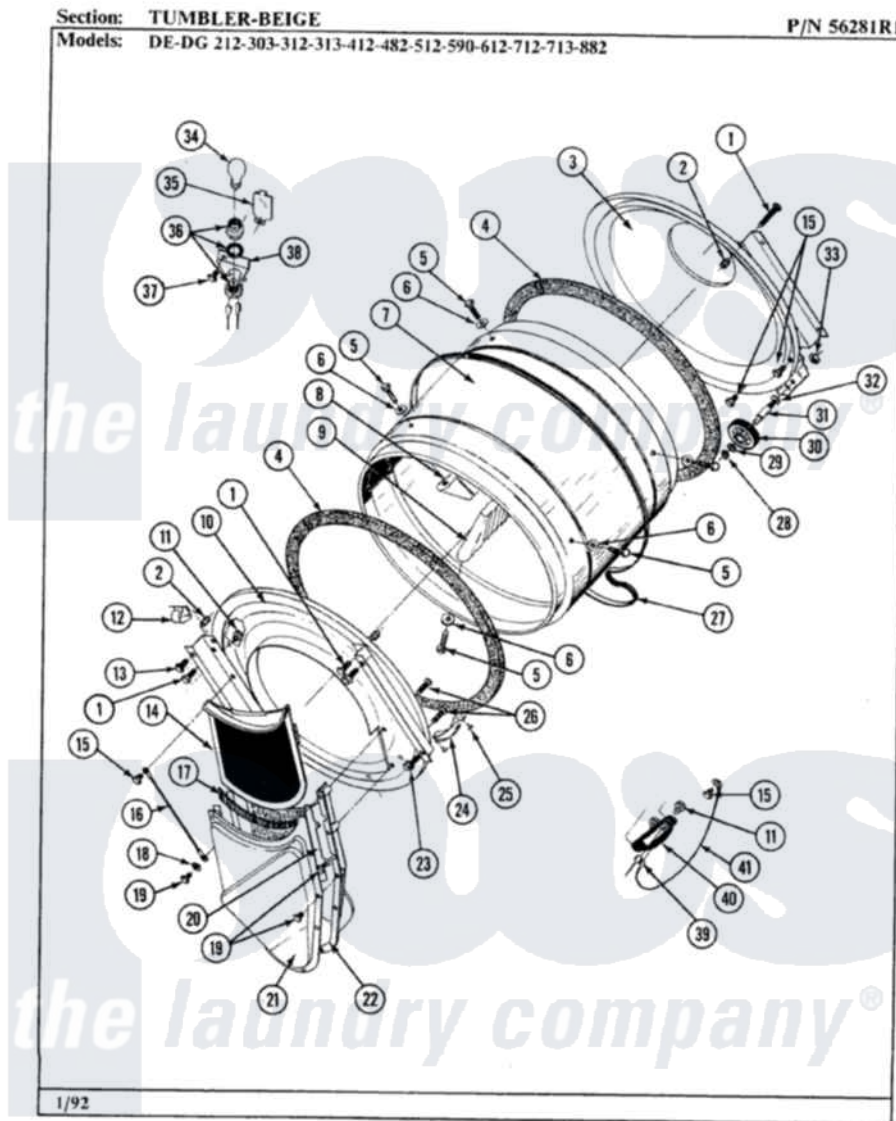

Maytag DE712 08 - TUMBLER-BEIGE

34

Maytag Residential Maytag DE712 Dryer Parts Parts Diagram 08 - TUMBLER-BEIGE
 Click on the part number to view part

Item	Original Part Number	Replaced By	Status	Part Description
1	313764		Not Available	SCREW
2	313915	31-3915		Tech Sheet
3	Y306660	33001106		Back, Tumbler
4	314820			Seal, Tumbler
5	Y310759			Screw, Tumbler Baffles
6	314158			Washer, Baffle To Tumbler
7	306663		Not Available	TUMBLER W/BAFFLES
"	314802		Not Available	TUMBLER W/OUT BAFFLES
8	314803	33001012		Baffle
9	314804	33001004		Baffle, Tall
10	306678		Not Available	TUMBLER FRONT
11	Y251119	3177991		Screw
12	Y310376			Clip, Door Switch Harness
13	Y313561			Screw---NA
14	Y306666	33001003		Screen, Lint
15	211294	90767		Screw, 8A X 3/8 HeX Washer Head Tapping

16	205810		Wire, Ground
17	Y313796		Lint Seal
18	310557		Washer
19	Y312961	W10116751	Screw
20	Y313795		Guide For Lint Screen
21	Y312964	Not Available	OUTLET DUCT - OUTER HALF
22	306656	Not Available	OUTLET DUCT & GRID ASSEMBLY
"	306657	Not Available	OUTLET DUCT & GRID
23	Y310632	1163839	Screw
24	306508		Tumbler Bearing Kit ---W
25	210720		Rivet, Bearing To Tumbler Fmt
26	Y314110	33002917	Screw, No.10-16
27	Y312959		Poly "V" Belt For Tumbler
28	410233	9703438	Ring-Retrnr
29	312535		Washer, Vault Mounting Brk.
30	Y303373	12001541	Drum Roller/Washer Assembly--W
31	Y312948	6-3129480	Shaft- Tumbler
32	Y313347	312535	Washer, Vault Mounting Brk.
33	312538	33001443	Nut, Hex
34	300909	8009	Bulb-Light
35	Y312892	33312892	Lens
36	300910	Not Available	RECEPTACLE
37	310207		Screw, No.6 X 1/4 Inch
38	312903	Not Available	LAMP BRACKET
39	Y312658		Receptacle, Sensor Ground Wire
40	304997		Sensor Assembly With Screws
41	Y303711		Sensor Ground Wire