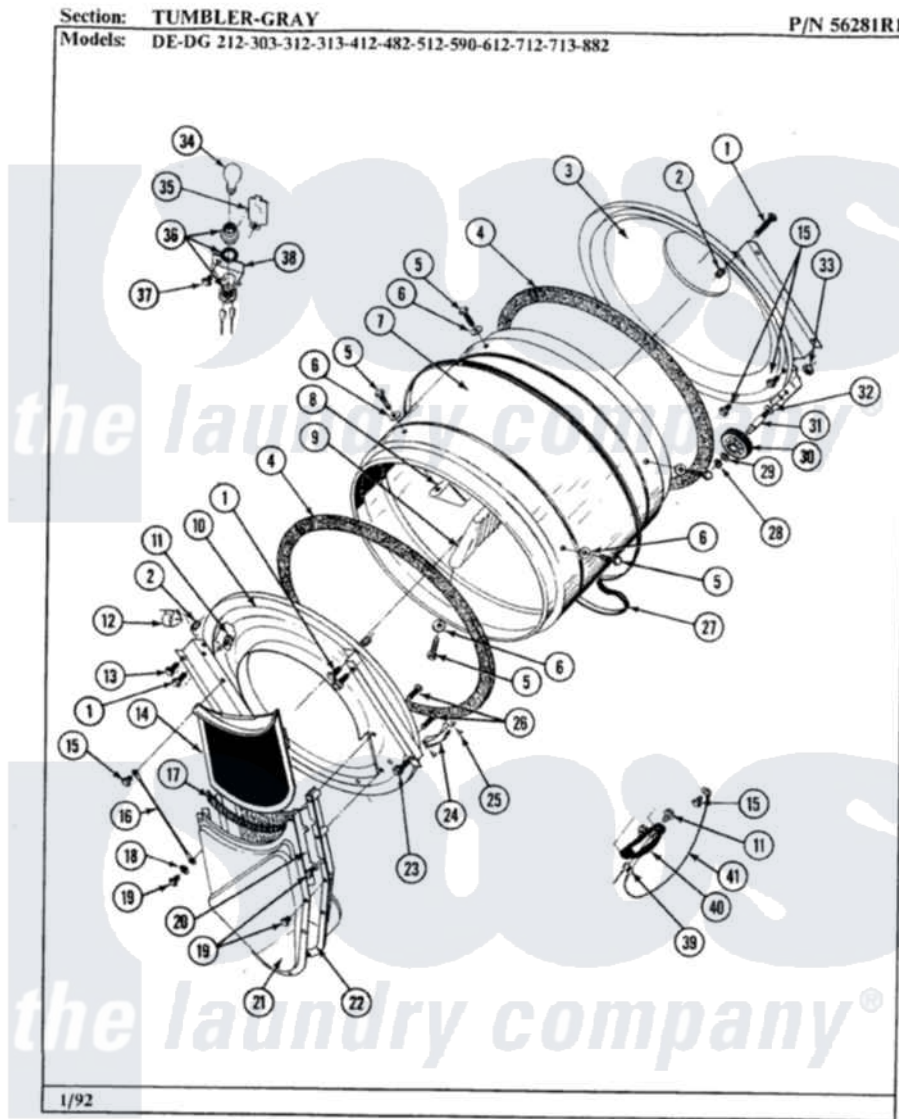

# Maytag DE712 09 - TUMBLER-GRAY

32

Maytag Residential Maytag DE712 Dryer Parts Parts Diagram 09 - TUMBLER-GRAY  
Click on the part number to view part

Item	Original Part Number	Replaced By	Status	Part Description
1	313764		Not Available	SCREW
2	313915	<a href="#">31-3915</a>		Tech Sheet
3	Y306660	<a href="#">33001106</a>		Back, Tumbler
4	Y313541	<a href="#">33313541</a>		Seal- Tumbler
5	<a href="#">Y310759</a>			Screw, Tumbler Baffles
6	<a href="#">314158</a>			Washer, Baffle To Tumbler
7	305187		Not Available	TUMBLER W/BAFFLES
"	Y314153		Not Available	TUMBLER No.
8	314154		Not Available	TUMBLER BAFFLE - SHORT
9	314155	<a href="#">33001004</a>		Baffle, Tall
10	Y304676		Not Available	TUMBLER FRONT ASSEMBLY
11	Y251119	<a href="#">3177991</a>		Screw
12	<a href="#">Y310376</a>			Clip, Door Switch Harness
13	<a href="#">Y313561</a>			Screw---NA
14	Y304388	<a href="#">33001003</a>		Screen, Lint
				Screw, 2 1/8 Hex Washer