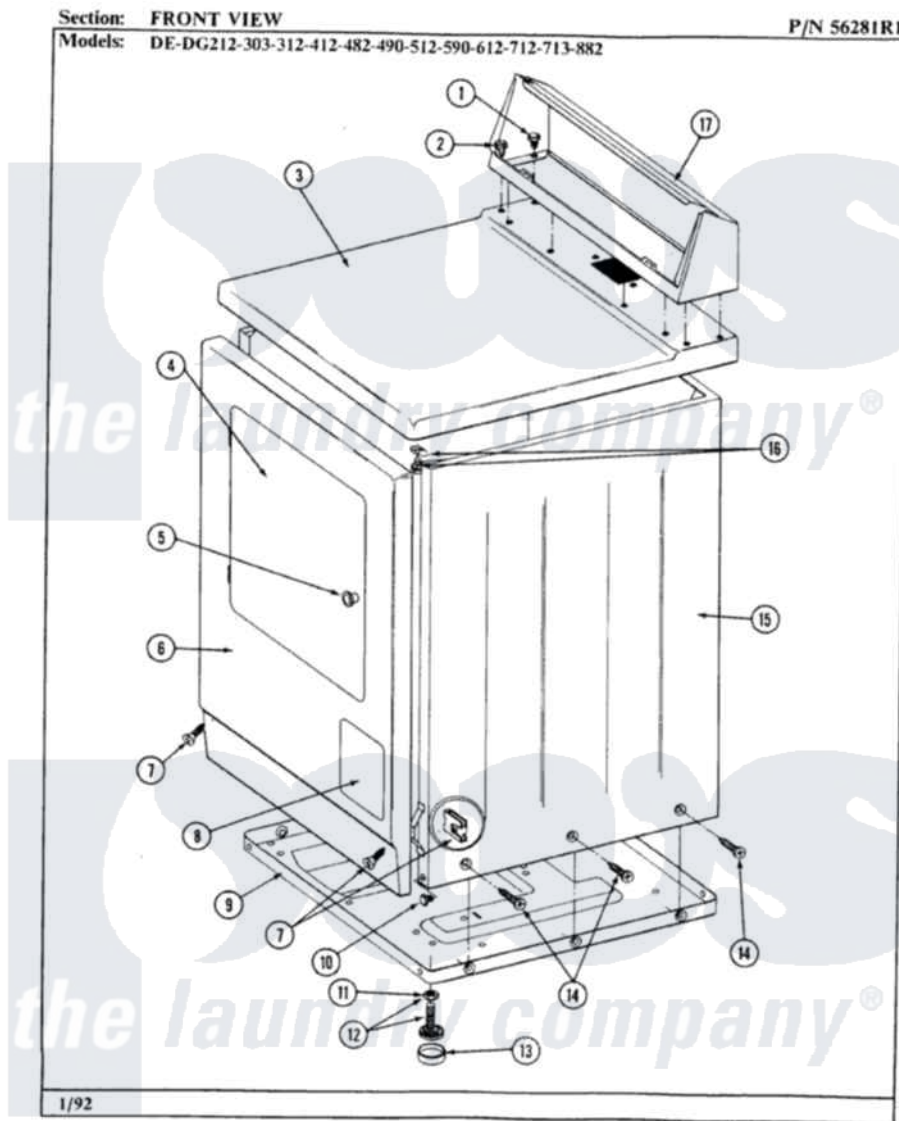

Maytag DE713 03 - FRONT VIEW

26

Maytag [Residential Maytag DE713 Dryer Parts](#) Parts Diagram 03 - FRONT VIEW
 Click on the part number to view part

Item	Original Part Number	Replaced By	Status	Part Description
1	211194		Not Available	LOCK WASHER
2	Y313559			Screw
3	307104			Top Cover Assembly
4	Y306668			DOOR (WHT)
5	303942		Not Available	KNOB AND SCREW
6	304595	3369903		Dishrack
7	204439			Screw And Fstner Assembly
9	Y303361		Not Available	BASE ASSY. (UPPER & LOWER)
10	Y310632	1163839		Screw
11	Y052740	62739		Nut, Lock
12	Y305086			Adjustable Leg And Nut
13	Y314137			Foot, Rubber
14	213007			Xfor Cabinet See Cabinet, Back
15	305302		Not Available	CABINET-WHITE
16	204445			Screw And Fastener Assembly