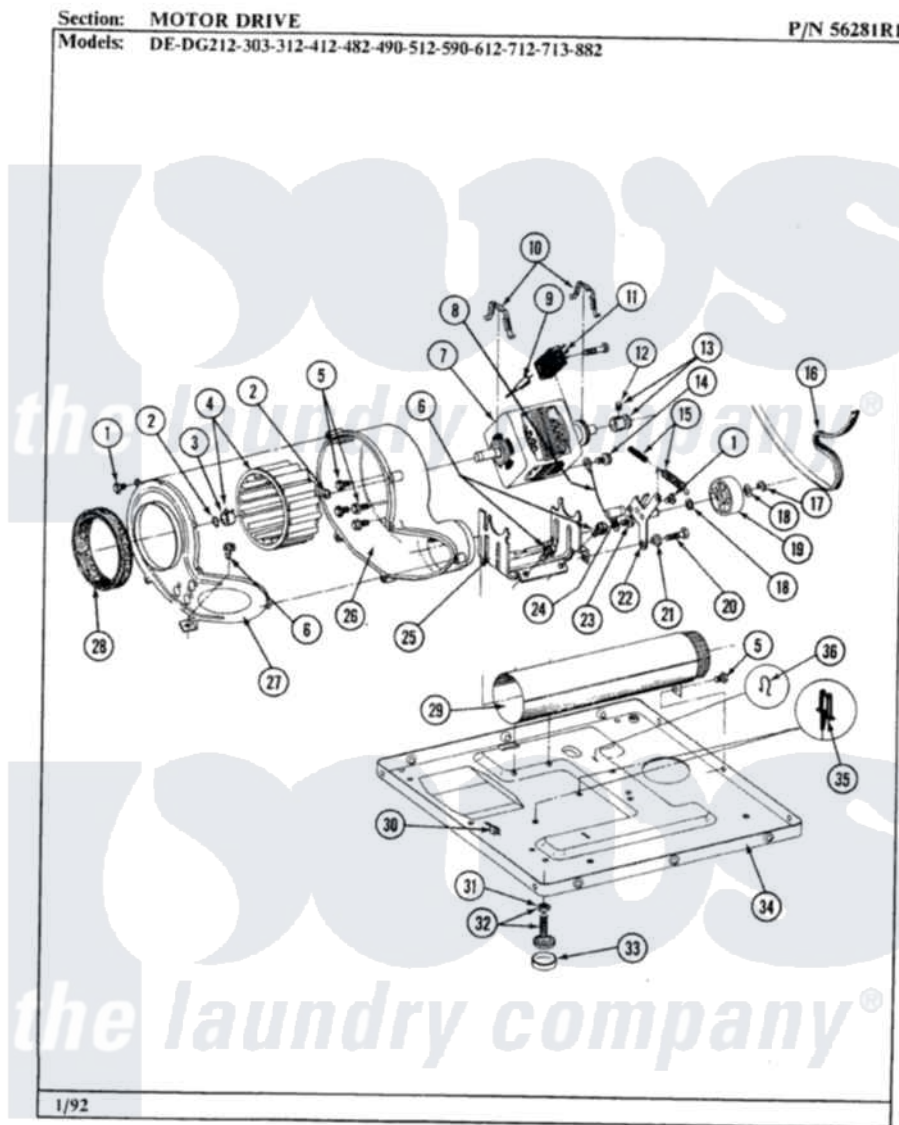

Maytag DE713 05 - MOTOR DRIVE

-40-

Maytag [Residential Maytag DE713 Dryer Parts](#) Parts Diagram 05 - MOTOR DRIVE
 Click on the part number to view part

Item	Original Part Number	Replaced By	Status	Part Description
1	Y312961	W10116751		Screw
2	410233	9703438		Ring-Retrn
3	312967			Clamp, Blower Housing
4	Y303836			Blower Wheel Assembly And Clamp
5	Y310632	1163839		Screw
6	Y313561			Screw---NA
7	Y303358	W10410999		Motor-Drive
8	901220			Ground Wire
9	306448		Not Available	WIRE
10	Y015825			Clip, Motor To Motor Support
11	Y303877		Not Available	SWITCH, MOTOR EXTERNAL START No.303358-2, No.303358-4, 303358-7
"	Y303879			Switch, Motor External Start
"	306207		Not Available	(PROD. No.303358-8 & No.303358-9)
12	Y053241			Set Screw, Motor Pulley

13	Y305185	6-3051850	Pulley- MO
14	910343	488234	Screw 8-32 X 1/4
15	Y303945		IDLER SPRING ASSY. W/PLUG
16	Y312959		Poly "V" Belt For Tumbler
17	312958	354987	Ring, Retaining
18	Y312527		Washer, Idler Shaft
19	Y303705	6-3037050	Pulley- ID
20	Y014874		Screw, Idler Arm And Sleeve
21	Y312894	315772	Sleeve, Idler Arm
22	Y303363	6-3033630	Idler Arm
23	211294	90767	Screw, 8A X 3/8 HeX Washer Head Tapping
24	Y313582	W10116756	Spacer
25	312897		Not Available
26	Y312893		SUPPORT, MOTOR
27	314846		Housing, Blower
"	Y312895		Not Available
28	Y312901		COVER FOR BLOWER---NA
29	Y303442		Seal, Housing Cover
30	Y310376		EXHAUST DUCT ASSEMBLY
31	Y052740	62739	Clip, Door Switch Harness
32	Y305086		Nut, Lock
33	Y314137		Adjustable Leg And Nut
34	Y303361		Not Available
35	Y313262	W10116752	Foot, Rubber
36	410490		BASE ASSY. (UPPER & LOWER)
			Retainer-
			Spring, Retainer Wire Harness