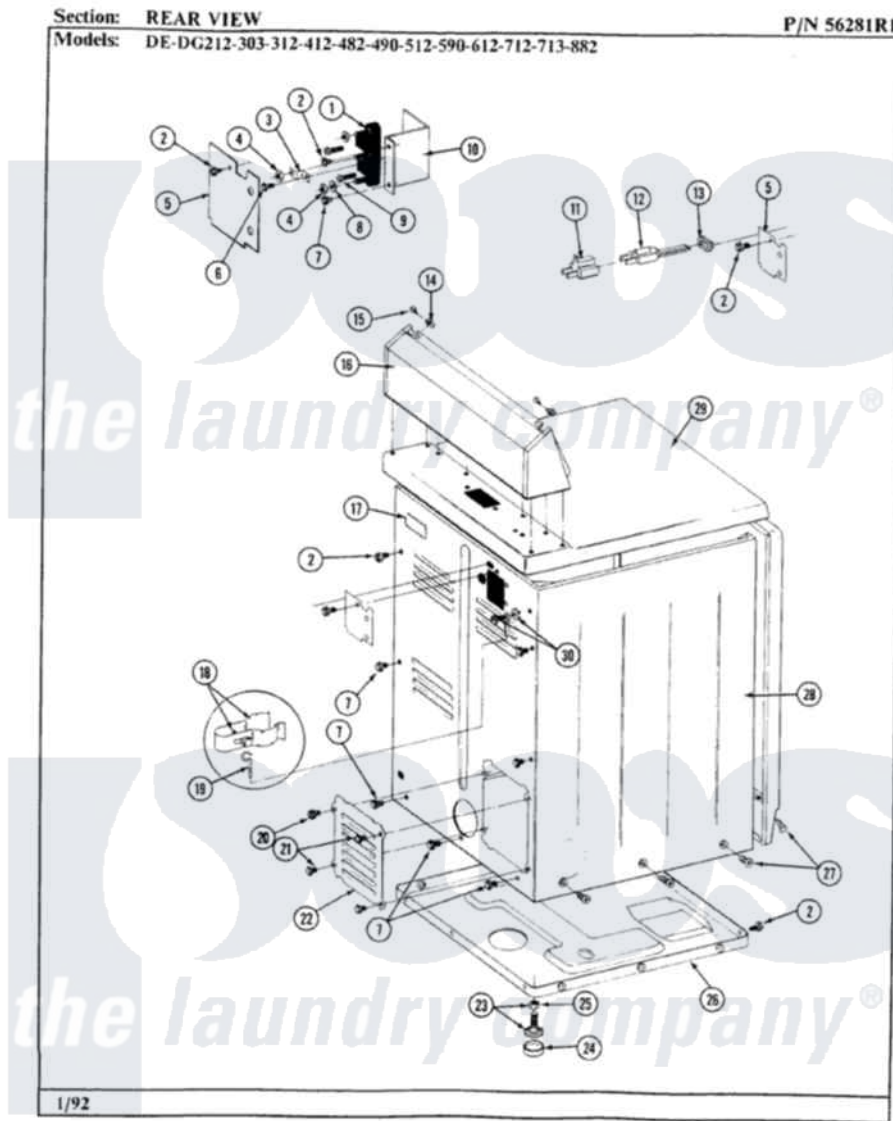

# Maytag DE713 07 - REAR VIEW

28

Maytag [Residential Maytag DE713 Dryer Parts](#) Parts Diagram 07 - REAR VIEW  
 Click on the part number to view part

Item	Original Part Number	Replaced By	Status	Part Description
1	<a href="#">400008</a>			Block, Terminal
2	<a href="#">Y313561</a>			Screw---NA
3	<a href="#">Y312184</a>			Strap, Grounding
4	311484	<a href="#">112432</a>		Nut
5	Y312905		Not Available	COVER, TERMINAL
6	Y311423	<a href="#">489483</a>		Screw 10-32 X 1/2
7	Y310632	<a href="#">1163839</a>		Screw
8	<a href="#">Y311270</a>			Washer, Terminal Block
9	Y312209	<a href="#">W10001200</a>		Screw
10	<a href="#">Y312904</a>			Bracket, Terminal Block
14	<a href="#">215075</a>			Fastener, Control Panel To Console
15	<a href="#">210932</a>			Screw, No.8 X 9/16 Ctsk Note: Screw, Inlet Duct
16	<a href="#">Y305193</a>			Console
17	214519			LABEL, ELECTRICAL INSTR. PART NOT USED-GAS MODELS ONLY

18	<a href="#">301548</a>		Clamp, Ground Wire
19	<a href="#">311155</a>		Ground Wire And Clamp
20	<a href="#">Y313559</a>		Screw
21	211294	<a href="#">90767</a>	Screw, 8A X 3/8 HeX Washer Head Tapping
22	Y312951	Not Available	ACCESS COVER, BACK
23	<a href="#">Y305086</a>		Adjustable Leg And Nut
24	<a href="#">Y314137</a>		Foot, Rubber
25	Y052740	<a href="#">62739</a>	Nut, Lock
26	Y303361	Not Available	BASE ASSY. (UPPER & LOWER)
27	<a href="#">213007</a>		Xfor Cabinet See Cabinet, Back
28	305302	Not Available	CABINET-WHITE
29	<a href="#">307104</a>		Top Cover Assembly
30	303846	<a href="#">22003781</a>	Screw, Ground Strap