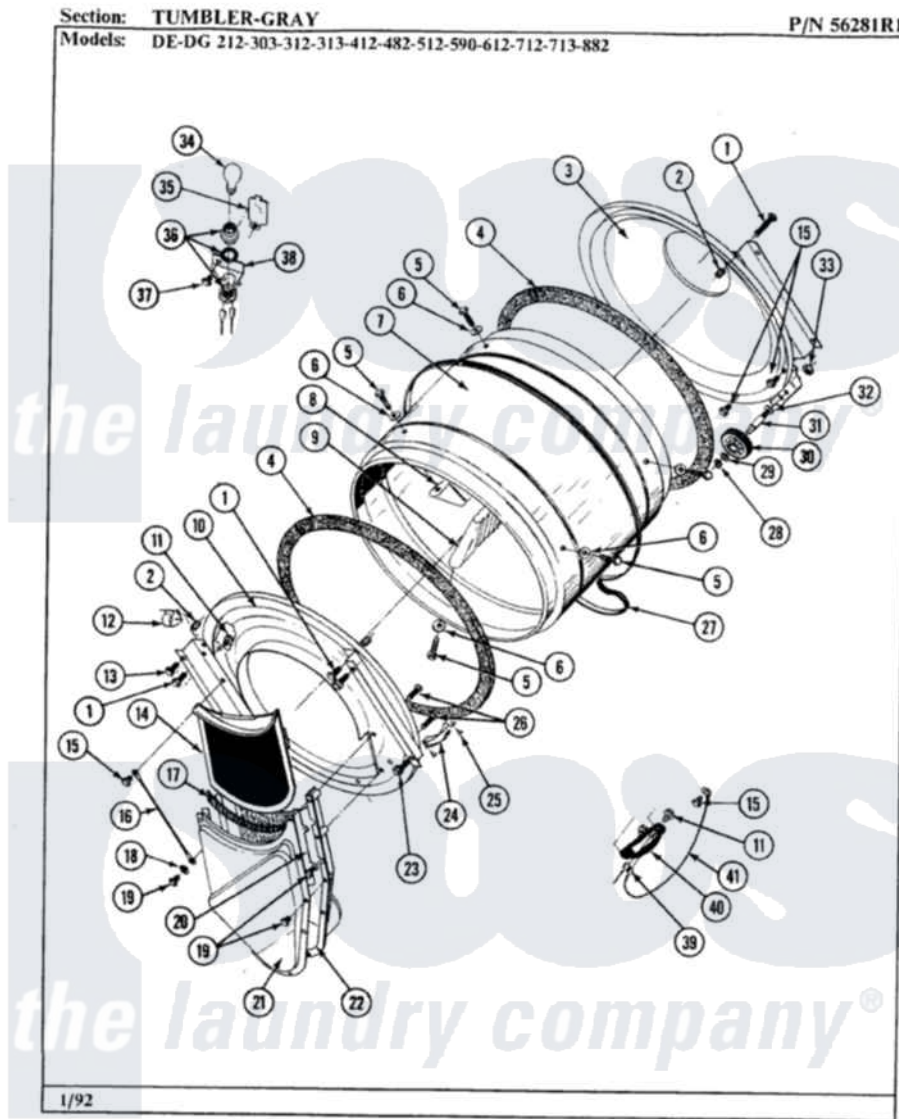

Maytag DE713 09 - TUMBLER-GRAY

32

Maytag Residential Maytag DE713 Dryer Parts Parts Diagram 09 - TUMBLER-GRAY
Click on the part number to view part

Item	Original Part Number	Replaced By	Status	Part Description
1	313764		Not Available	SCREW
2	313915	31-3915		Tech Sheet
3	Y306660	33001106		Back, Tumbler
4	Y313541	33313541		Seal- Tumbler
5	Y310759			Screw, Tumbler Baffles
6	314158			Washer, Baffle To Tumbler
7	305187		Not Available	TUMBLER W/BAFFLES
"	Y314153		Not Available	TUMBLER No.
8	314154		Not Available	TUMBLER BAFFLE - SHORT
9	314155	33001004		Baffle, Tall
10	Y304676		Not Available	TUMBLER FRONT ASSEMBLY
11	Y251119	3177991		Screw
12	Y310376			Clip, Door Switch Harness
13	Y313561			Screw---NA
14	Y304388	33001003		Screen, Lint
				Screw, 2 1/8 Hex Washer

15	211294	90767	Screw, 0A X 3/8 HEX WASHER
16	205810		Wire, Ground
17	Y313796		Lint Seal
18	310557		Washer
19	Y312961	W10116751	Screw
20	Y313795		Guide For Lint Screen
21	Y312964		Not Available
22	Y304810		Not Available
23	Y310632	1163839	Screw
24	306508		Tumbler Bearing Kit ----W
25	210720		Rivet, Bearing To Tumbler Fmt
26	Y314110	33002917	Screw, No.10-16
27	Y312959		Poly "V" Belt For Tumbler
28	410233	9703438	Ring-Retrn
29	312535		Washer, Vault Mounting Brk.
30	Y303373	12001541	Drum Roller/Washer Assembly--W
31	Y312948	6-3129480	Shaft- Tumbler
32	Y313347	312535	Washer, Vault Mounting Brk.
33	312538	33001443	Nut, Hex
34	300909	8009	Bulb-Light
35	Y312892	33312892	Lens
36	300910		Not Available
37	310207		Screw, No.6 X 1/4 Inch
38	312903		Not Available
39	Y312658		Receptacle, Sensor Ground Wire
40	304997		Sensor Assembly With Screws
41	Y303711		Sensor Ground Wire