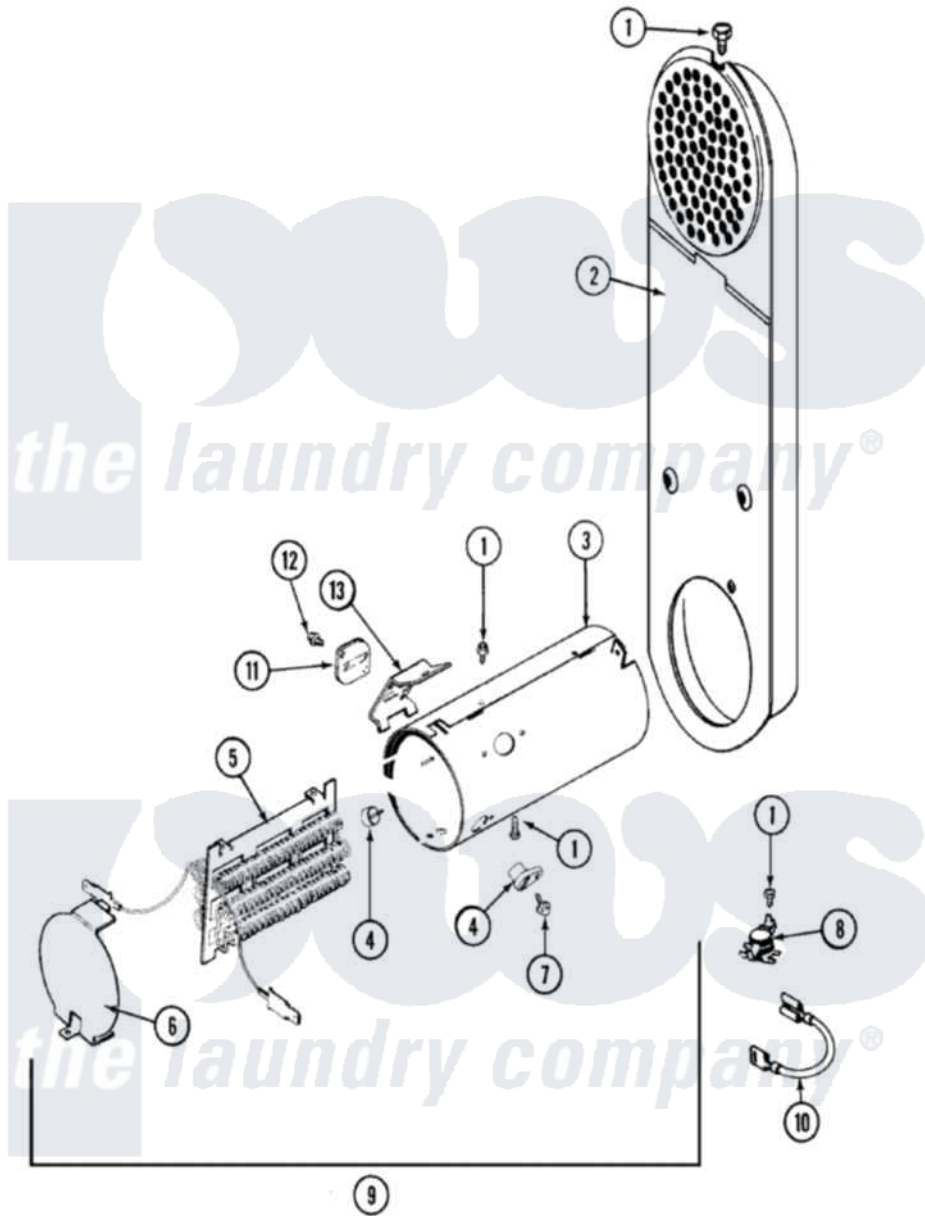

Maytag DE7500 05 - INLET DUCT & HEATER ASSEMBLY (SERIES A3)

Maytag Residential Maytag DE7500 Dryer Parts Parts Diagram 05 - INLET DUCT & HEATER ASSEMBLY (SERIES A3)
 Click on the part number to view part

Item	Original Part Number	Replaced By	Status	Part Description
1	211294	90767		Screw, 8A X 3/8 HeX Washer Head Tapping
2	307120		Not Available	INLET DUCT ASSY.
3	314995			Enclosure, Heater
4	314998			Insulator, Terminal
5	307185	308614		Heater Sub-Assembly
"	307184	Y308612		Heater Sub-Assembly
6	314999			Shield, Radiant
7	314554		Not Available	SCREW
8	308217			Thermostat, Hi-Limit
"	303396			Thermostat, Hi-Limit
9	307178			Heater Assembly
10	Y307173			Wire, Jumper
11	307473			Fuse, Thermal
12	314848	W10116760		Screw
13	315346			Bracket, Thermal Fuse