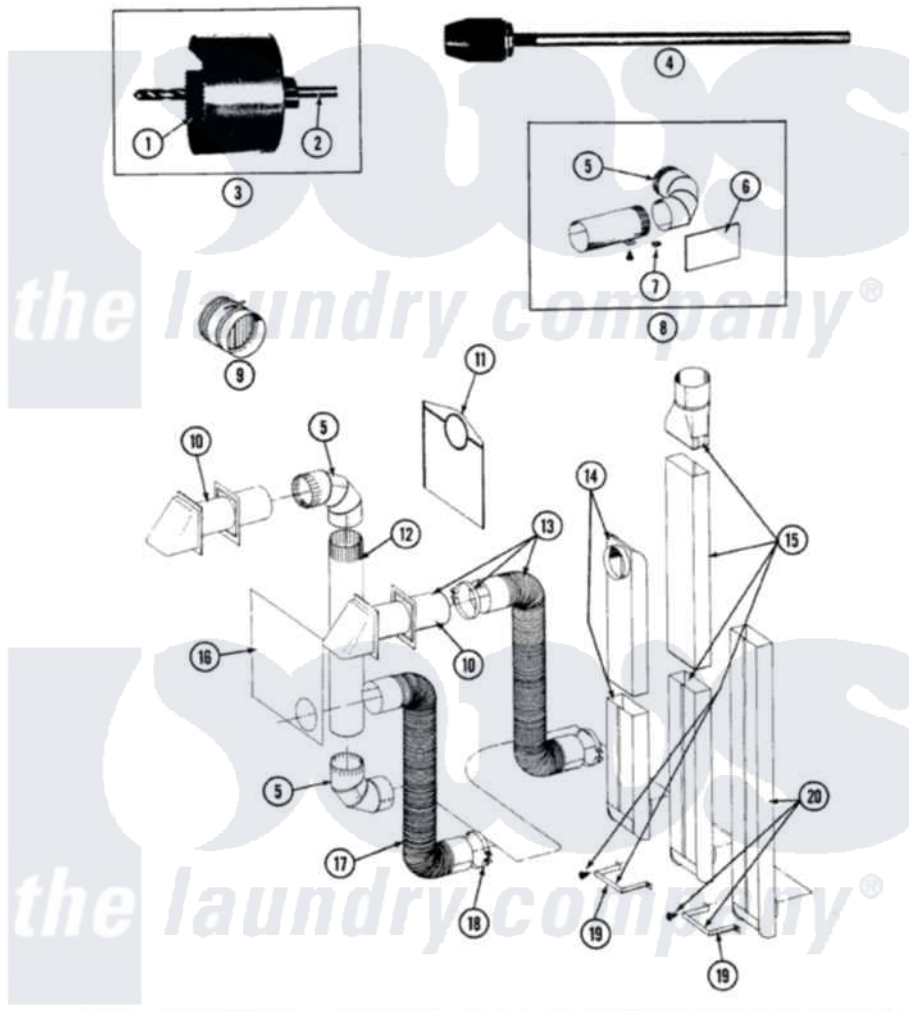

# Maytag DE7500 06 - INSTALLATION ACCESSORIES

SECTION: INSTALLATION ACCESSORIES  
 MODEL: ALL MODELS

Issue Date: 6/90

54

Maytag [Residential Maytag DE7500 Dryer Parts](#) Parts Diagram 06 - INSTALLATION ACCESSORIES  
 Click on the part number to view part

Item	Original Part Number	Replaced By	Status	Part Description
1	038179		Not Available	BLADE, SAW
2	038180		Not Available	REPLACEMENT DRILL
3	038766		Not Available	HOLE SAW W/DRILL BIT
4	<a href="#">038767</a>			Extension Chuck, Drill
5	<a href="#">Y059131</a>			Elbow, Venting
6	<a href="#">312302</a>			Insulation, Exhaust Duct Kit
7	<a href="#">213323</a>			Fastener, Exhaust Duct Kit
8	<a href="#">Y304652</a>			Exhaust Duct Kit
"	211294	<a href="#">90767</a>		Screw, 8A X 3/8 HeX Washer Head Tapping
9	059146		Not Available	DAMPER, BACK DRAFT
10	Y059129	<a href="#">4396007RW</a>		Vent Hood
11	311353		Not Available	BAG, LINT (DACRON)
12	<a href="#">Y059130</a>			Pipe, Venting
13	<a href="#">Y059143</a>			Flexible Vent Kit
14	<a href="#">Y059135</a>			Vent Duct Assembly
15	059144		Not Available	RECTANGULAR VENT KIT

16	Y059134		PLATE, ALUM. WINDOW (15``X20``)
17	Y304353	<a href="#">4396010RP</a>	6ft Scvent
18	<a href="#">Y304630</a>		Clamp, Flexible Duct
19	<a href="#">313272</a>		Bracket, Exhaust Deflector
"	211294	<a href="#">90767</a>	Screw, 8A X 3/8 HeX Washer Head Tapping
20	303736	Not Available	EXHAUST DEFLECTOR KIT