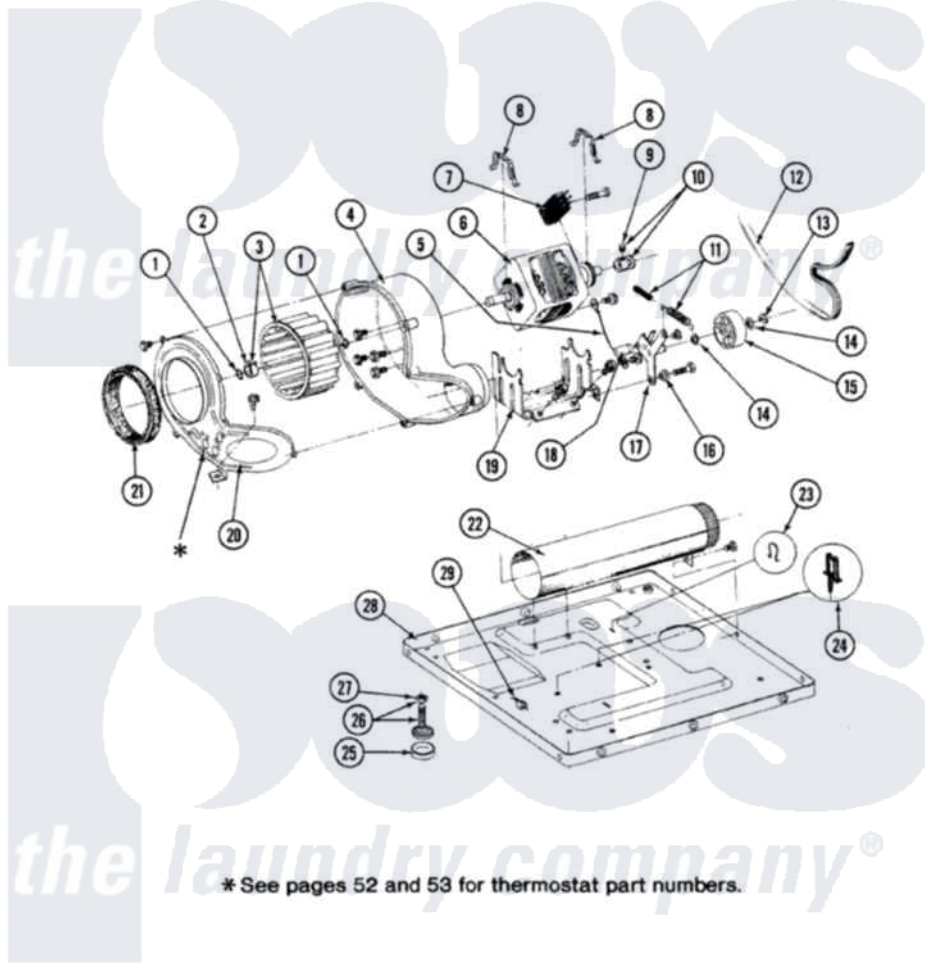

# Maytag DE7500 08 - MOTOR, BLOWER, BASE FRAME & THERMOSTATS

SECTION: MOTOR, BLOWER, BASE FRAME & THERMOSTATS  
 MODEL: DG-DE MODELS

Issue Date: 6/90

50

Maytag Residential Maytag DE7500 Dryer Parts Parts Diagram 08 - MOTOR, BLOWER, BASE FRAME & THERMOSTATS

[Click on the part number to view part](#)

Item	Original Part Number	Replaced By	Status	Part Description
1	410233	<a href="#">9703438</a>		Ring-Retrn
2	<a href="#">312967</a>			Clamp, Blower Housing
3	<a href="#">Y303836</a>			Blower Wheel Assembly And Clamp
4	Y310632	<a href="#">1163839</a>		Screw
"	<a href="#">Y312893</a>			Housing, Blower
5	<a href="#">901220</a>			Ground Wire
"	211294	<a href="#">90767</a>		Screw, 8A X 3/8 HeX Washer Head Tapping
"	910343	<a href="#">488234</a>		Screw 8-32 X 1/4
6	Y303358	<a href="#">W10410999</a>		Motor-Drve
7	306207		Not Available	(PROD. No.303358-8 & No.303358-9)
"	Y303877		Not Available	SWITCH, MOTOR EXTERNAL START No.303358-2, No.303358-4, 303358-7
"	<a href="#">Y303879</a>			Switch, Motor External Start
8	<a href="#">Y015825</a>			Clip, Motor To Motor Support