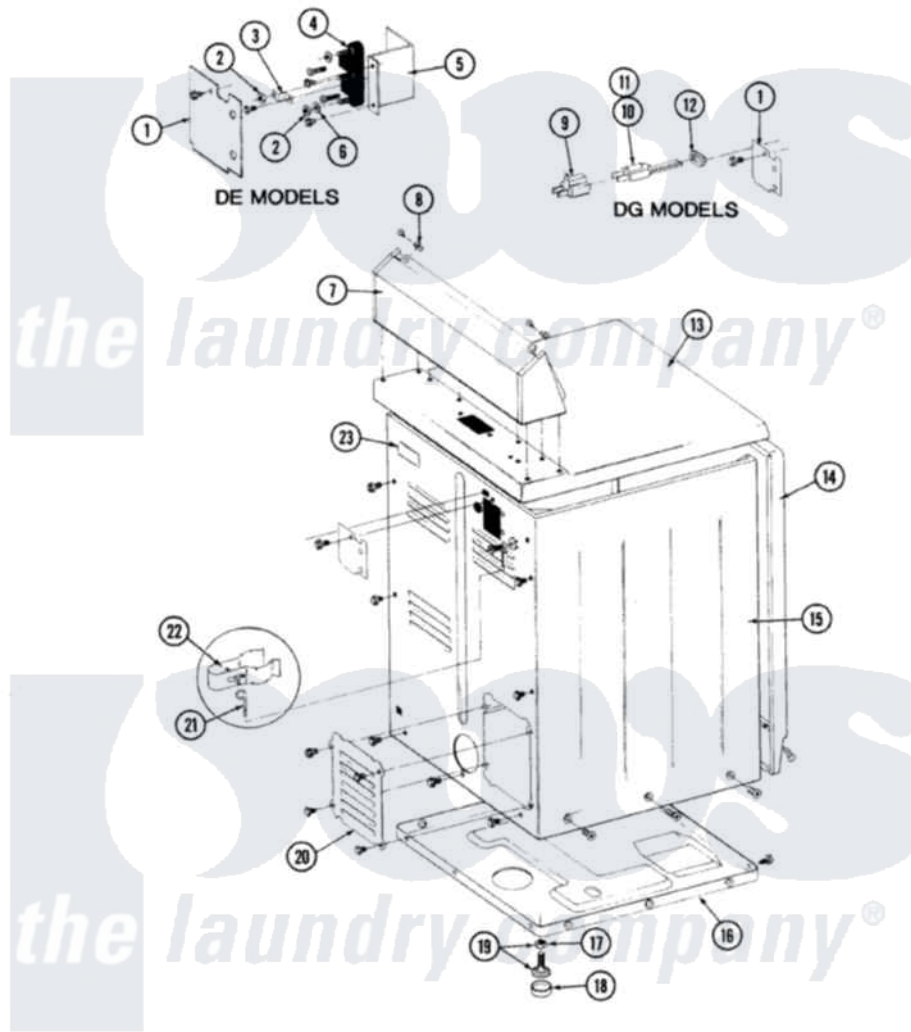

Maytag DE7500 09 - REAR VIEW

SECTION: REAR VIEW
MODEL: DE-DG MODELS

Issue Date: 6/90

38

Maytag [Residential Maytag DE7500 Dryer Parts](#) Parts Diagram 09 - REAR VIEW
Click on the part number to view part

Item	Original Part Number	Replaced By	Status	Part Description
1	Y312905		Not Available	COVER, TERMINAL
"	Y313561			Screw---NA
2	311484	112432		Nut
3	Y311423	489483		Screw 10-32 X 1/2
"	Y312184			Strap, Grounding
4	Y312209	W10001200		Screw
"	400008			Block, Terminal
5	Y312904			Bracket, Terminal Block
"	Y313561			Screw---NA
"	Y310632	1163839		Screw
6	Y311270			Washer, Terminal Block
7	Y305193			Console
"	210932			Screw, No.8 X 9/16 Ctsk Note: Screw, Inlet Duct
8	215075			Fastener, Control Panel To Console
11	305168	33002916		Power Cord, Canadian 240V

13	307104		Top Cover Assembly
14	308000		Panel, Front
"	204445		Screw And Fastener Assembly
15	307124		Cabinet
"	303846	22003781	Screw, Ground Strap
"	213007		Xfor Cabinet See Cabinet, Back
"	Y310632	1163839	Screw
"	Y313561		Screw----NA
16	Y303361	Not Available	BASE ASSY. (UPPER & LOWER)
17	Y052740	62739	Nut, Lock
18	Y314137		Foot, Rubber
19	Y305086		Adjustable Leg And Nut
20	211294	90767	Screw, 8A X 3/8 HeX Washer Head Tapping
"	Y312951	Not Available	ACCESS COVER, BACK
"	Y313559		Screw