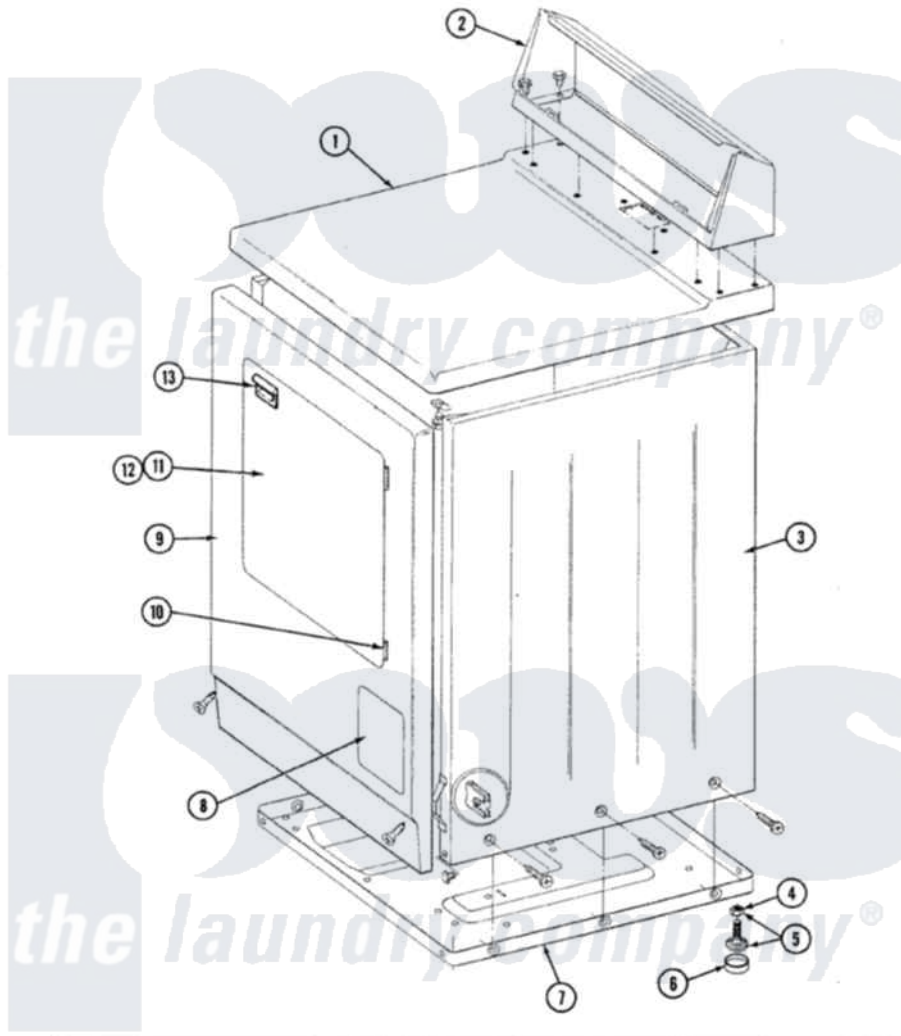

Maytag DE7800 03 - FRONT VIEW

SECTION: FRONT VIEW
MODEL: DE-D6 MODELS

Issue Date: 6/90

56

Maytag Residential Maytag DE7800 Dryer Parts Parts Diagram 03 - FRONT VIEW
Click on the part number to view part

Item	Original Part Number	Replaced By	Status	Part Description
1	307104			Top Cover Assembly
"	204445			Screw And Fastener Assembly
2	Y313559			Screw
"	Y305193			Console
3	307124			Cabinet
"	Y310632	1163839		Screw
4	Y052740	62739		Nut, Lock
5	Y305086			Adjustable Leg And Nut
6	Y314137			Foot, Rubber
7	Y303361		Not Available	BASE ASSY. (UPPER & LOWER)
9	308000			Panel, Front
10	307099	33001230		Hinge, Door
11	Y307111		Not Available	DOOR ASSY. COMPLETE (WHT)
12	314966			Panel, Outer
13	314946			Handle White