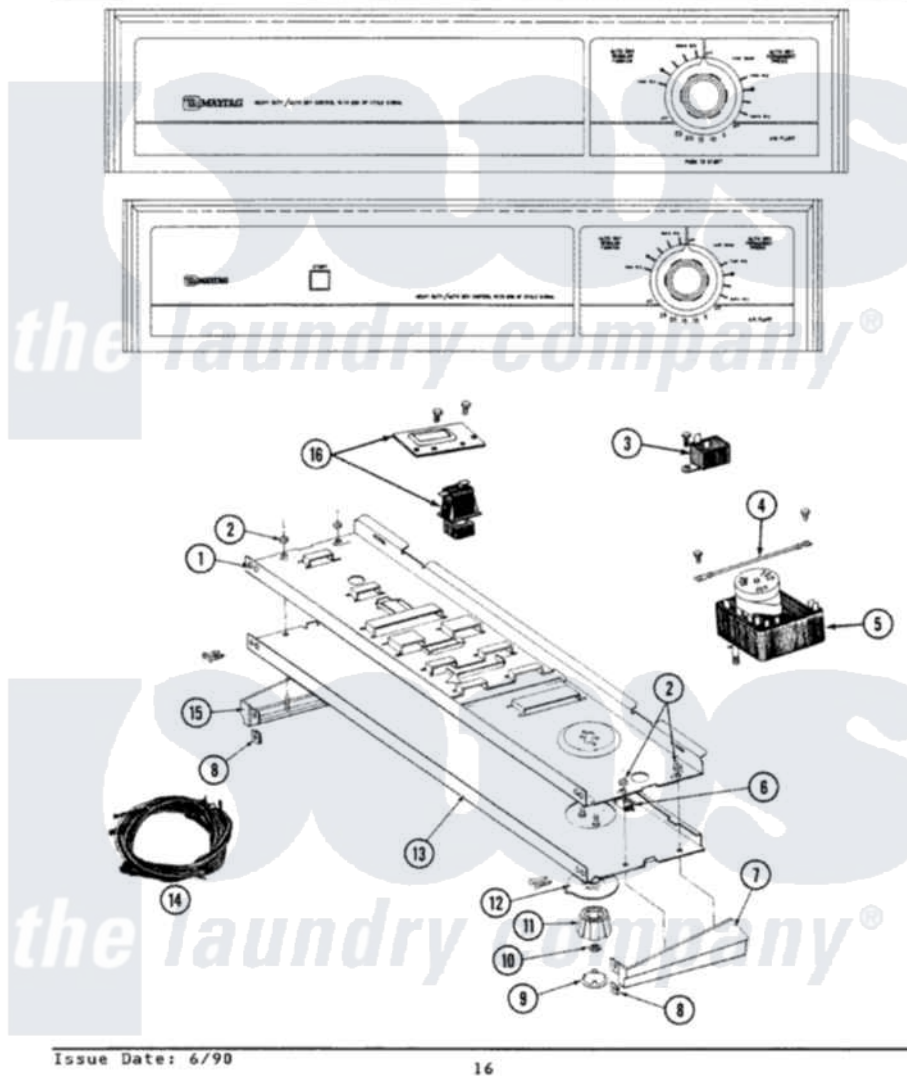

Maytag DE8000 01 - CONTROL PANEL

SECTION: CONTROL PANEL
MODEL: DE-DG8000

Issue Date: 6/90

16

Maytag [Residential Maytag DE8000 Dryer Parts](#) Parts Diagram 01 - CONTROL PANEL
Click on the part number to view part

Item	Original Part Number	Replaced By	Status	Part Description
1	314184			Back Up Plate
2	214872			Palnut, End Cap Note: Nut, Lamp Holder
3	211168	W10139210		Screw, 8-18 X 5/16
"	305205	694419		Mini-Buzzer
4	204807			Ground Wire, Supp. Plte To Top Cover
"	211294	90767		Screw, 8A X 3/8 HeX Washer Head Tapping
5	306483			Timer
"	910708	488234		Screw 8-32 X 1/4
"	308088		Not Available	TIMER
6	214897			Pad, Control Panel
7	210932			Screw, No.8 X 9/16 Ctsk Note: Screw, Inlet Duct
"	314727	207927		End Cap, Control Panel
8	214894			Fastener, End Cap
9	314723	W10133501		Cap, Knob

10	312273		Nut, Control Knob
11	314724		Knob For Timer
12	314725	33001500	Dial, Timer Indicator
13	307748		Not Available
"	308094		Not Available
14	307254		Not Available
"	307261		Not Available
"	308085		Not Available
"	Y308087		Not Available
15	314726		Not Available
16	211168	W10139210	Screw, 8-18 X 5/16
"	307305		Switch Push To Start