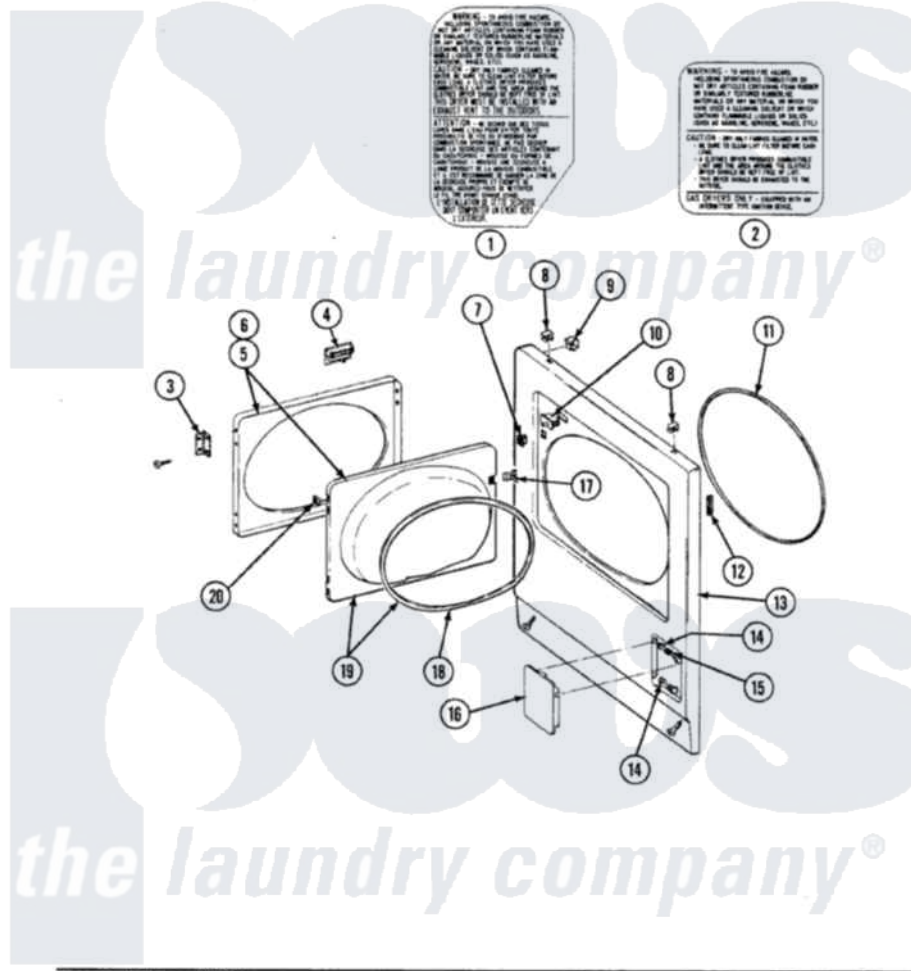

# Maytag DE8000 02 - FRONT PANEL & DOOR ASSEMBLY

SECTION: FRONT PANEL & DOOR ASSEMBLY  
 MODEL: DE-DG MODELS

Issue Date: 8/92

Maytag Residential Maytag DE8000 Dryer Parts Parts Diagram 02 - FRONT PANEL & DOOR ASSEMBLY  
 Click on the part number to view part

Item	Original Part Number	Replaced By	Status	Part Description
1	314942			INSTRUCTION LABEL
2	314941		Not Available	LABEL, INSTRUCTION
3	<a href="#">Y314062</a>			Screw, Door Hinge And Panel
"	307099	<a href="#">33001230</a>		Hinge, Door
4	<a href="#">314946</a>			Handle White
5	Y307111		Not Available	DOOR ASSY. COMPLETE (WHT)
6	<a href="#">314966</a>			Panel, Outer
7	<a href="#">306436</a>			Door Latch Kit-W
8	212982	<a href="#">22001650</a>		Fastener, Spring
9	<a href="#">Y310376</a>			Clip, Door Switch Harness
10	Y305753	<a href="#">W10169313</a>		Switch-Dor
11	<a href="#">314937</a>			Seal, Front Panel
12	<a href="#">Y313907</a>			Fastener, Twin
13	<a href="#">308000</a>			Panel, Front
17	314936	<a href="#">33001305</a>		Strike, Door
"	314944	<a href="#">33001305</a>		Strike, Door

18	314935	<a href="#">33001192</a>	Seal, Door
19	307098	Not Available	DOOR, INNER (W/SEAL)
20	<a href="#">Y313910</a>		Clip, Door Liner To Outer Panel