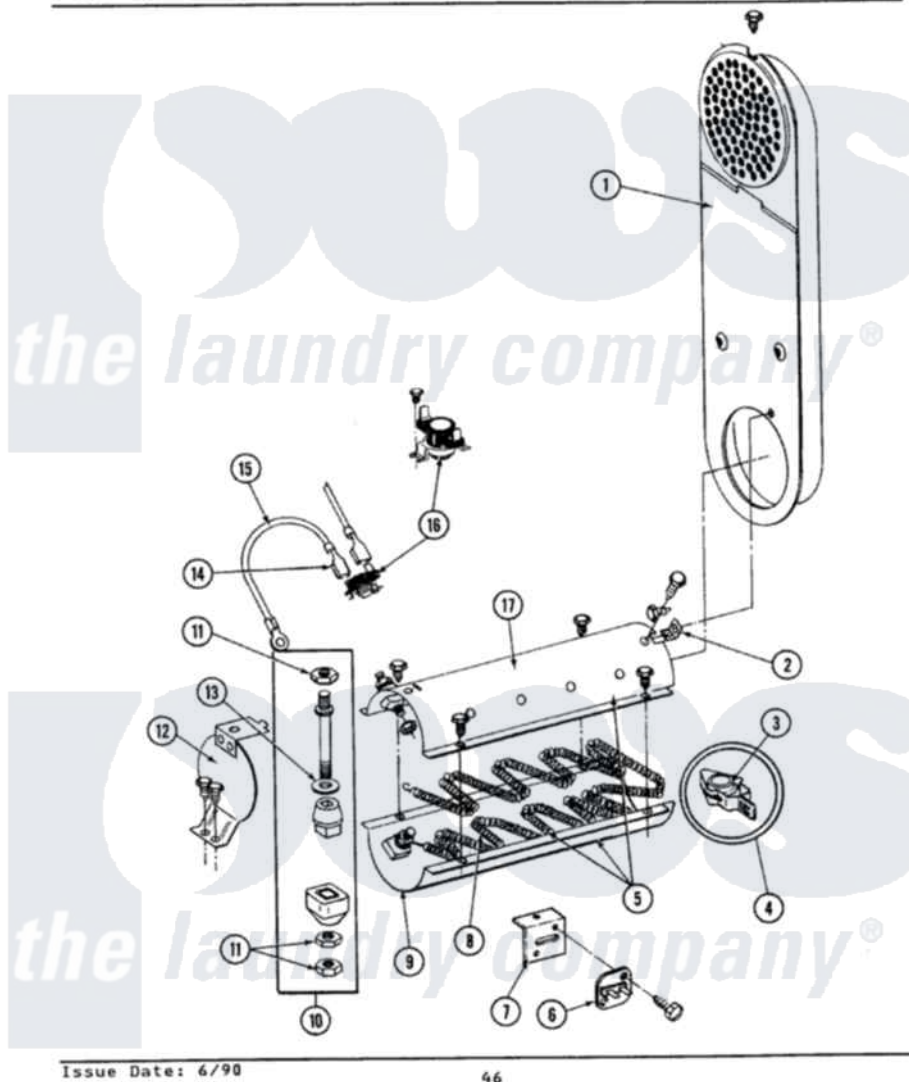

# Maytag DE8000 04 - INLET DUCT & HEATER ASSEMBLY

SECTION: INLET DUCT & HEATER ASSEMBLY  
 MODEL: DE MODELS

Issue Date: 6/90

46

Maytag [Residential Maytag DE8000 Dryer Parts](#) Parts Diagram 04 - INLET DUCT & HEATER ASSEMBLY  
 Click on the part number to view part

Item	Original Part Number	Replaced By	Status	Part Description
1	211294	<a href="#">90767</a>		Screw, 8A X 3/8 HeX Washer Head Tapping
"	307120		Not Available	INLET DUCT ASSY.
2	211294	<a href="#">90767</a>		Screw, 8A X 3/8 HeX Washer Head Tapping
"	<a href="#">Y312890</a>			Retainer, Heater Chamber
3	<a href="#">Y313270</a>			Insulator For Heater Elemen
4	<a href="#">Y303881</a>			Clip And Insulator Assembly
5	211294	<a href="#">90767</a>		Screw, 8A X 3/8 HeX Washer Head Tapping
"	<a href="#">Y303778</a>			Heater Assembly Complete
6	<a href="#">307473</a>			Fuse, Thermal
"	314848	<a href="#">W10116760</a>		Screw
7	315046			MOUNTING BRACKET
"	211294	<a href="#">90767</a>		Screw, 8A X 3/8 HeX Washer Head Tapping
8	<a href="#">Y313538</a>			Heater Element 240 Volt
9	<a href="#">Y313576</a>			Heater Chamber, Bottom

10	<a href="#">Y304596</a>		Terminal Insulator Assembly
11	311484	<a href="#">112432</a>	Nut
12	211294	<a href="#">90767</a>	Screw, 8A X 3/8 HeX Washer Head Tapping
"	304124		Not Available HEATER SHIELD
13	<a href="#">311093</a>		Washer, Terminal Connection
14	<a href="#">210745</a>		Wire Terminal
15	<a href="#">Y304693</a>		Jumper Wire
16	<a href="#">303396</a>		Thermostat, Hi-Limit
"	211294	<a href="#">90767</a>	Screw, 8A X 3/8 HeX Washer Head Tapping
"	<a href="#">303896</a>		Hi-Limit Thermostat-Canada
17	211294	<a href="#">90767</a>	Screw, 8A X 3/8 HeX Washer Head Tapping
"	Y313575		Not Available HEATER CHAMBER, TOP