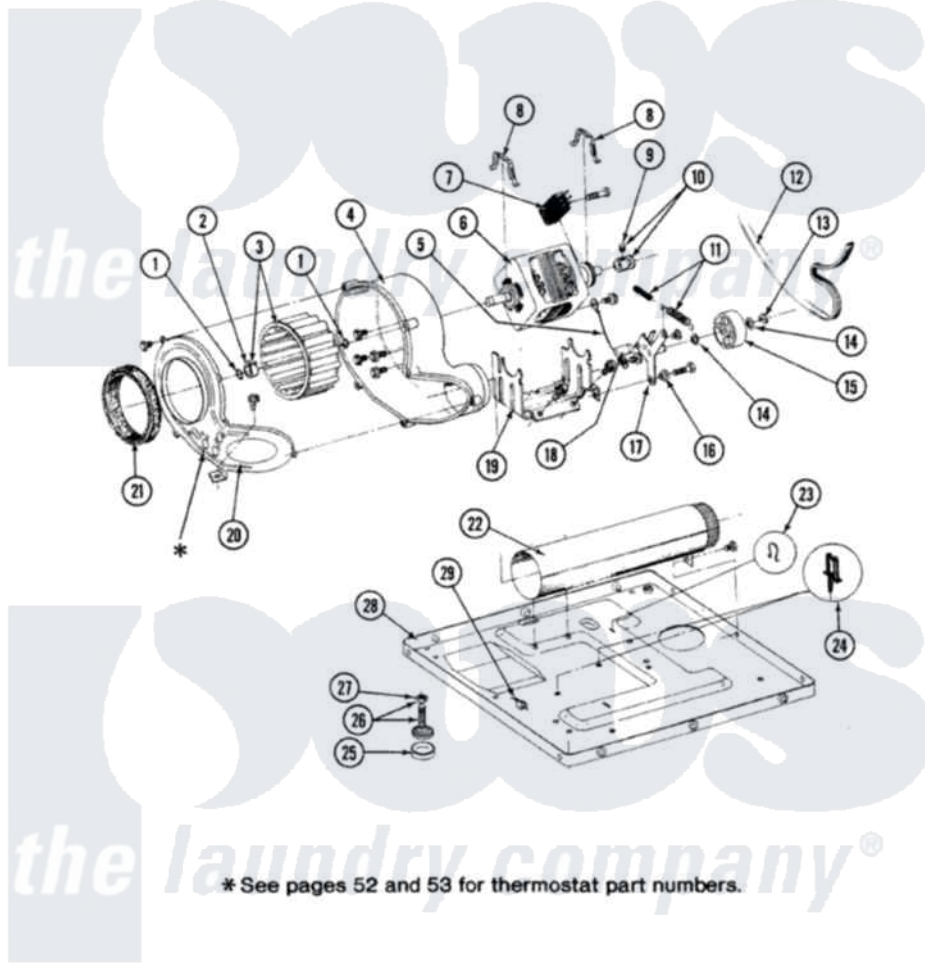

Maytag DE8000 08 - MOTOR, BLOWER, BASE FRAME & THERMOSTATS

SECTION: MOTOR, BLOWER, BASE FRAME & THERMOSTATS
 MODEL: DG-DE MODELS

Issue Date: 6/90

50

Maytag Residential Maytag DE8000 Dryer Parts Parts Diagram 08 - MOTOR, BLOWER, BASE FRAME & THERMOSTATS

[Click on the part number to view part](#)

Item	Original Part Number	Replaced By	Status	Part Description
1	410233	9703438		Ring-Retrn
2	312967			Clamp, Blower Housing
3	Y303836			Blower Wheel Assembly And Clamp
4	Y310632	1163839		Screw
"	Y312893			Housing, Blower
5	901220			Ground Wire
"	211294	90767		Screw, 8A X 3/8 HeX Washer Head Tapping
"	910343	488234		Screw 8-32 X 1/4
6	Y303358	W10410999		Motor-Drve
7	306207		Not Available	(PROD. No.303358-8 & No.303358-9)
"	Y303877		Not Available	SWITCH, MOTOR EXTERNAL START No.303358-2, No.303358-4, 303358-7
"	Y303879			Switch, Motor External Start
8	Y015825			Clip, Motor To Motor Support

9	Y053241		Set Screw, Motor Pulley
10	Y305185	6-3051850	Pulley- MO
11	Y303945		IDLER SPRING ASSY. W/PLUG
12	Y312959		Poly "V" Belt For Tumbler
13	312958	354987	Ring, Retaining
14	Y312527		Washer, Idler Shaft
15	Y303705	6-3037050	Pulley- ID
16	Y312894	315772	Sleeve, Idler Arm
17	Y014874		Screw, Idler Arm And Sleeve
"	Y303363	6-3033630	Idler Arm
"	Y312961	W10116751	Screw
18	Y313582	W10116756	Spacer
19	Y313561		Screw----NA
"	312897	Not Available	SUPPORT, MOTOR
20	314846		Cover, Blower Housing
"	Y313561		Screw----NA
"	Y312961	W10116751	Screw
21	Y312901		Seal, Housing Cover
22	Y303442		EXHAUST DUCT ASSEMBLY
"	Y310632	1163839	Screw
23	410490		Spring, Retainer Wire Harness
24	Y313262	W10116752	Retainer-
25	Y314137		Foot, Rubber
26	Y305086		Adjustable Leg And Nut
27	Y052740	62739	Nut, Lock
28	Y303361	Not Available	BASE ASSY. (UPPER & LOWER)
29	Y310376		Clip, Door Switch Harness