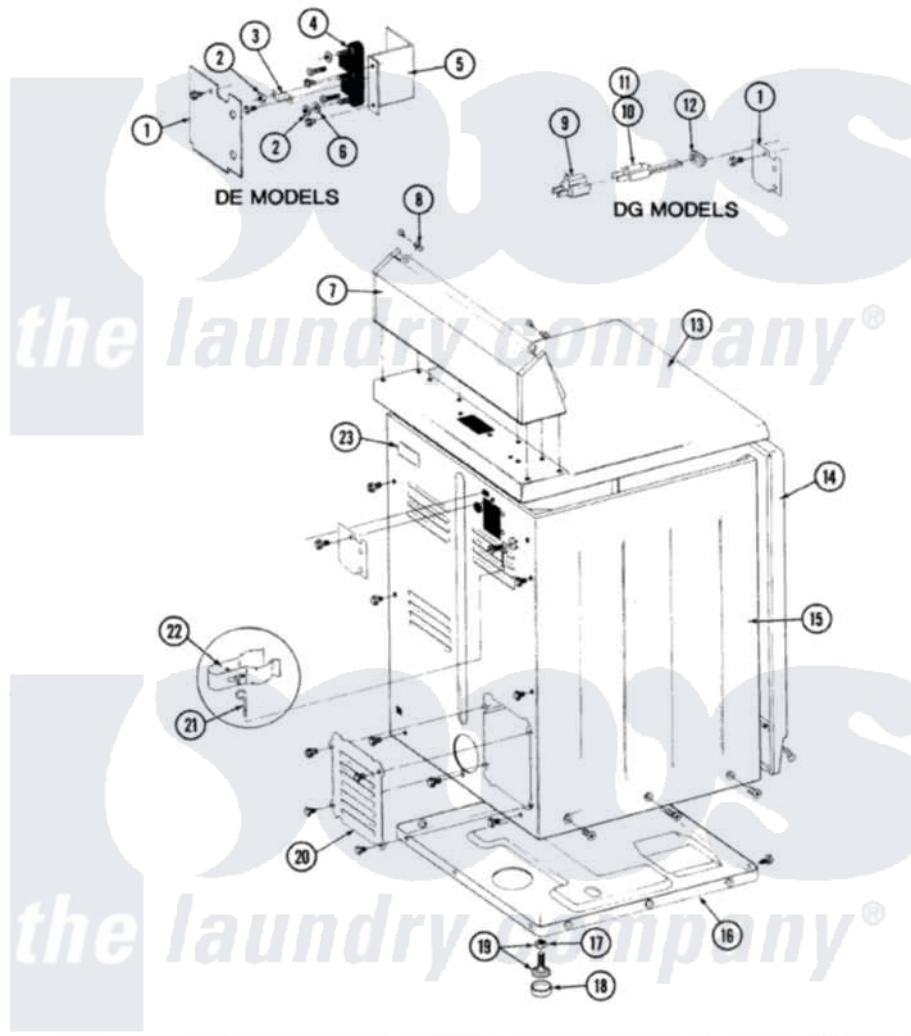

Maytag DE8000 09 - REAR VIEW

SECTION: REAR VIEW
MODEL: DE-DG MODELS

Issue Date: 6/90

38

Maytag [Residential Maytag DE8000 Dryer Parts](#) Parts Diagram 09 - REAR VIEW
Click on the part number to view part

Item	Original Part Number	Replaced By	Status	Part Description
1	Y312905		Not Available	COVER, TERMINAL
"	Y313561			Screw---NA
2	311484	112432		Nut
3	Y311423	489483		Screw 10-32 X 1/2
"	Y312184			Strap, Grounding
4	Y312209	W10001200		Screw
"	400008			Block, Terminal
5	Y312904			Bracket, Terminal Block
"	Y313561			Screw---NA
"	Y310632	1163839		Screw
6	Y311270			Washer, Terminal Block
7	Y305193			Console
8	215075			Fastener, Control Panel To Console
11	305168	33002916		Power Cord, Canadian 240V
13	307104			Top Cover Assembly
14	308000			Panel, Front

15	Y310632	1163839	Screw
"	Y313561		Screw---NA
"	307124		Cabinet
16	Y303361	Not Available	BASE ASSY. (UPPER & LOWER)
17	Y052740	62739	Nut, Lock
18	Y314137		Foot, Rubber
19	Y305086		Adjustable Leg And Nut
20	Y312951	Not Available	ACCESS COVER, BACK
"	211294	90767	Screw, 8A X 3/8 HeX Washer Head Tapping
"	Y313559		Screw